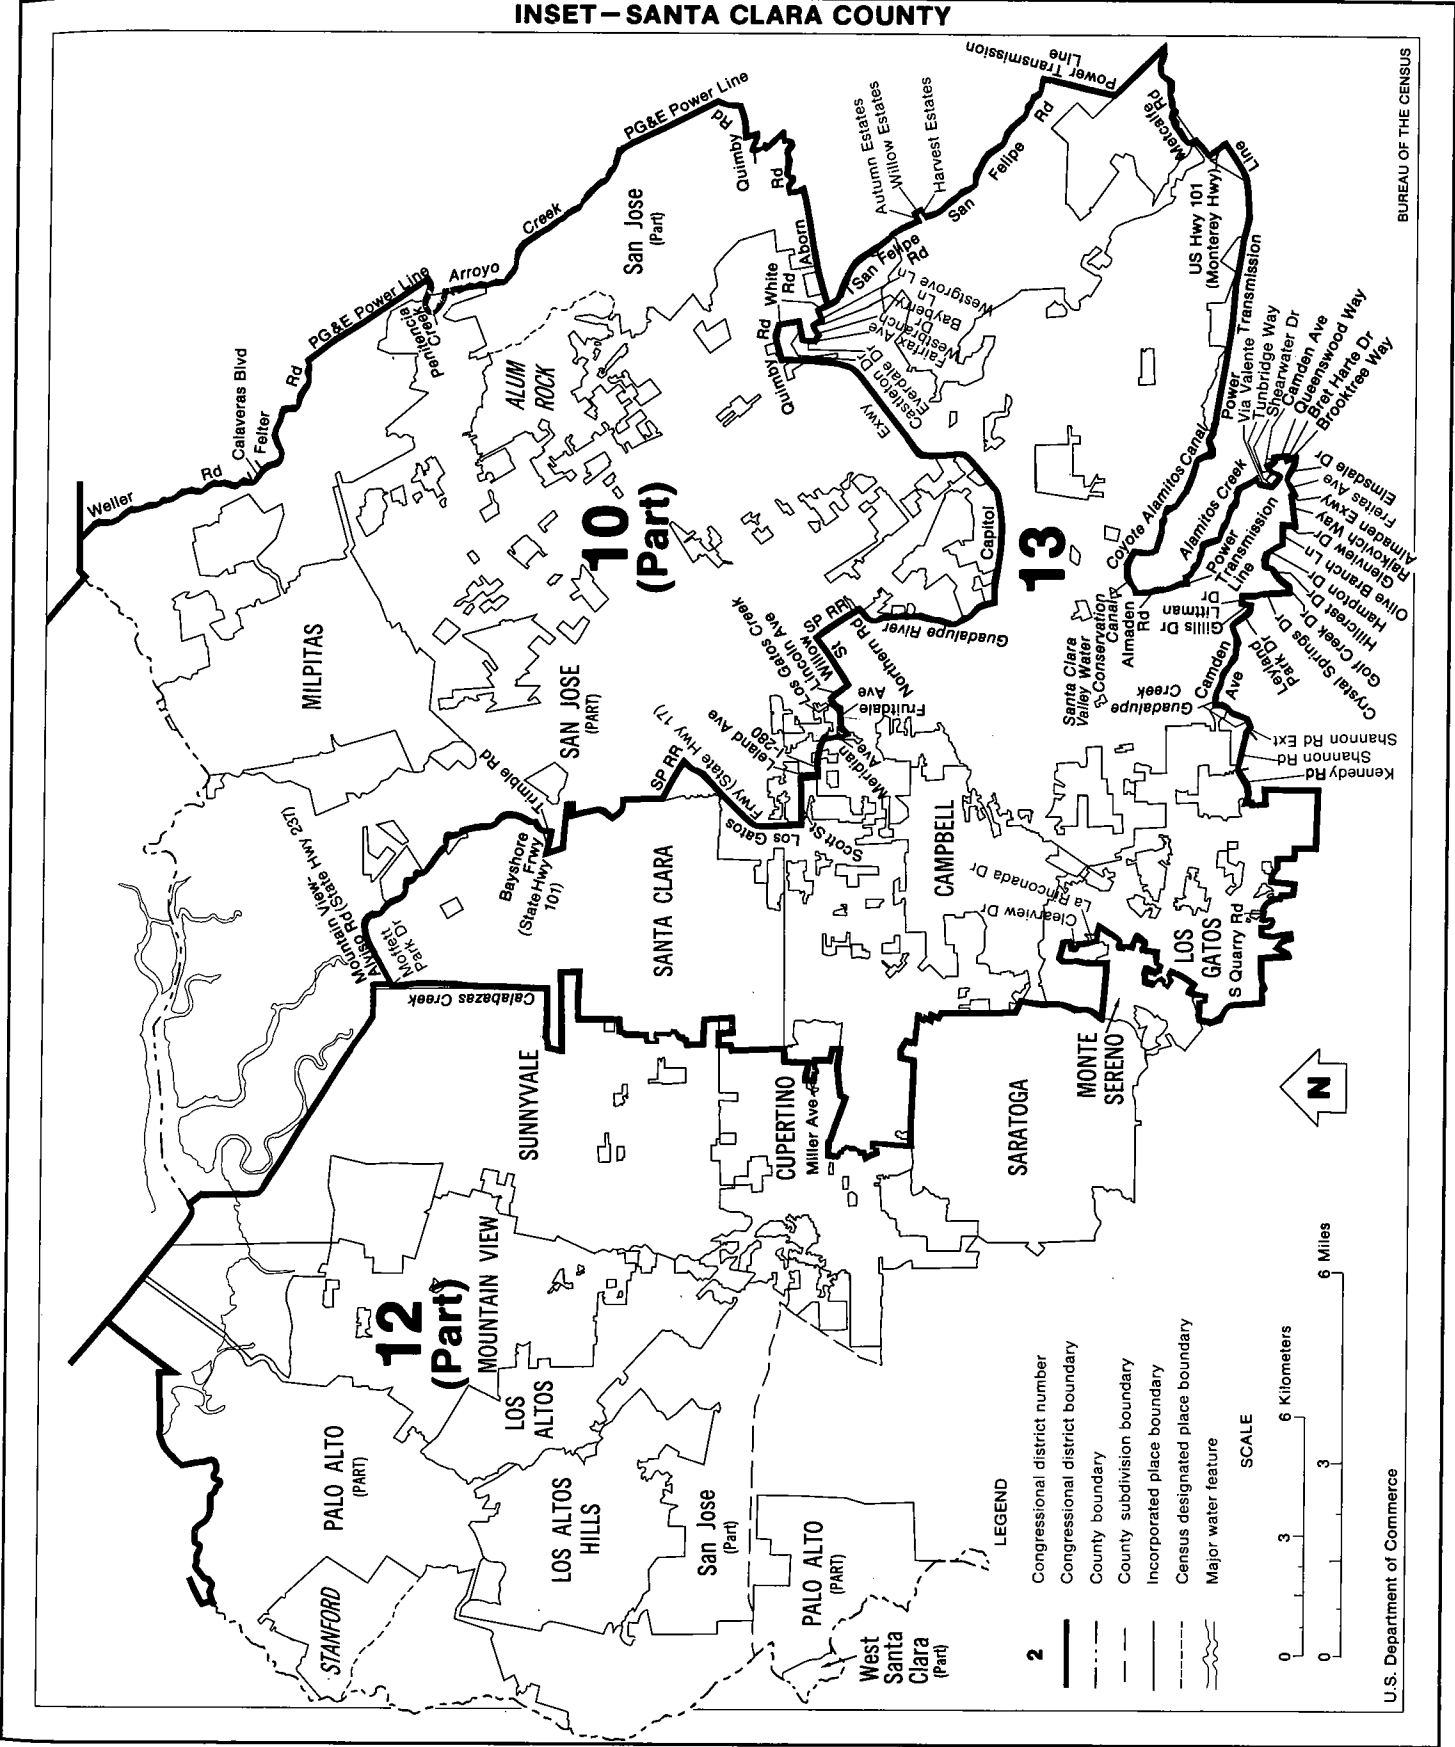

Congressional Districts, Counties, and Selected Places

Congressional districts established January 2, 1983; all other boundaries are as of January 1, 1980.

Congressional Districts, Counties, and Selected Places

INSET - SANTA CLARA COUNTY

BUREAU OF THE CENSUS

- 2**
- Congressional district number
 - Congressional district boundary
 - County boundary
 - County subdivision boundary
 - Incorporated place boundary
 - Census designated place boundary
 - Major water feature

U.S. Department of Commerce

Congressional districts established January 2, 1983; all other boundaries are as of January 1, 1980.

Congressional Districts, Counties, and Selected Places

SANTA CRUZ COUNTY

- LEGEND**
- 2 Congressional district number
 - Congressional district boundary
 - - - County boundary
 - County subdivision boundary
 - Incorporated place boundary
 - - - Census designated place boundary
 - ~ Major water feature boundary

Congressional districts established January 2, 1983; all other boundaries are as of January 1, 1980.