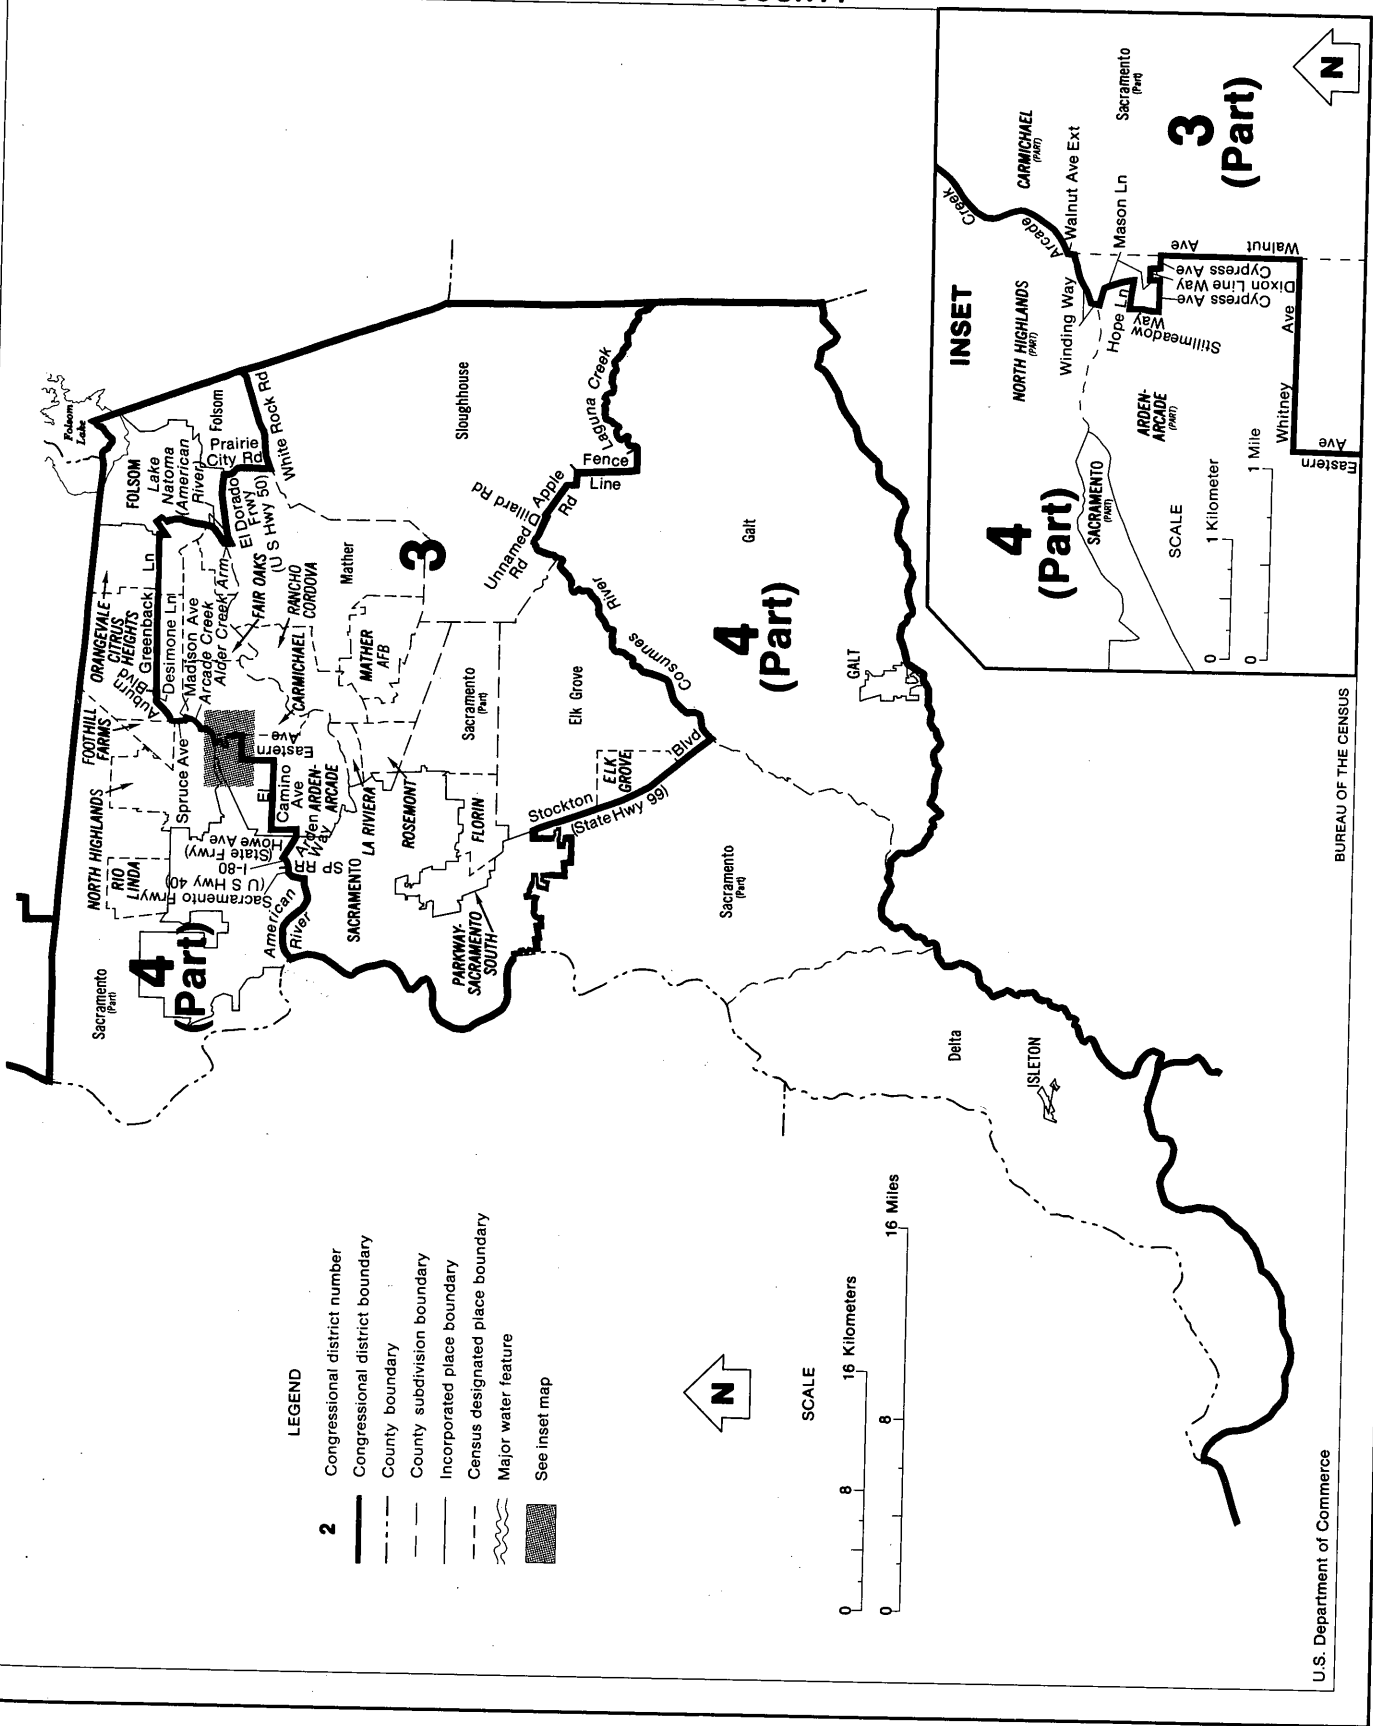

Congressional Districts, Counties, and Selected Places

SACRAMENTO COUNTY

1. **LEGEND**
2. 2 Congressional district number
   - Congressional district boundary
   - County boundary
   - County subdivision boundary
   - Incorporated place boundary
   - Census designated place boundary
   - Major water feature
   - See inset map