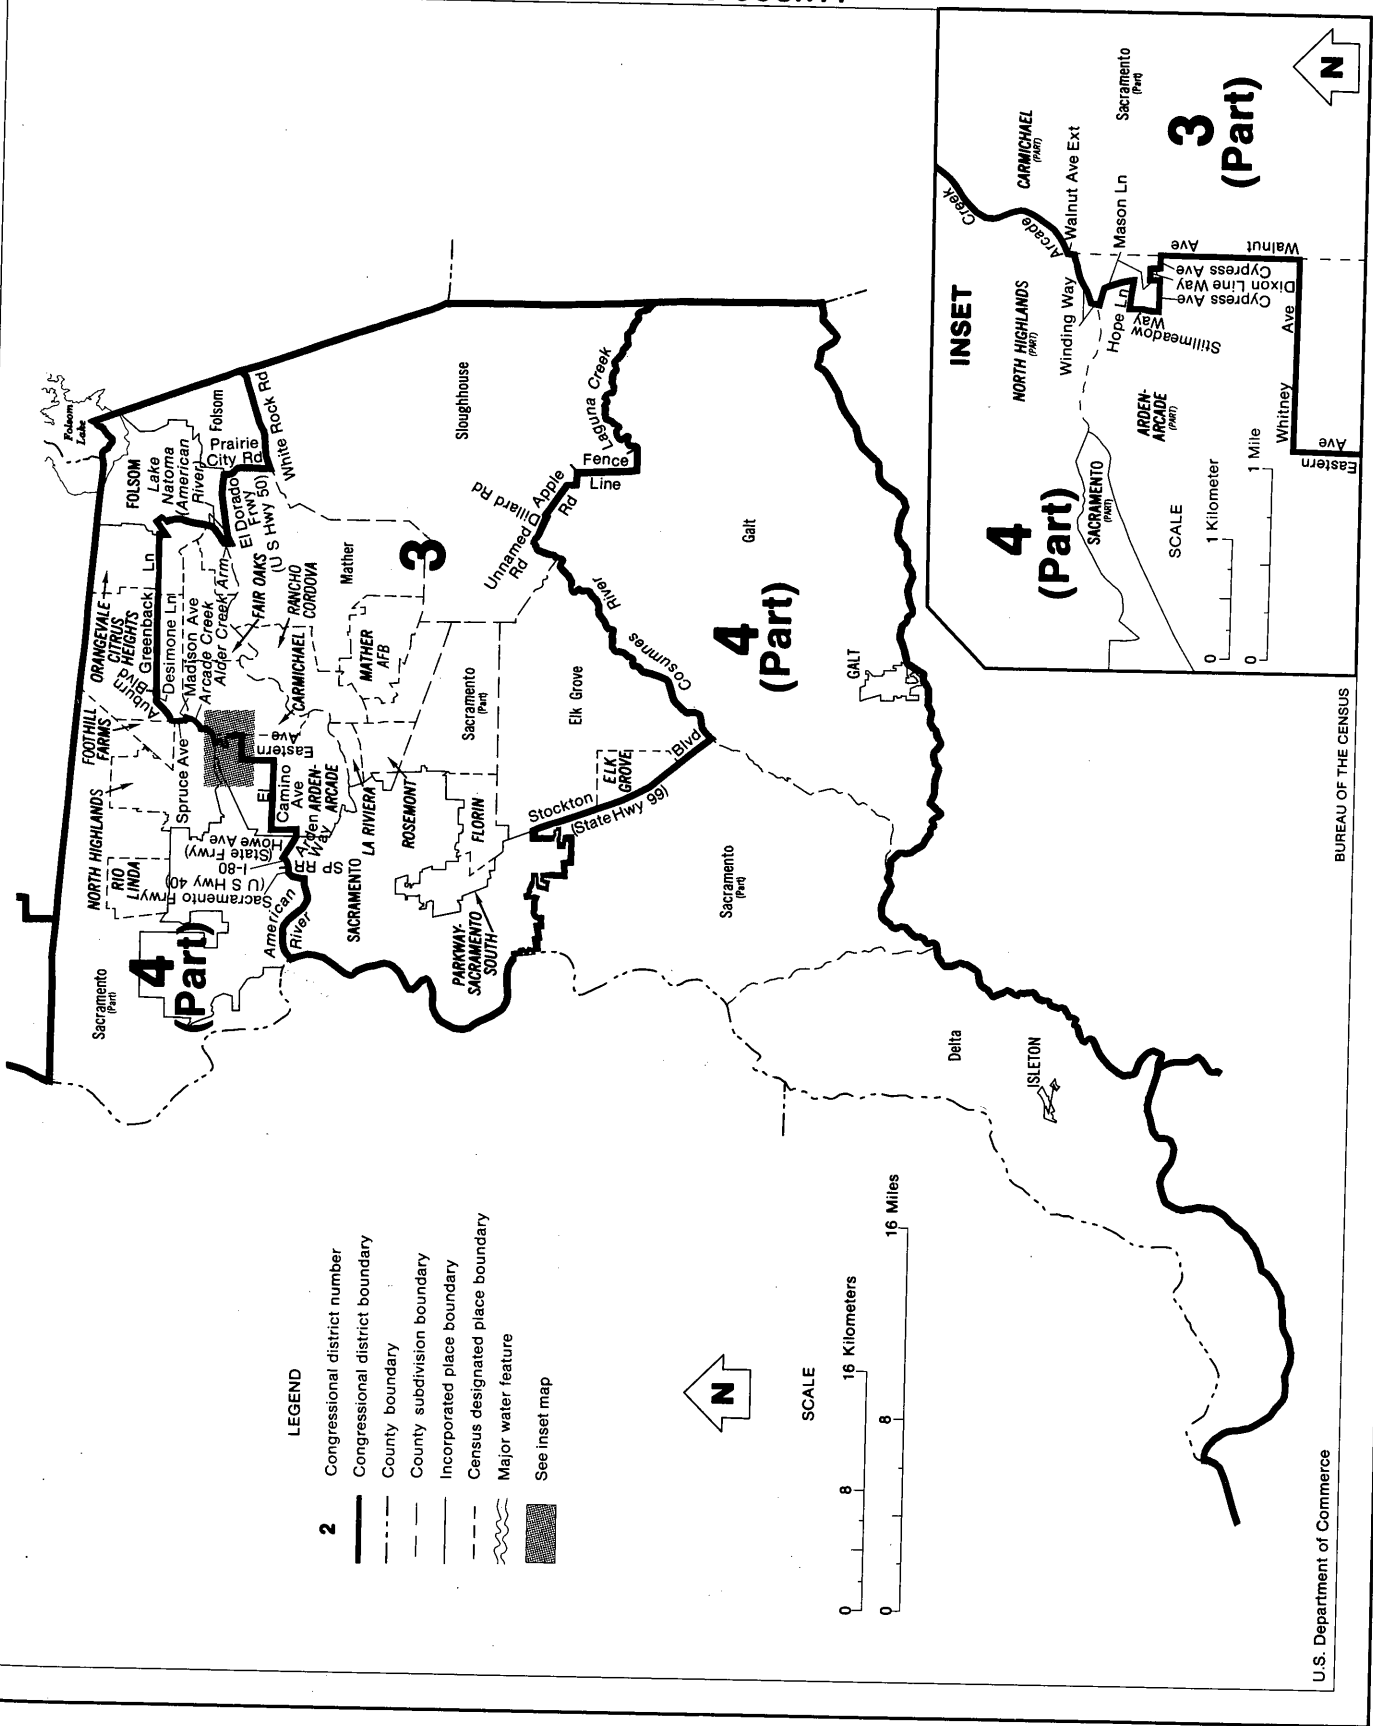

Congressional Districts, Counties, and Selected Places

SACRAMENTO COUNTY

Congressional districts established January 2, 1983; all other boundaries are as of January 1, 1980.