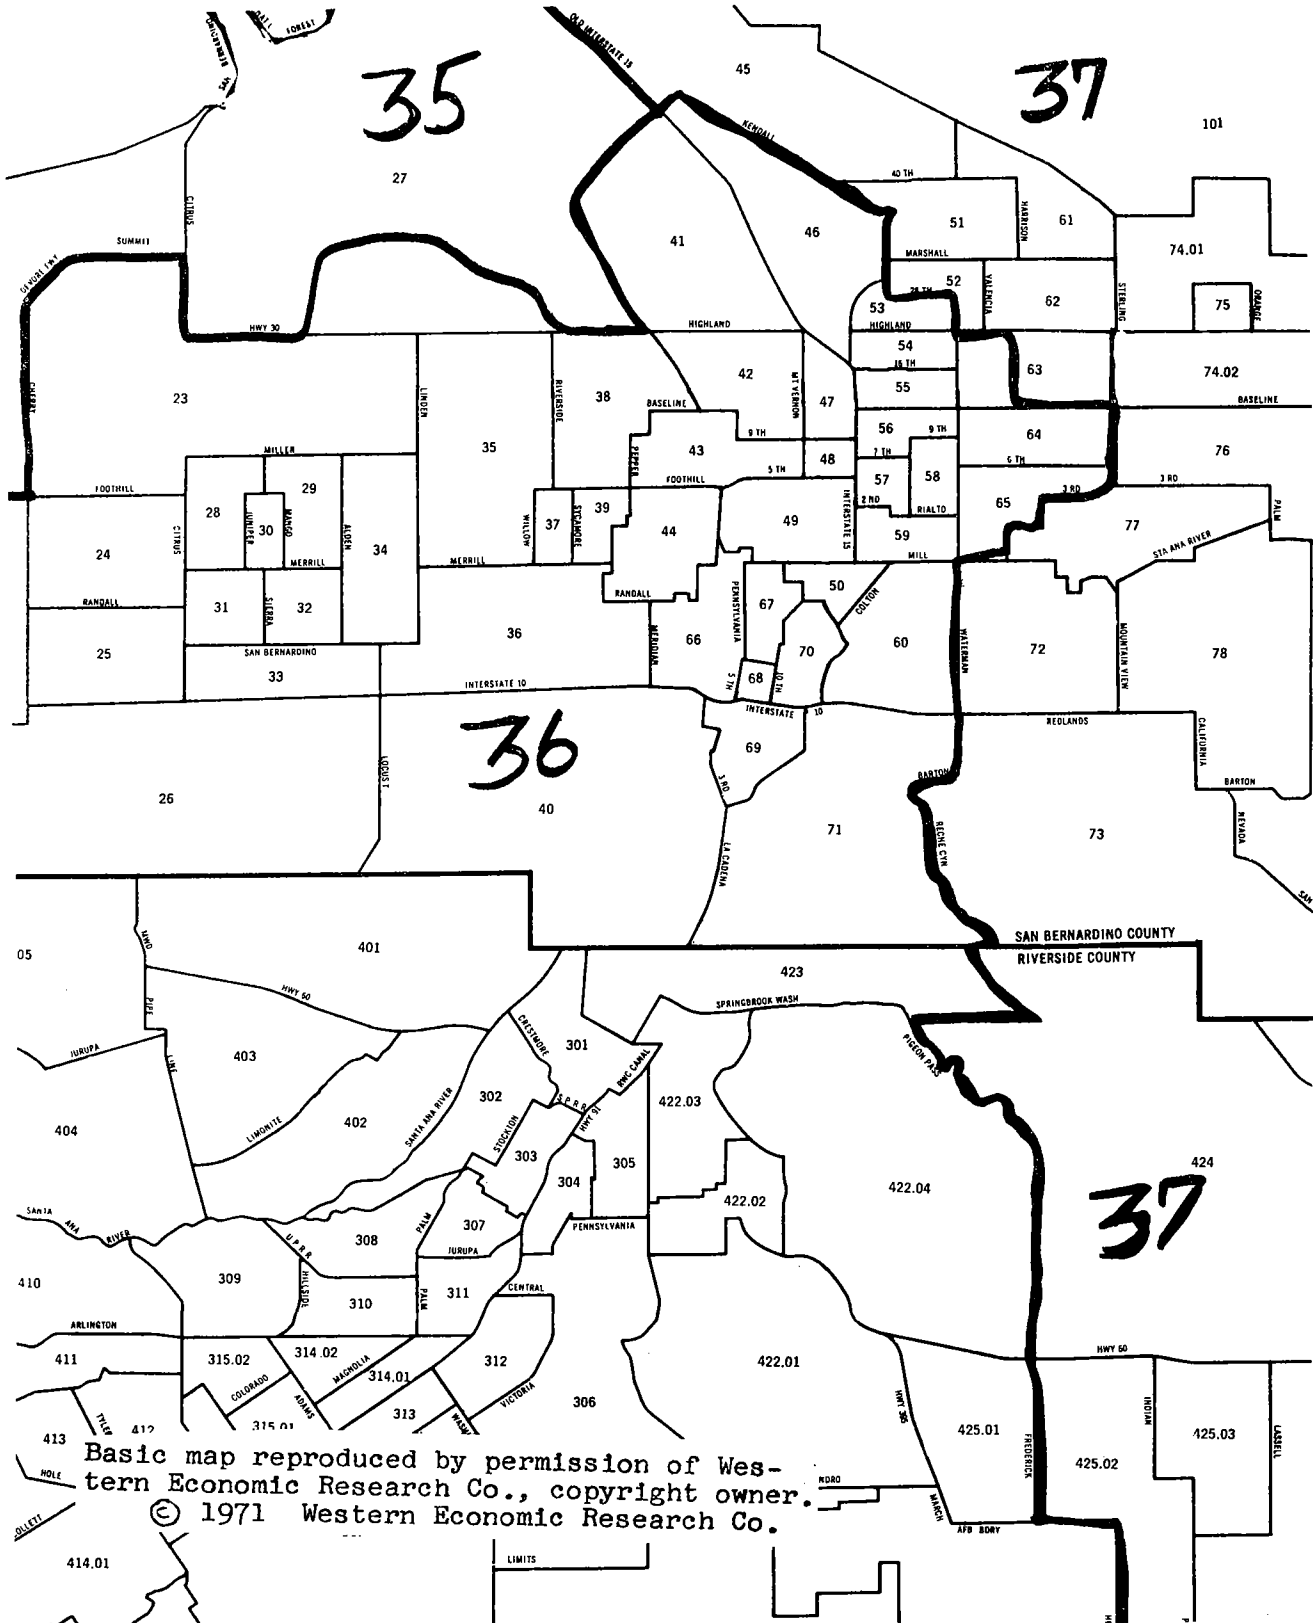

WESTERN SAN BERNARDINO AND RIVERSIDE COUNTIES

Basic map reproduced by permission of Western Economic Research Co., copyright owner.
 © 1971 Western Economic Research Co.

Basic map reproduced by per-
mission of Western Economic
Research Co., copyright owner.
© 1971
Western Economic Research Co.

CONGRESSIONAL DISTRICTS
SAN DIEGO COUNTY

Basic map reproduced by permission of Western Economic Research Co., copyright owner. TORREY PINES © 1971 Western Economic Research Co.

83.09