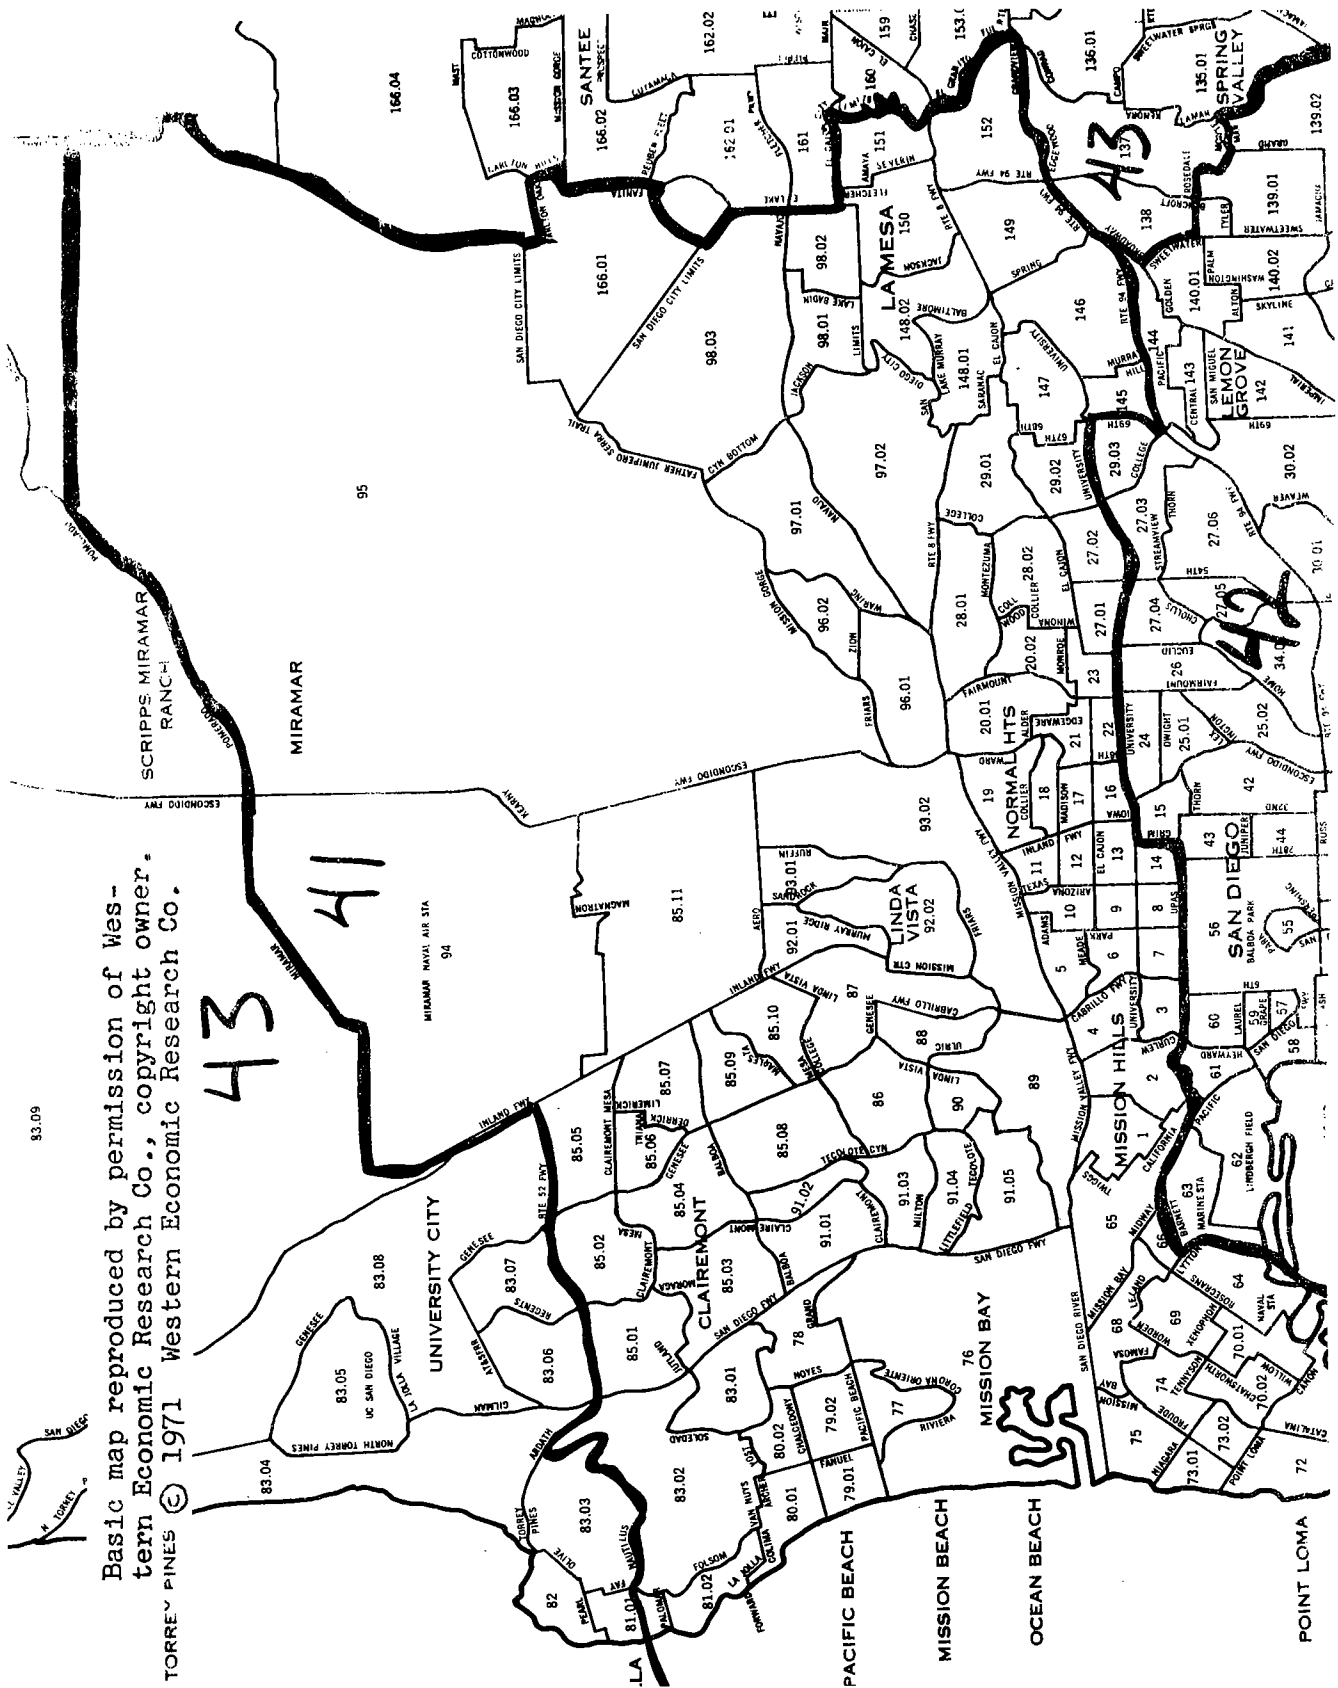

WESTERN SAN BERNARDINO AND RIVERSIDE COUNTIES

Basic map reproduced by permission of Western Economic Research Co., copyright owner.
 © 1971 Western Economic Research Co.

Basic map reproduced by per-
mission of Western Economic
Research Co., copyright owner.
© 1971
Western Economic Research Co.

CONGRESSIONAL DISTRICTS
SAN DIEGO COUNTY

Basic map reproduced by permission of Western Economic Research Co., copyright owner. TORREY PINES © 1971 Western Economic Research Co.

83.09