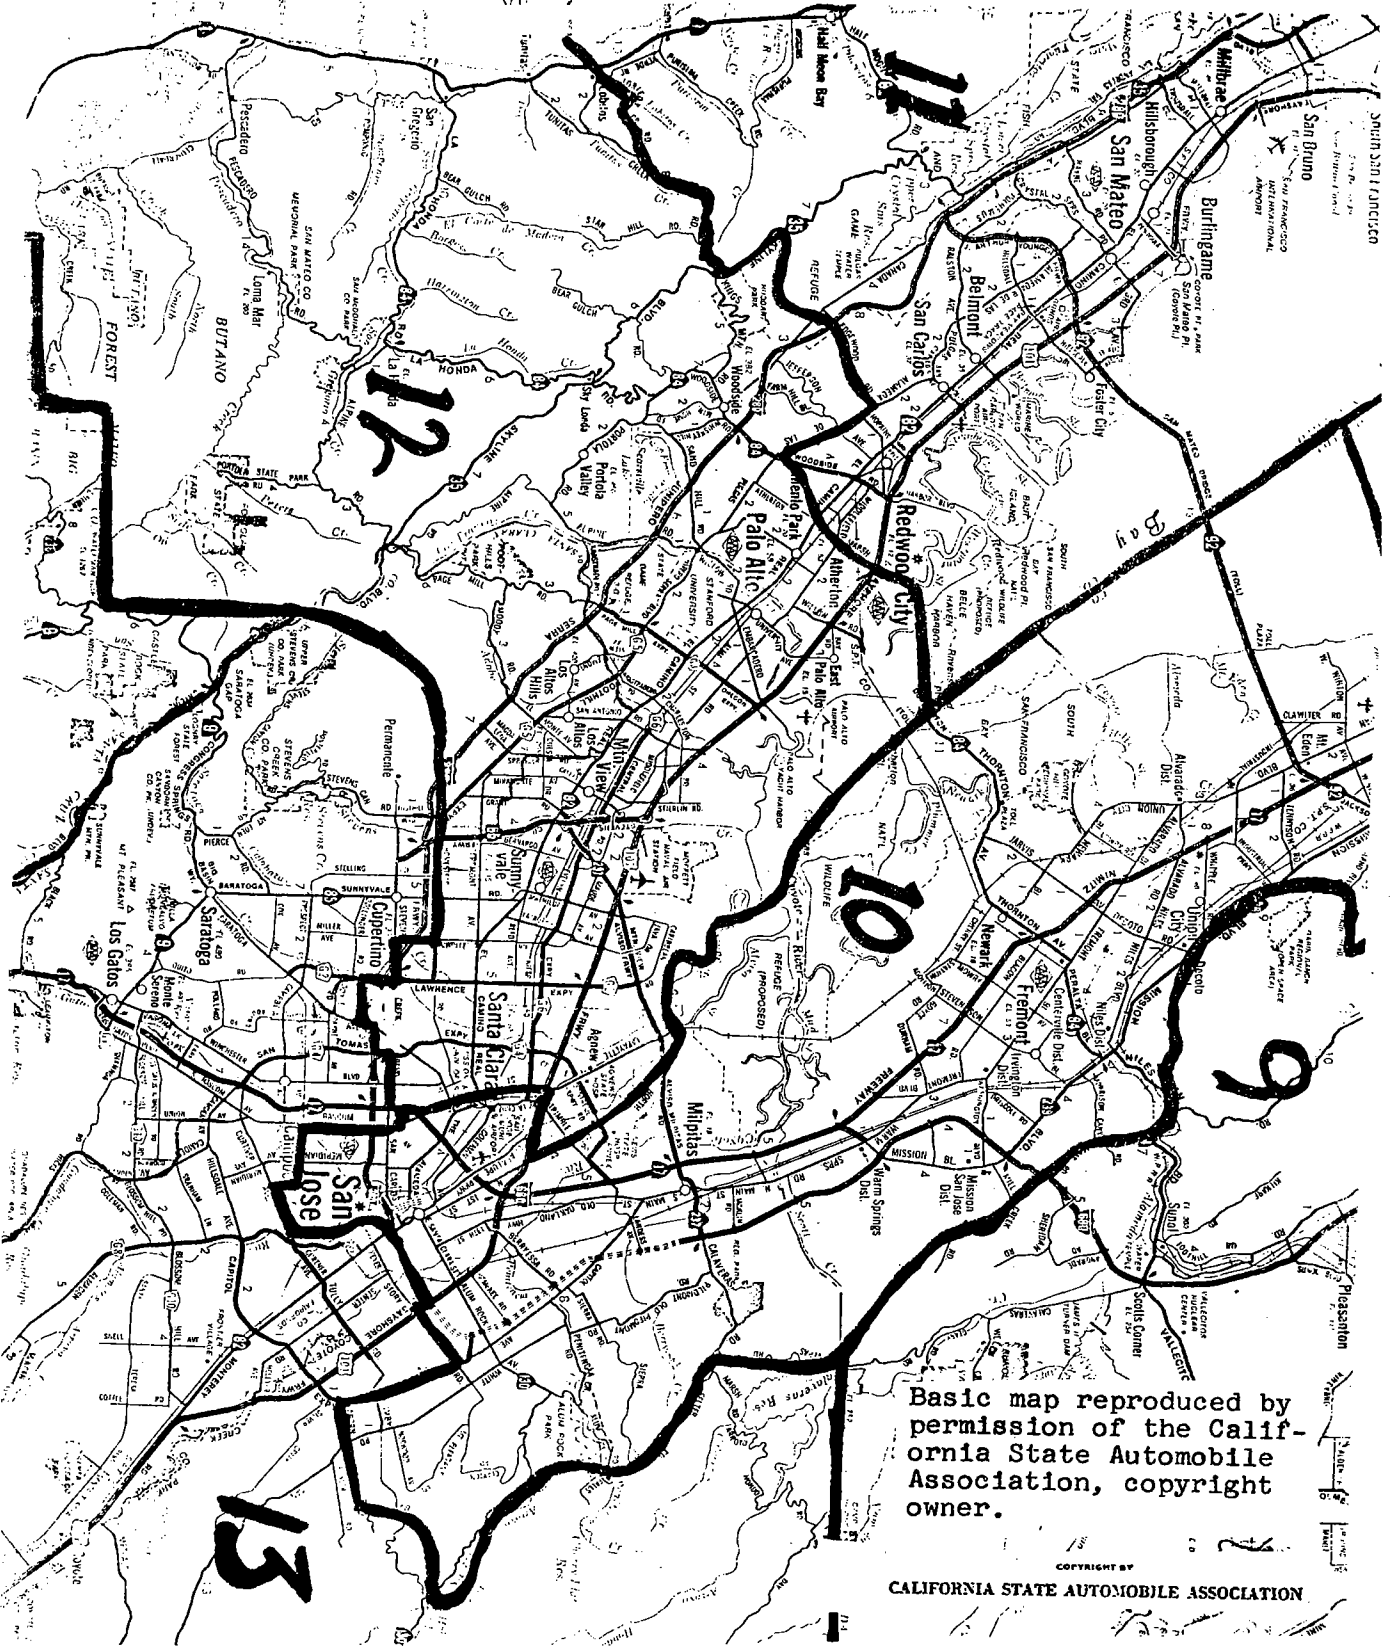

SOUTH SAN FRANCISCO BAY AREA

Basic map reproduced by permission of the California State Automobile Association, copyright owner.

COPYRIGHT BY CALIFORNIA STATE AUTOMOBILE ASSOCIATION

SAN FRANCISCO

SAN MATEO COUNTY

Redwood City Area

CONGRESSIONAL DISTRICTS  
EASTERN SANTA CLARA COUNTY