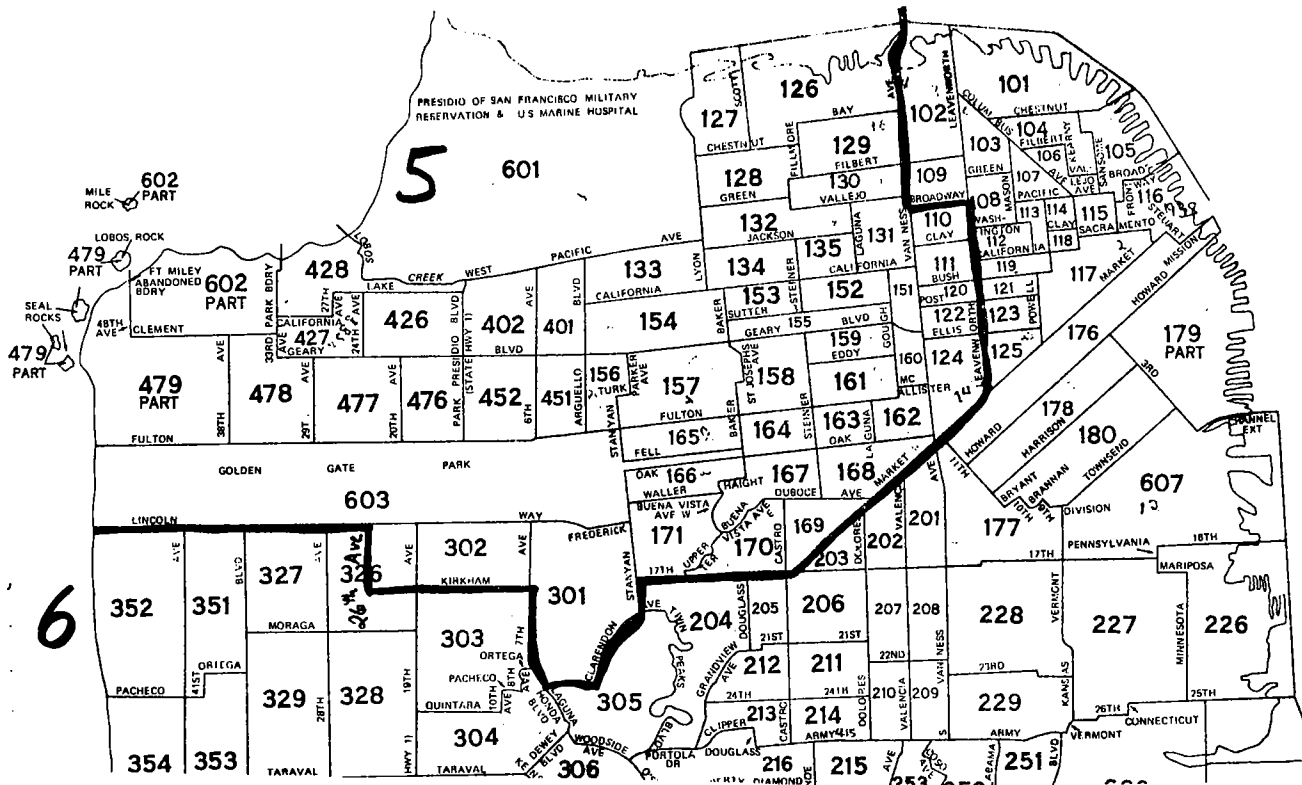

SOUTH SAN FRANCISCO BAY AREA

Basic map reproduced by permission of the California State Automobile Association, copyright owner.

COPYRIGHT BY CALIFORNIA STATE AUTOMOBILE ASSOCIATION

SAN FRANCISCO

SAN MATEO COUNTY

Redwood City Area

CONGRESSIONAL DISTRICTS  
EASTERN SANTA CLARA COUNTY