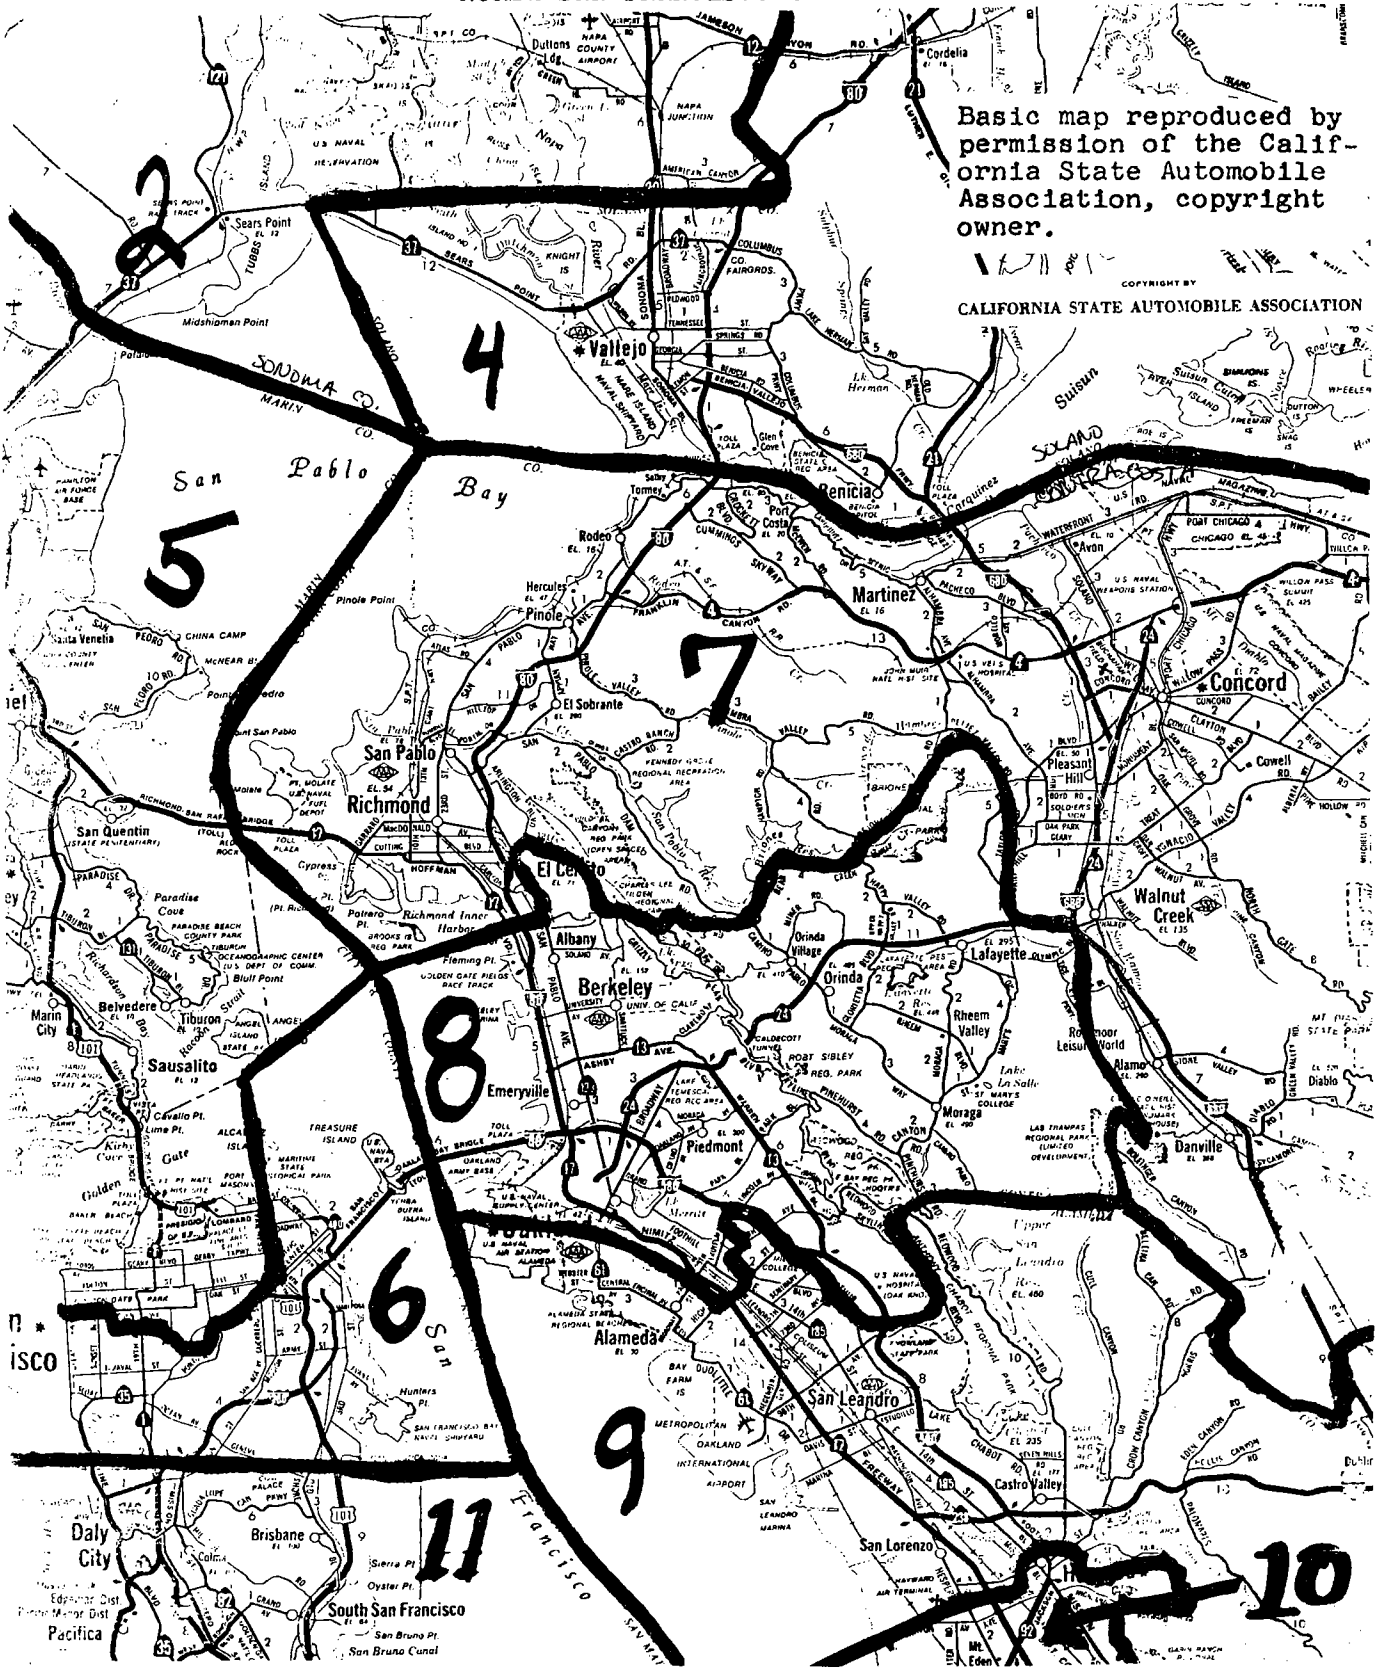

NORTH SAN FRANCISCO BAY AREA

Basic map reproduced by permission of the California State Automobile Association, copyright owner.

COPYRIGHT BY CALIFORNIA STATE AUTOMOBILE ASSOCIATION

SOUTH SAN FRANCISCO BAY AREA

Basic map reproduced by permission of the California State Automobile Association, copyright owner.

COPYRIGHT BY CALIFORNIA STATE AUTOMOBILE ASSOCIATION

SAN FRANCISCO

SAN MATEO COUNTY

Redwood City Area