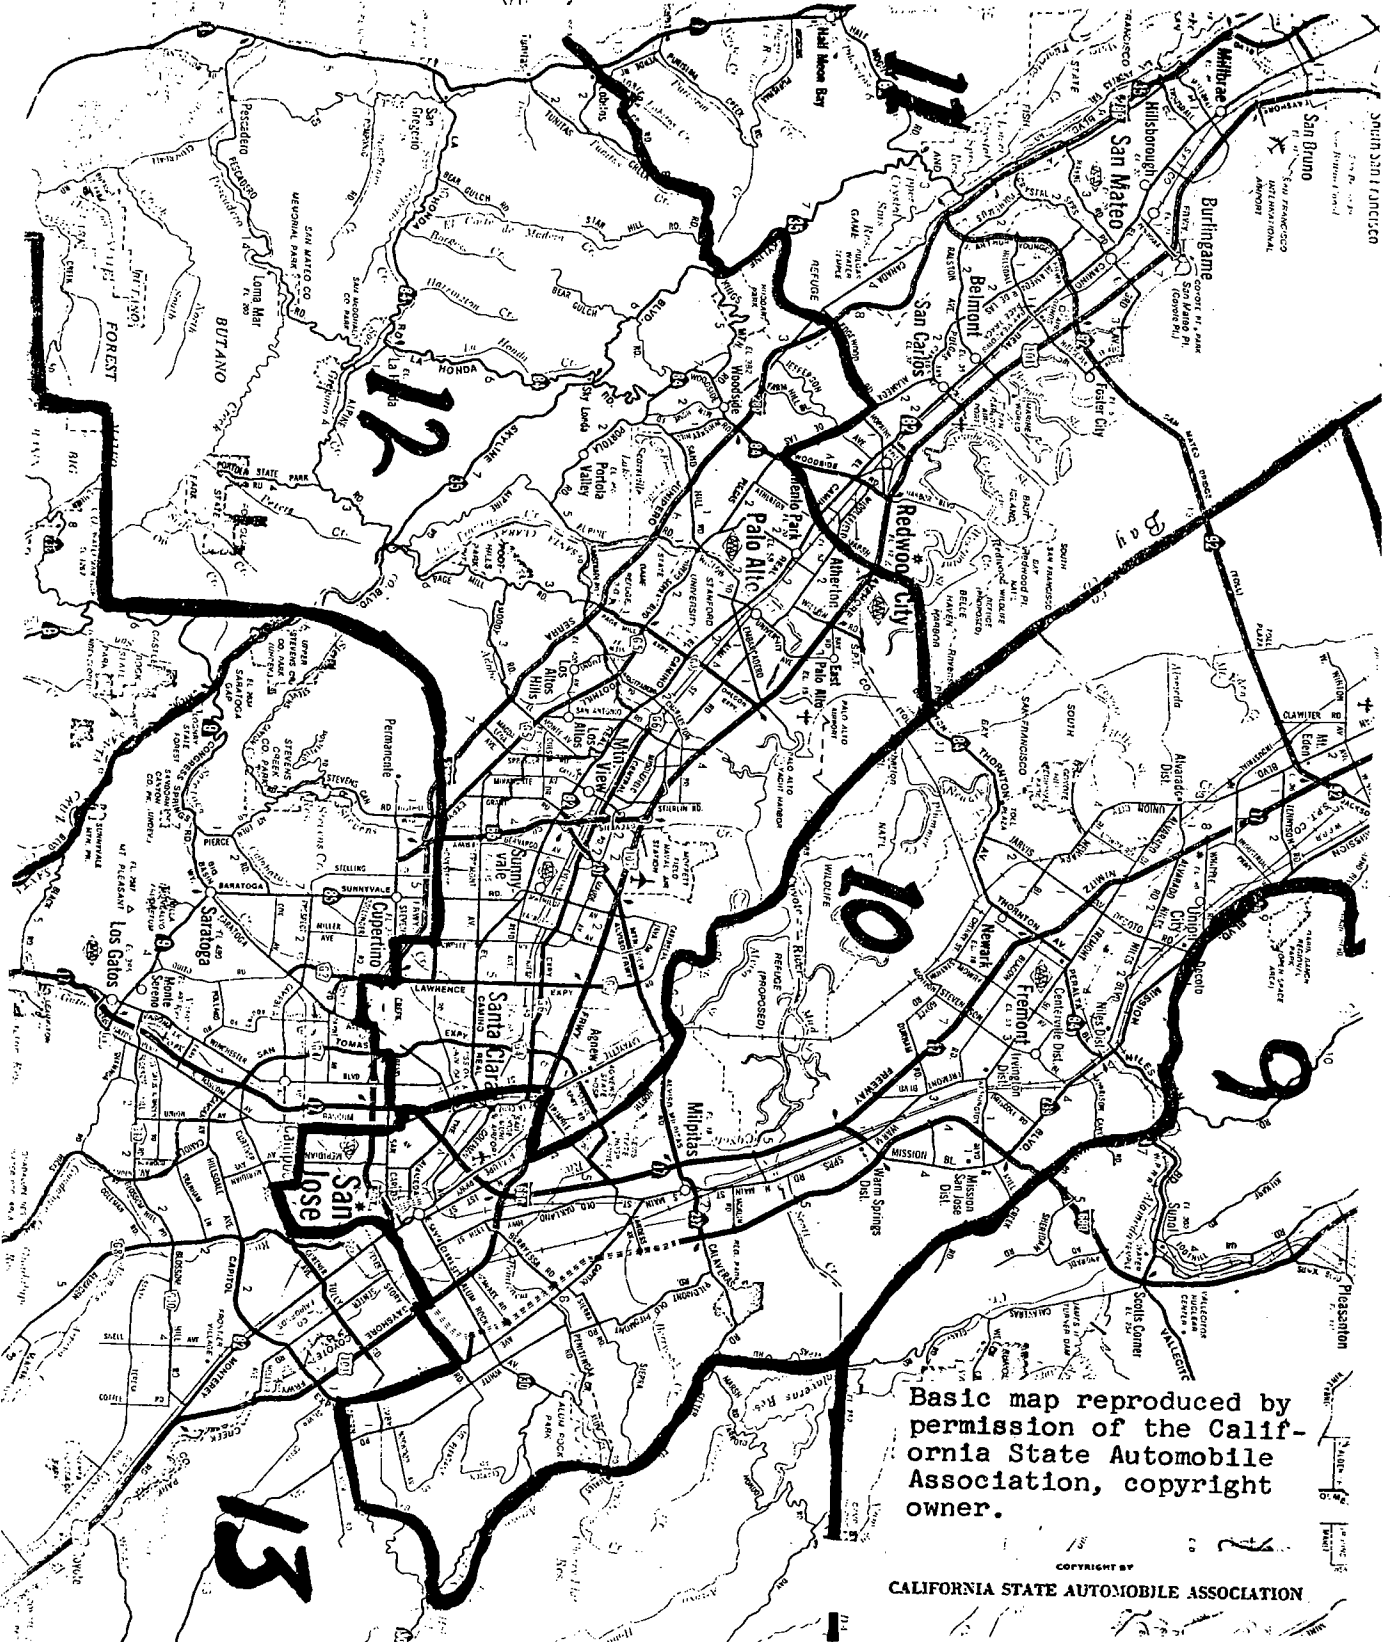

NORTH SAN FRANCISCO BAY AREA

Basic map reproduced by permission of the California State Automobile Association, copyright owner.

COPYRIGHT BY CALIFORNIA STATE AUTOMOBILE ASSOCIATION

SOUTH SAN FRANCISCO BAY AREA

Basic map reproduced by permission of the California State Automobile Association, copyright owner.

COPYRIGHT BY CALIFORNIA STATE AUTOMOBILE ASSOCIATION

SAN FRANCISCO

SAN MATEO COUNTY

Redwood City Area