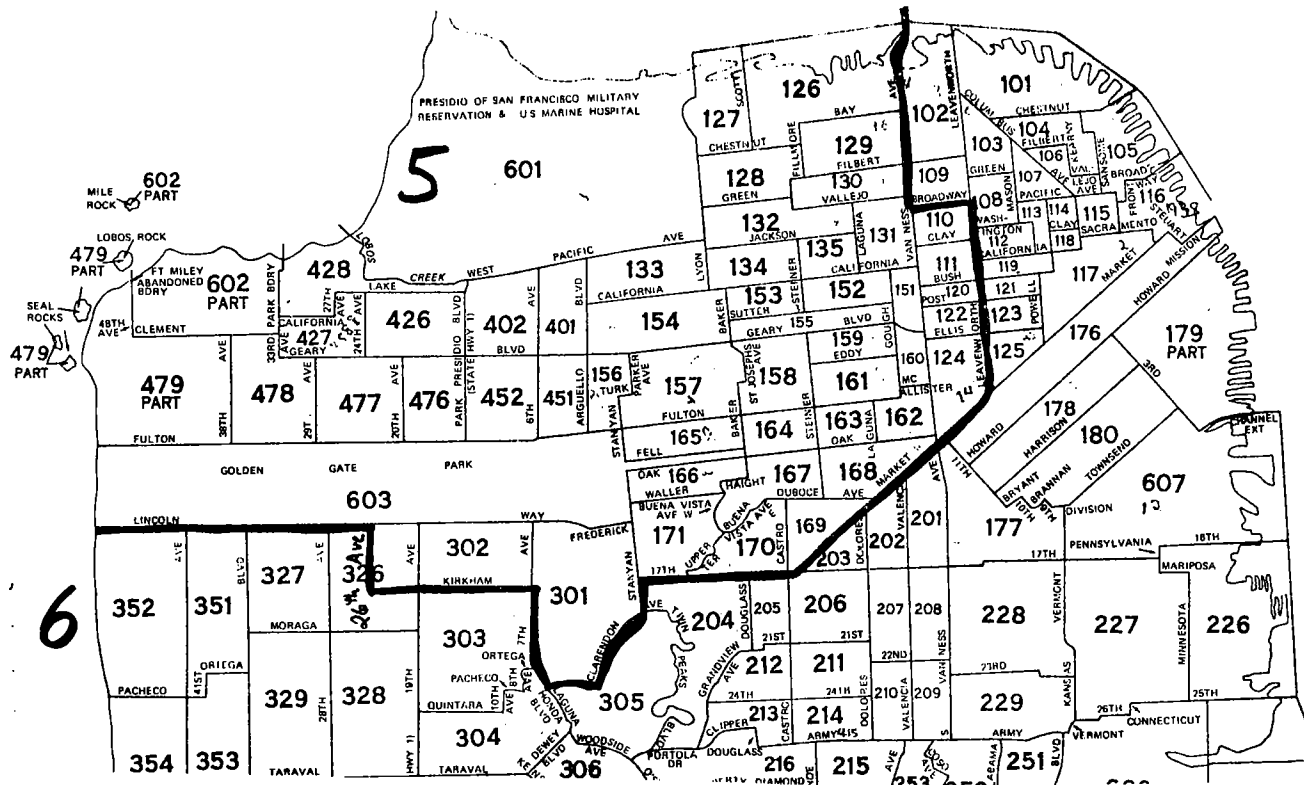

NORTH SAN FRANCISCO BAY AREA

Basic map reproduced by permission of the California State Automobile Association, copyright owner.

COPYRIGHT BY CALIFORNIA STATE AUTOMOBILE ASSOCIATION

SOUTH SAN FRANCISCO BAY AREA

Basic map reproduced by permission of the California State Automobile Association, copyright owner.

COPYRIGHT BY CALIFORNIA STATE AUTOMOBILE ASSOCIATION

SAN FRANCISCO

SAN MATEO COUNTY

Redwood City Area