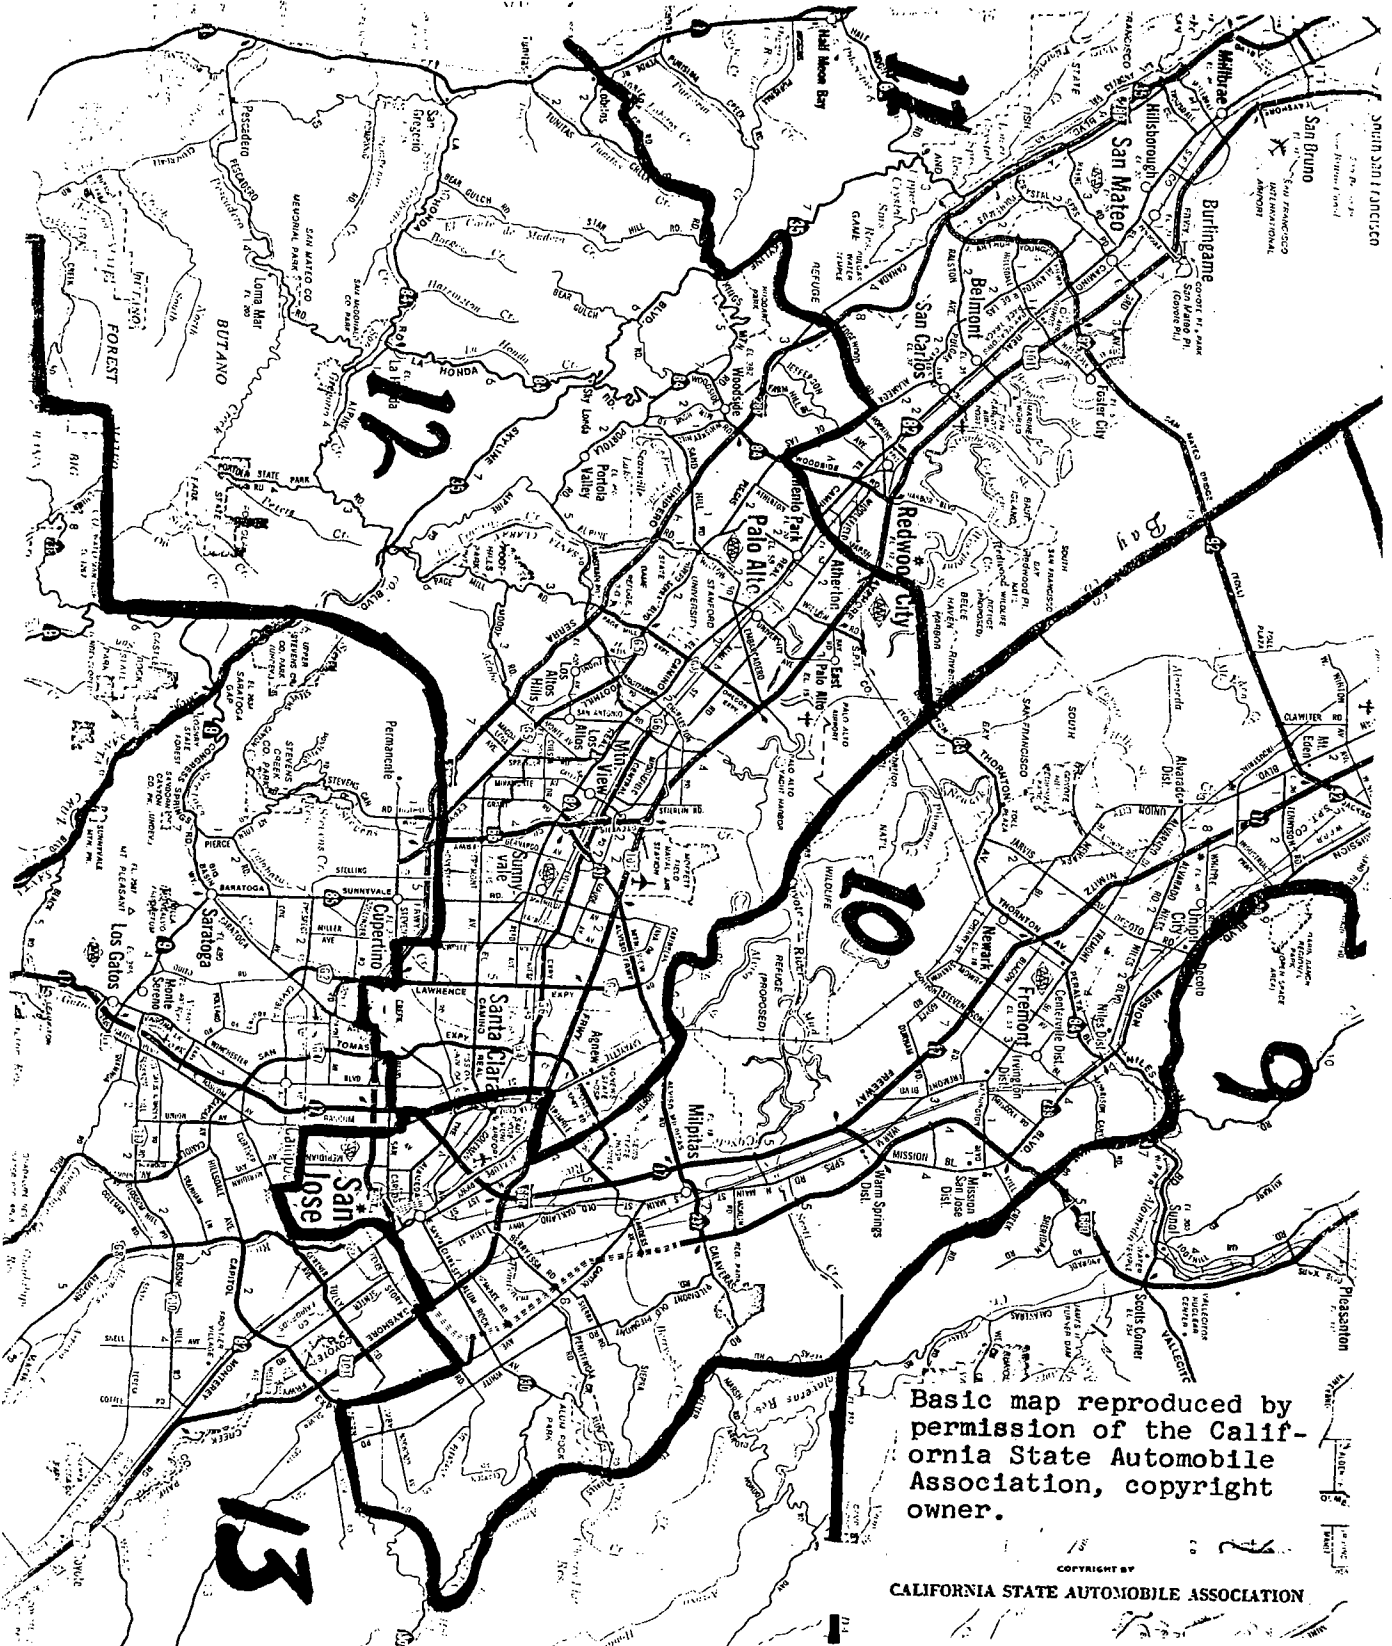

NORTH SAN FRANCISCO BAY AREA

Basic map reproduced by permission of the California State Automobile Association, copyright owner.

COPYRIGHT BY CALIFORNIA STATE AUTOMOBILE ASSOCIATION

SOUTH SAN FRANCISCO BAY AREA

Basic map reproduced by permission of the California State Automobile Association, copyright owner.

COPYRIGHT BY CALIFORNIA STATE AUTOMOBILE ASSOCIATION

CONTRA COSTA - ALAMEDA COUNTY

El Cerrito Area

NOTE: The Eastern boundary of Congressional District 8 in Contra Costa County is identical to the boundary of Assembly District 12.

Central Oakland - Alameda Area

CONGRESSIONAL DISTRICTS
SOUTHWEST ALAMEDA COUNTY

WESTERN SANTA CLARA COUNTY