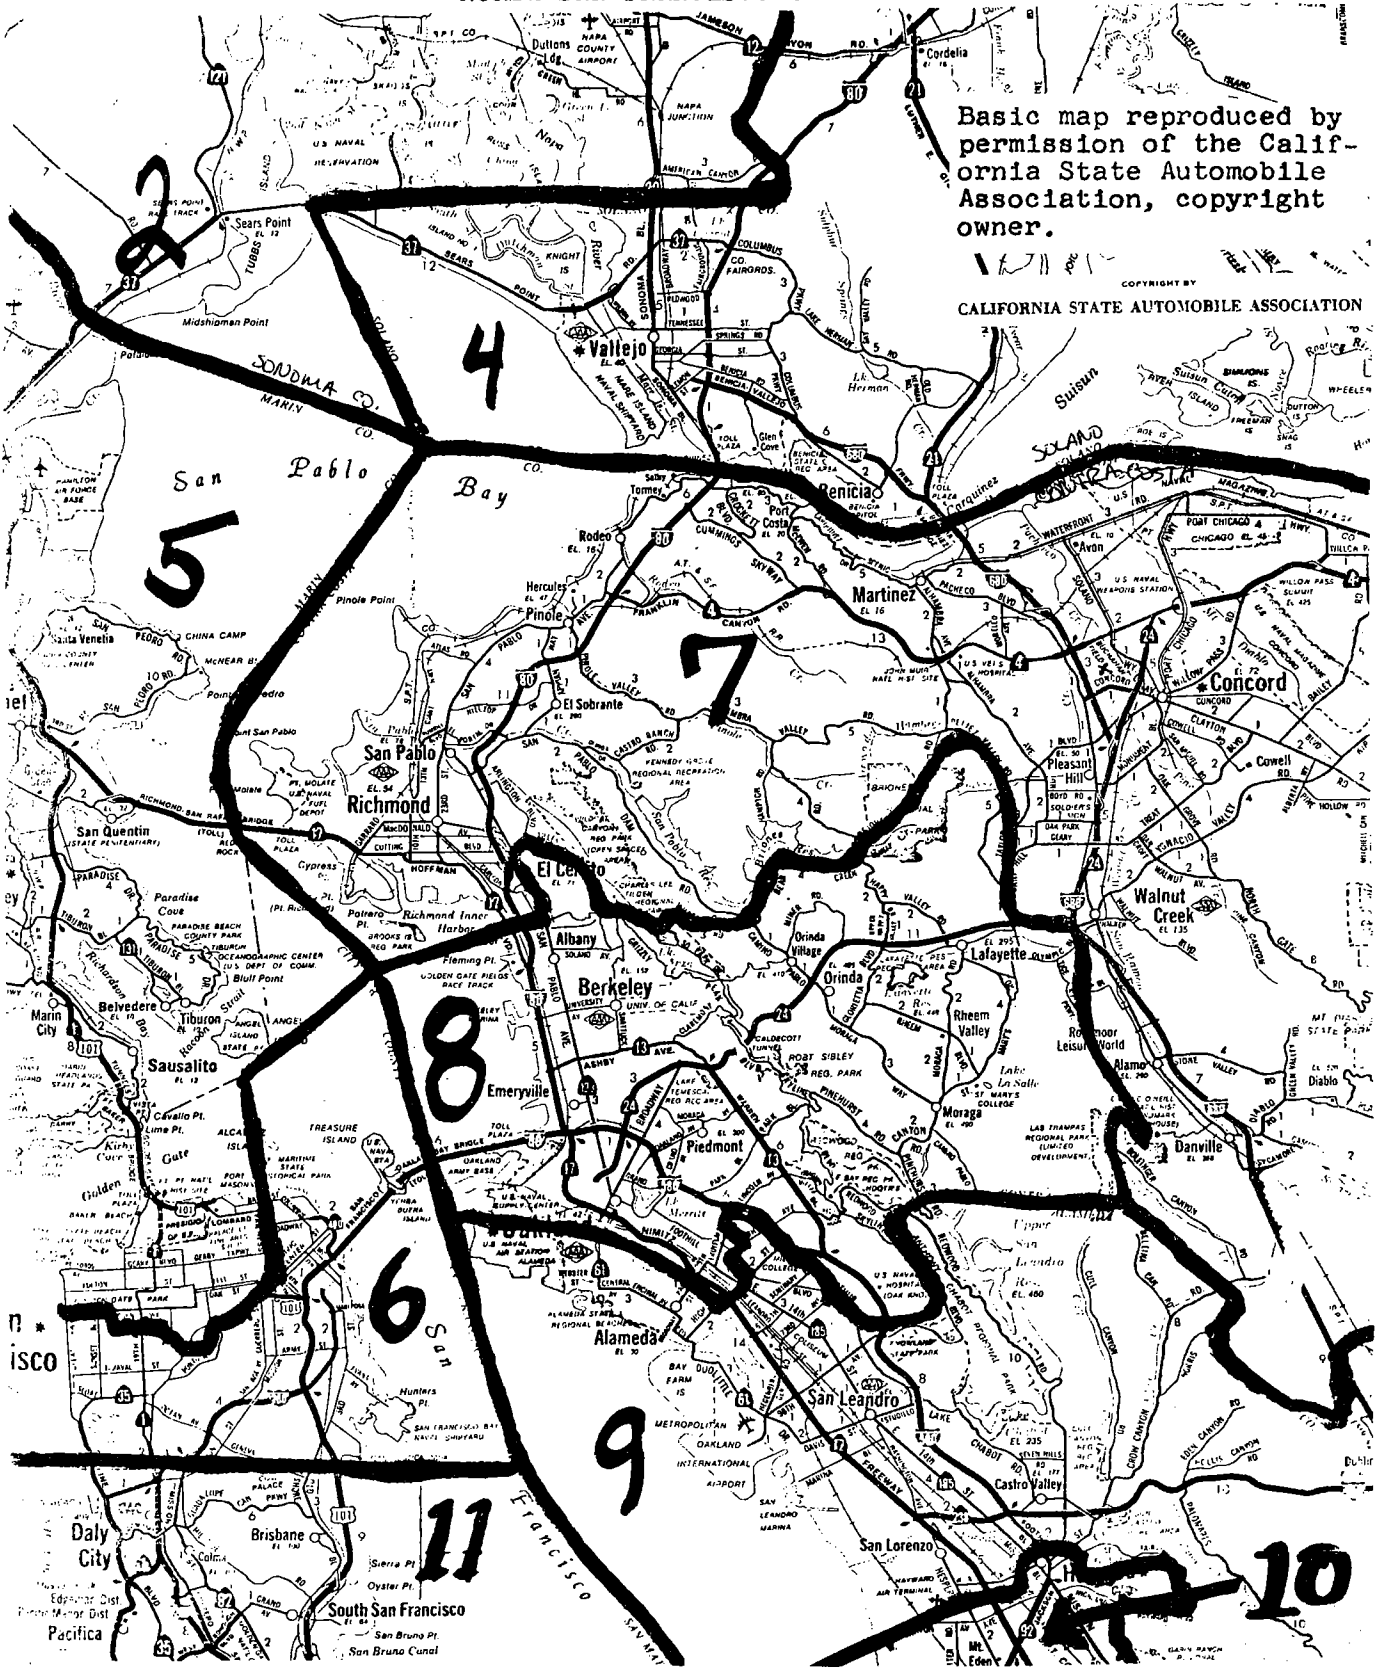

NORTH SAN FRANCISCO BAY AREA

Basic map reproduced by permission of the California State Automobile Association, copyright owner.

COPYRIGHT BY CALIFORNIA STATE AUTOMOBILE ASSOCIATION

SOUTH SAN FRANCISCO BAY AREA

Basic map reproduced by permission of the California State Automobile Association, copyright owner.

COPYRIGHT BY CALIFORNIA STATE AUTOMOBILE ASSOCIATION

CONTRA COSTA - ALAMEDA COUNTY

El Cerrito Area

NOTE: The Eastern boundary of Congressional District 8 in Contra Costa County is identical to the boundary of Assembly District 12.

Central Oakland - Alameda Area

CONGRESSIONAL DISTRICTS
SOUTHWEST ALAMEDA COUNTY

WESTERN SANTA CLARA COUNTY