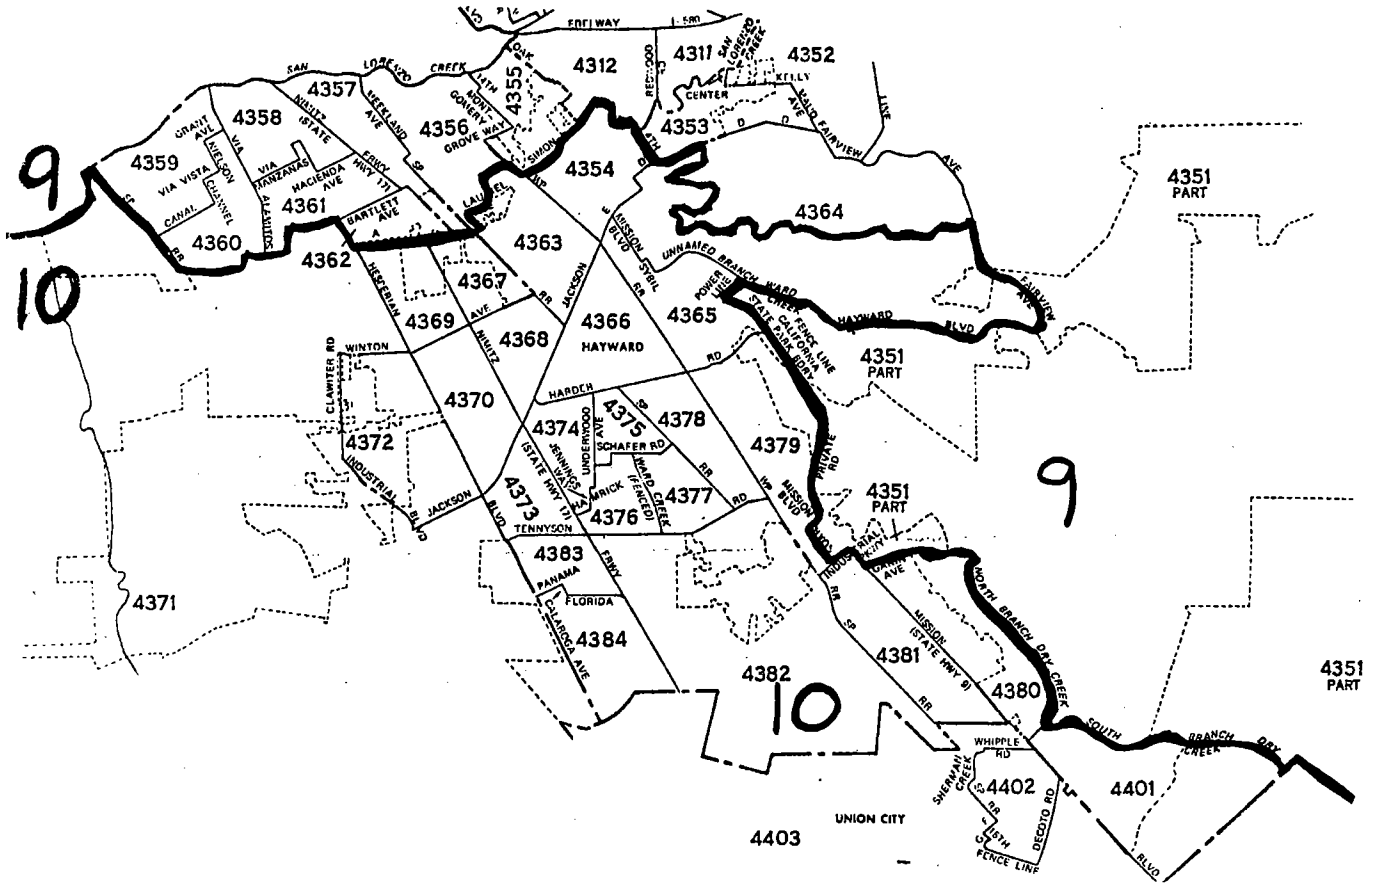

Basic map reproduced by permission of the California State Automobile Association, copyright owner.

COPYRIGHT BY CALIFORNIA STATE AUTOMOBILE ASSOCIATION

CONTRA COSTA - ALAMEDA COUNTY

El Cerrito Area

NOTE: The Eastern boundary of Congressional District 8 in Contra Costa County is identical to the boundary of Assembly District 12.

Central Oakland - Alameda Area

CONGRESSIONAL DISTRICTS
SOUTHWEST ALAMEDA COUNTY

WESTERN SANTA CLARA COUNTY