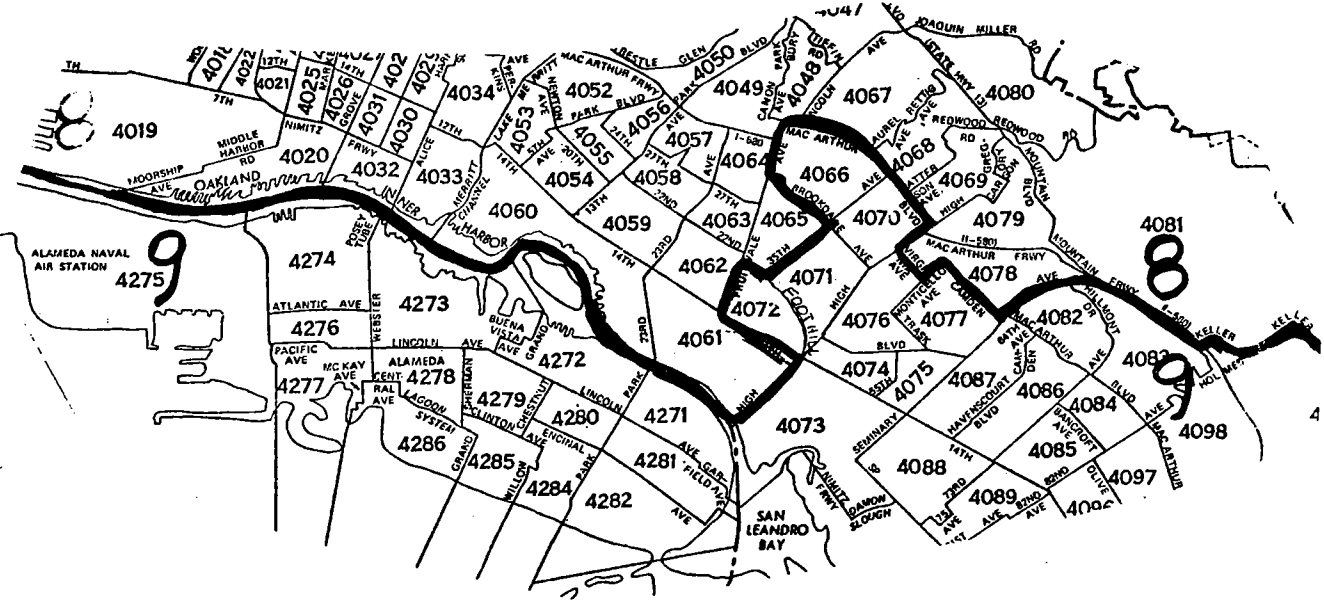

Basic map reproduced by permission of the California State Automobile Association, copyright owner.

COPYRIGHT BY CALIFORNIA STATE AUTOMOBILE ASSOCIATION

CONTRA COSTA - ALAMEDA COUNTY

El Cerrito Area

NOTE: The Eastern boundary of Congressional District 8 in Contra Costa County is identical to the boundary of Assembly District 12.

Central Oakland - Alameda Area

CONGRESSIONAL DISTRICTS
SOUTHWEST ALAMEDA COUNTY

WESTERN SANTA CLARA COUNTY