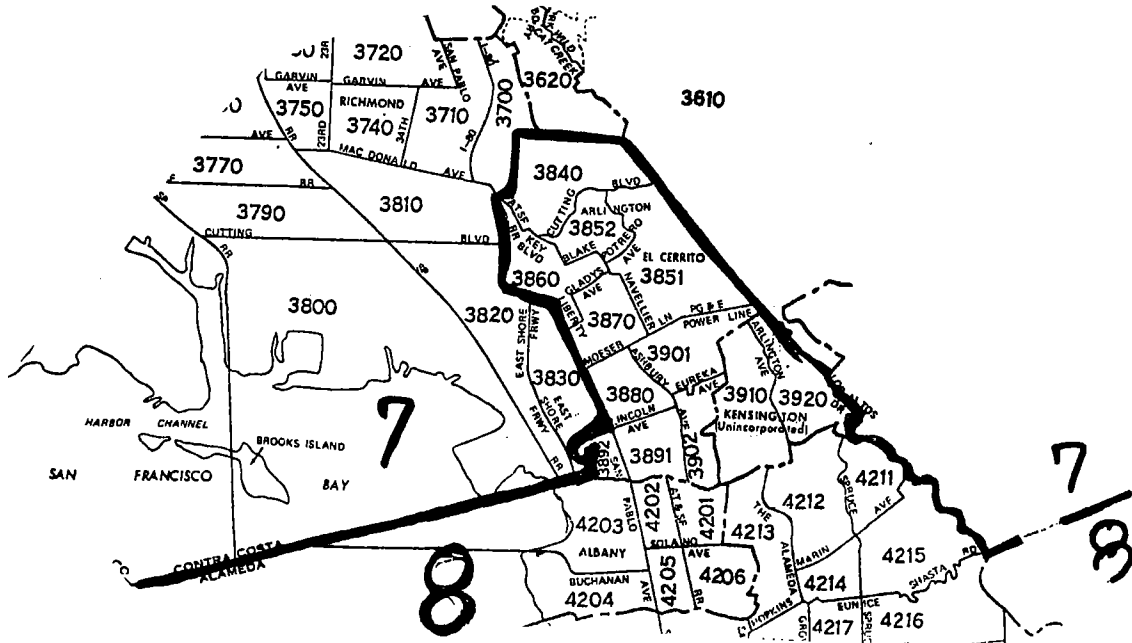

NORTH SAN FRANCISCO BAY AREA

Basic map reproduced by permission of the California State Automobile Association, copyright owner.

COPYRIGHT BY CALIFORNIA STATE AUTOMOBILE ASSOCIATION

SOUTH SAN FRANCISCO BAY AREA

Basic map reproduced by permission of the California State Automobile Association, copyright owner.

COPYRIGHT BY CALIFORNIA STATE AUTOMOBILE ASSOCIATION

CONTRA COSTA - ALAMEDA COUNTY

El Cerrito Area

NOTE: The Eastern boundary of Congressional District 8 in Contra Costa County is identical to the boundary of Assembly District 12.

Central Oakland - Alameda Area

CONGRESSIONAL DISTRICTS
SOUTHWEST ALAMEDA COUNTY

WESTERN SANTA CLARA COUNTY