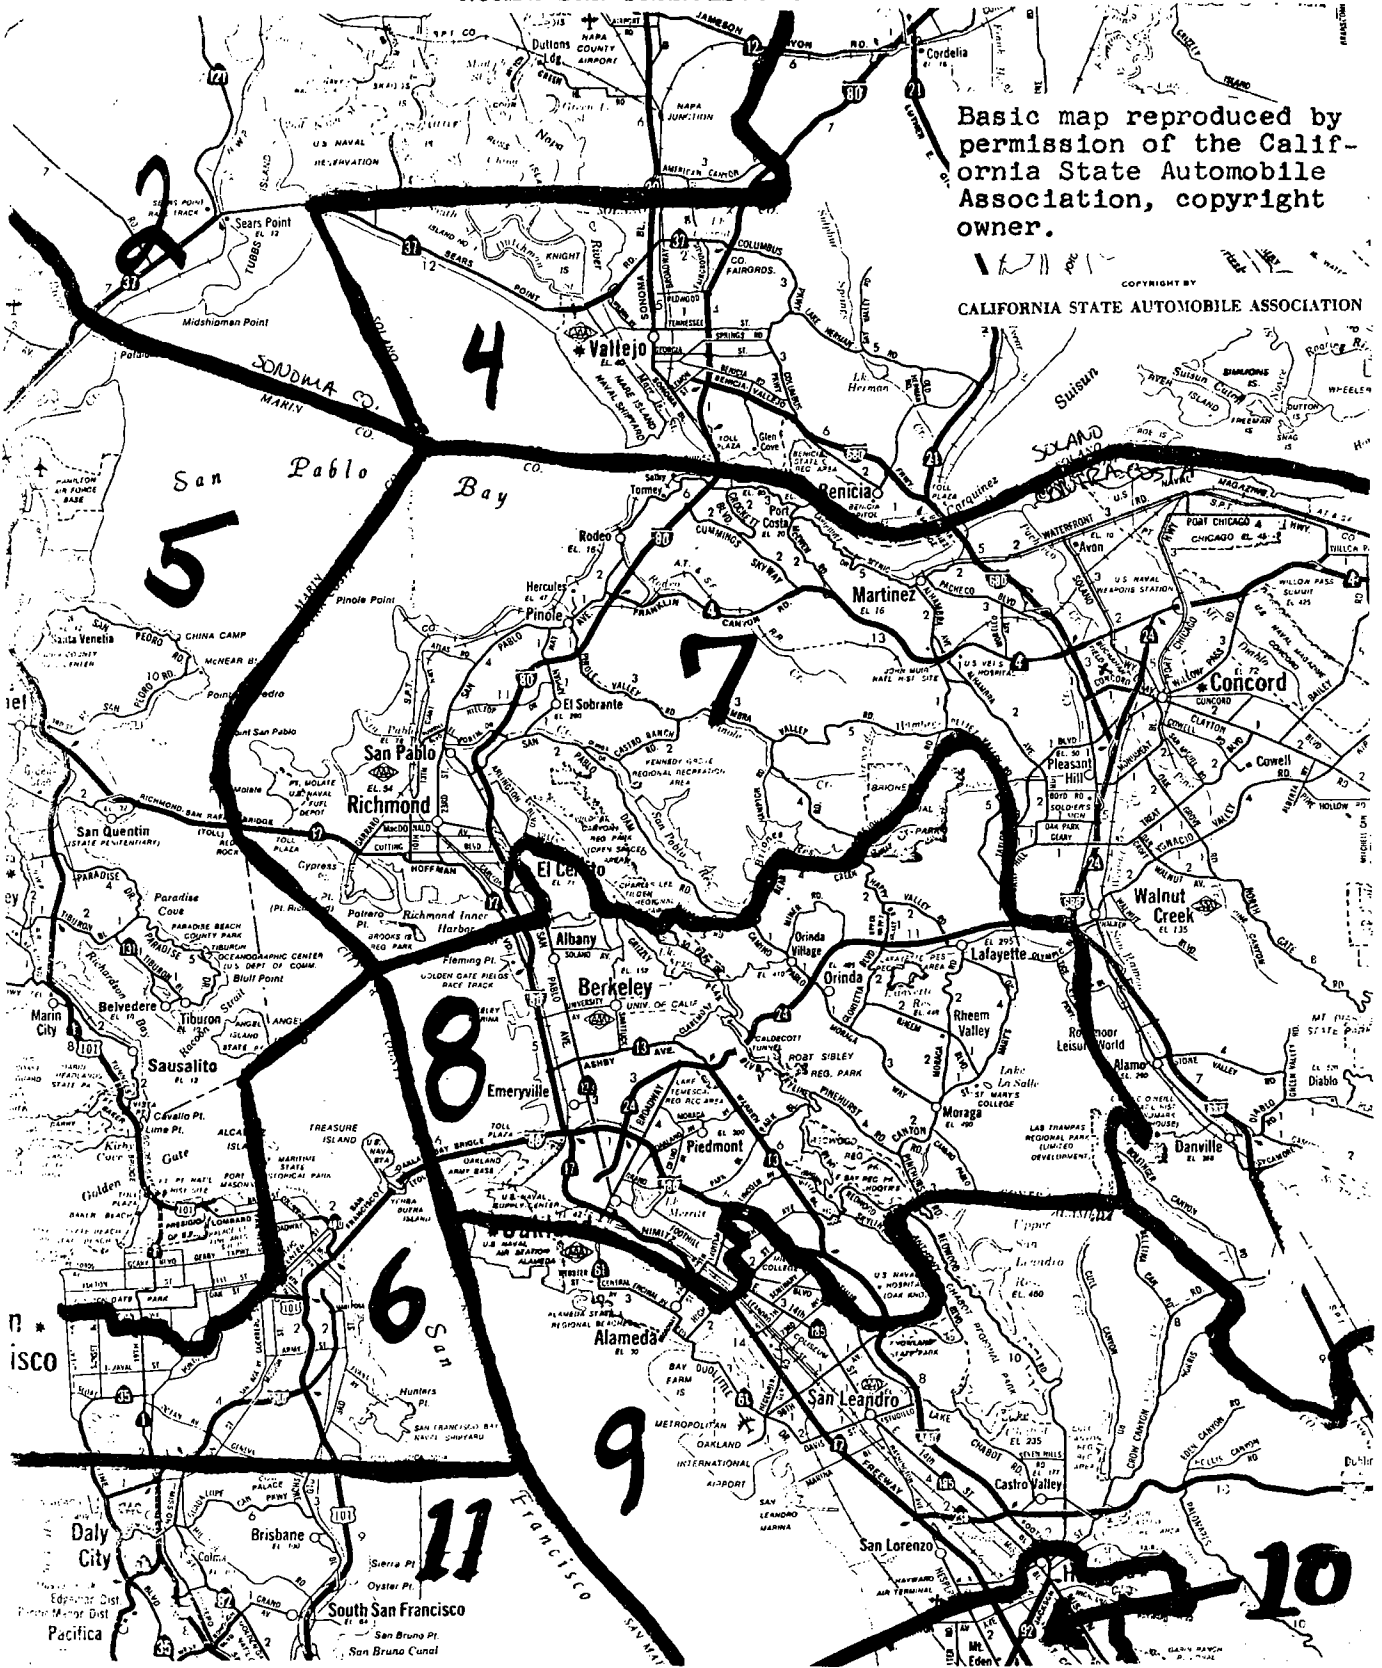

NORTH SAN FRANCISCO BAY AREA

Basic map reproduced by permission of the California State Automobile Association, copyright owner.

COPYRIGHT BY CALIFORNIA STATE AUTOMOBILE ASSOCIATION

CONTRA COSTA - ALAMEDA COUNTY

El Cerrito Area

NOTE: The Eastern boundary of Congressional District 8 in Contra Costa County is identical to the boundary of Assembly District 12.

Central Oakland - Alameda Area