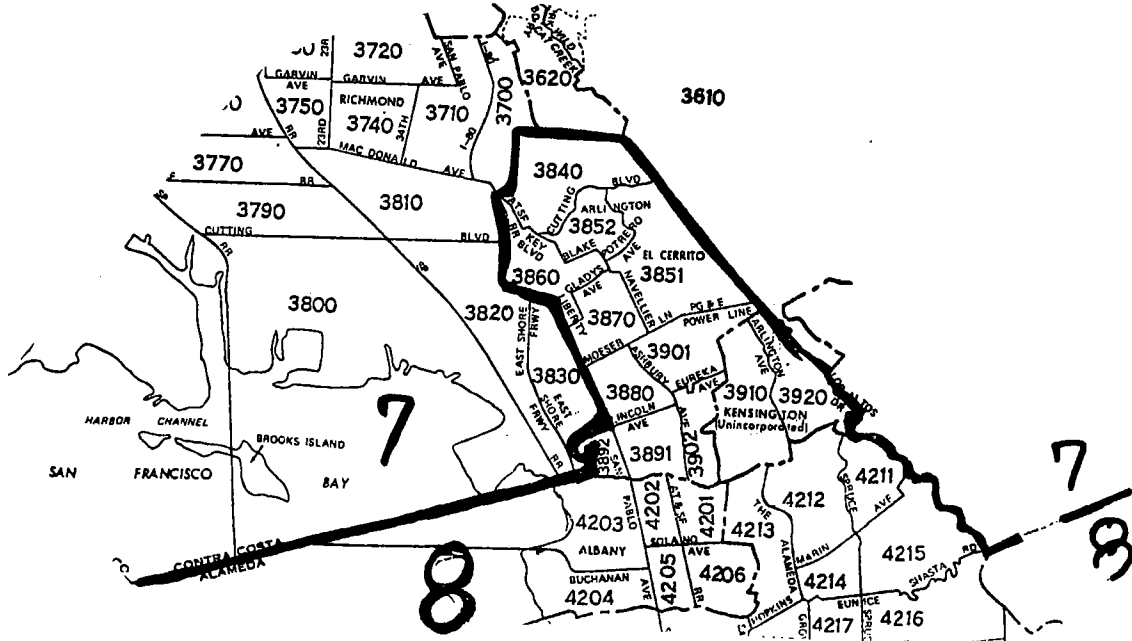

NORTH SAN FRANCISCO BAY AREA

Basic map reproduced by permission of the California State Automobile Association, copyright owner.

COPYRIGHT BY CALIFORNIA STATE AUTOMOBILE ASSOCIATION

CONTRA COSTA - ALAMEDA COUNTY

El Cerrito Area

NOTE: The Eastern boundary of Congressional District 8 in Contra Costa County is identical to the boundary of Assembly District 12.

Central Oakland - Alameda Area