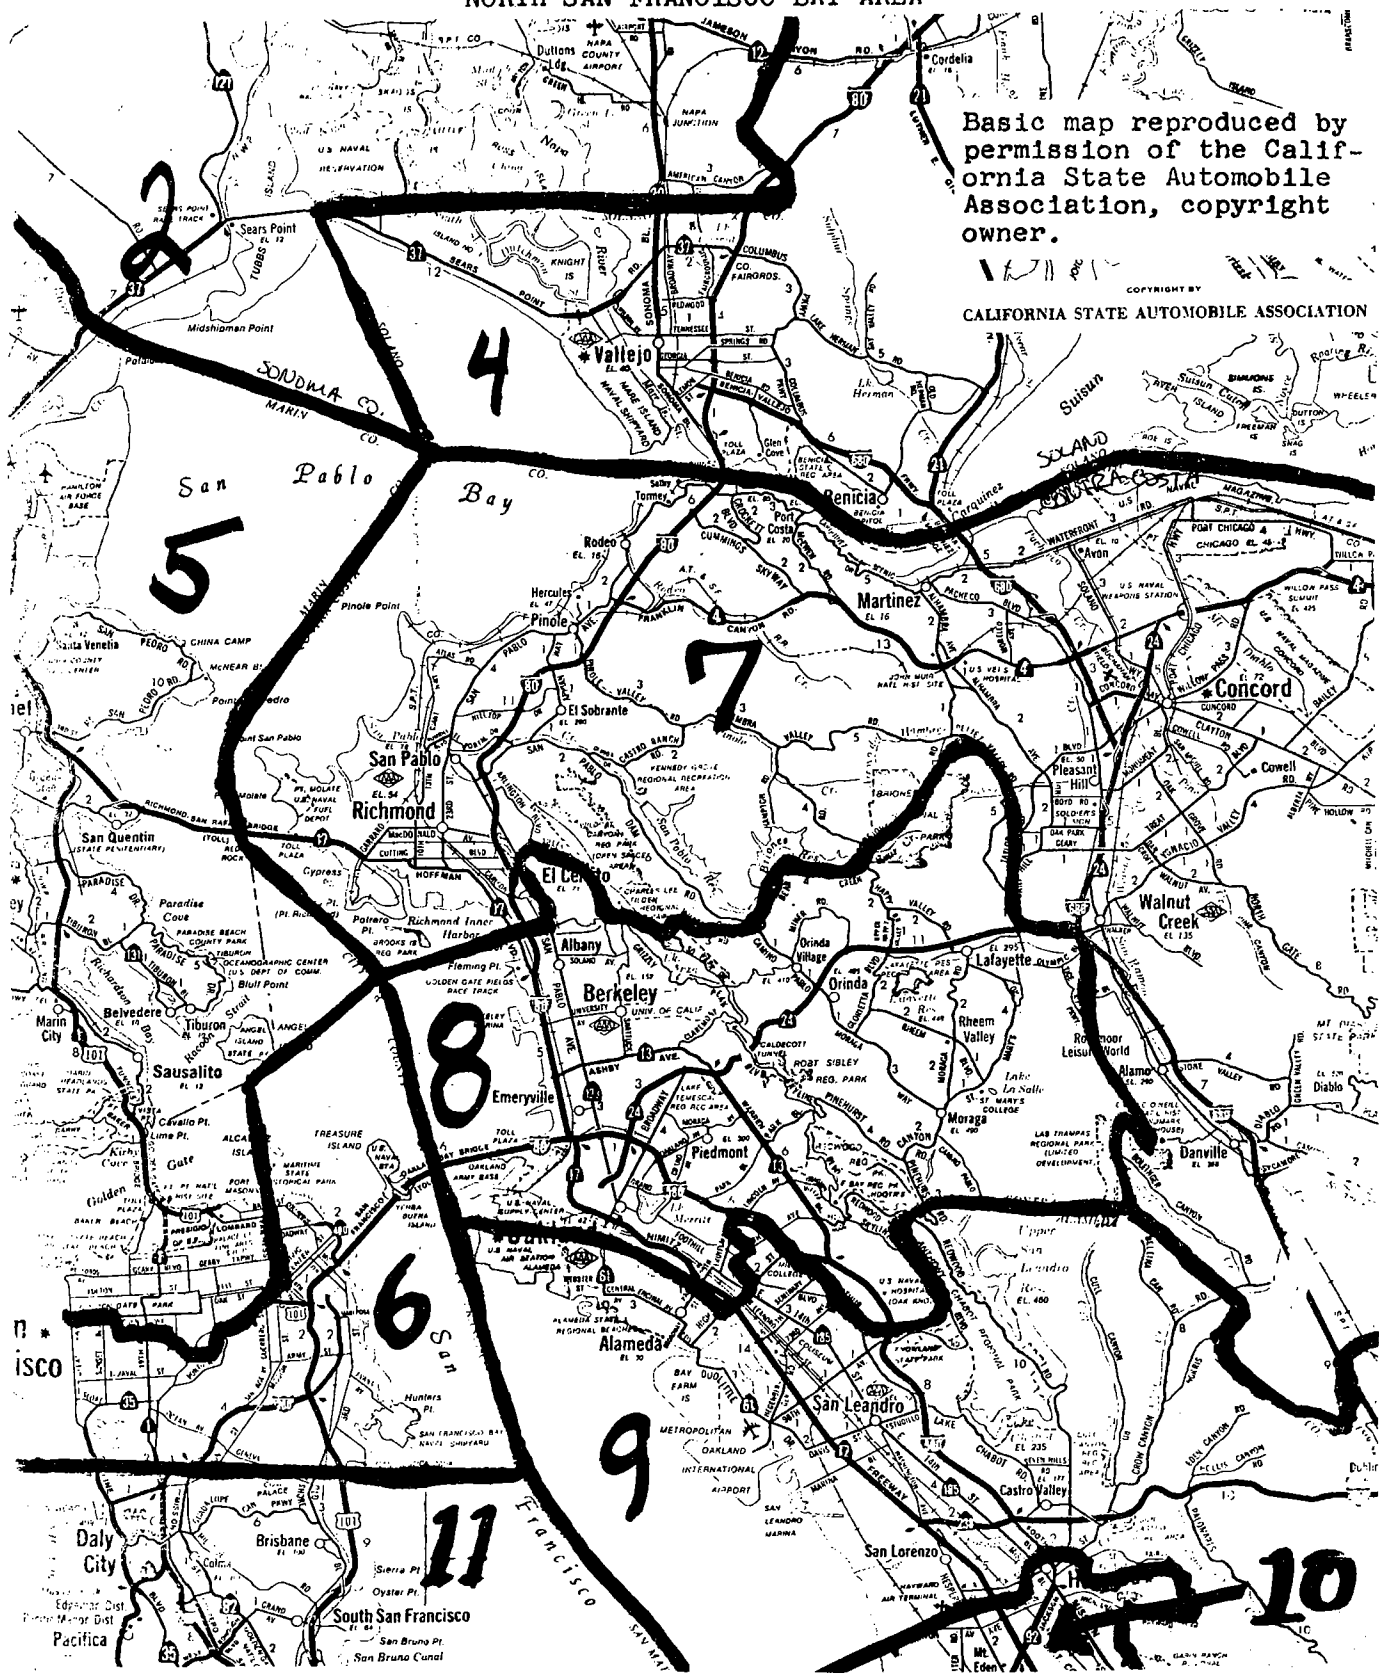

NORTH SAN FRANCISCO BAY AREA

Basic map reproduced by permission of the California State Automobile Association, copyright owner.

COPYRIGHT BY CALIFORNIA STATE AUTOMOBILE ASSOCIATION

CONTRA COSTA - ALAMEDA COUNTY

El Cerrito Area

NOTE: The Eastern boundary of Congressional District 8 in Contra Costa County is identical to the boundary of Assembly District 12.

Central Oakland - Alameda Area