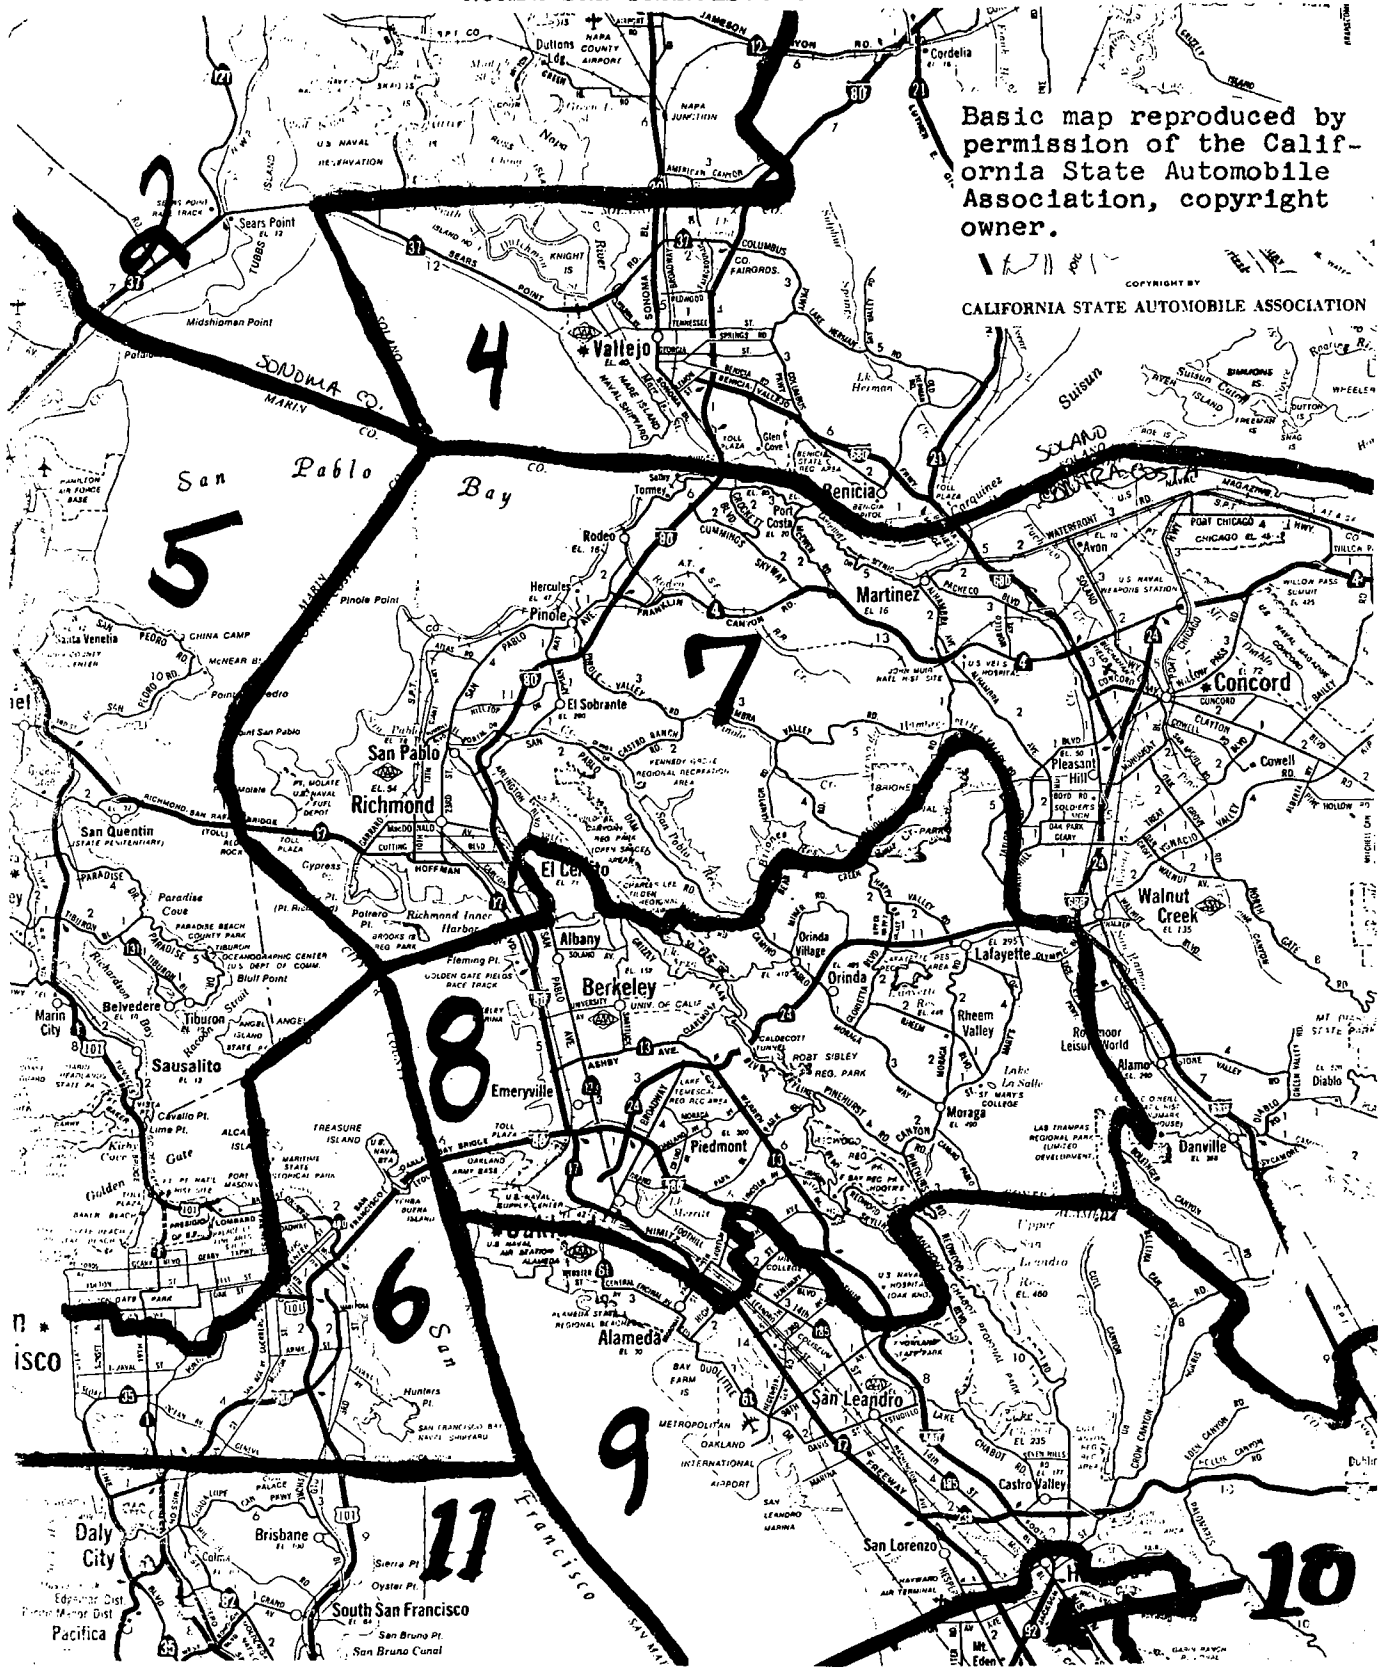

NORTH SAN FRANCISCO BAY AREA

Basic map reproduced by permission of the California State Automobile Association, copyright owner.

COPYRIGHT BY CALIFORNIA STATE AUTOMOBILE ASSOCIATION

SAN FRANCISCO

SAN MATEO COUNTY

Redwood City Area