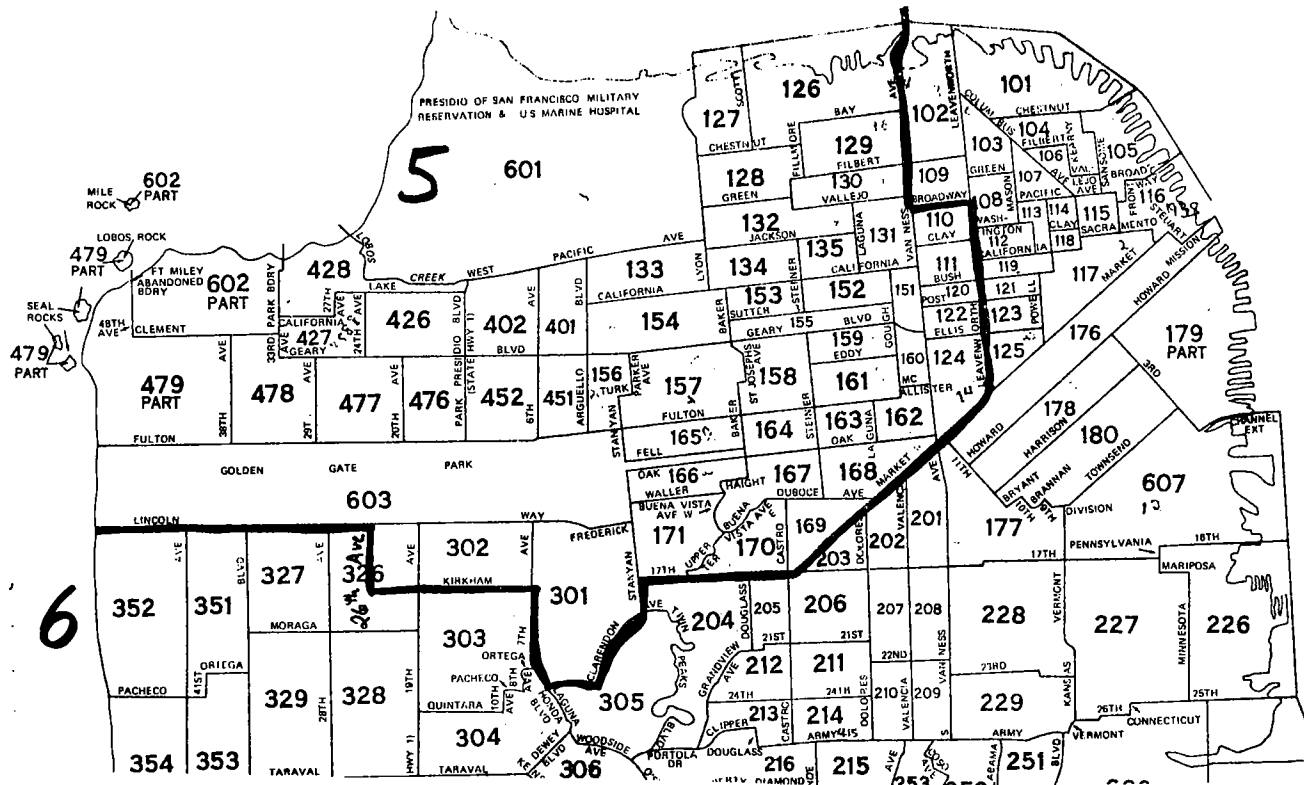

NORTH SAN FRANCISCO BAY AREA

Basic map reproduced by permission of the California State Automobile Association, copyright owner.

COPYRIGHT BY CALIFORNIA STATE AUTOMOBILE ASSOCIATION

SAN FRANCISCO

SAN MATEO COUNTY

Redwood City Area