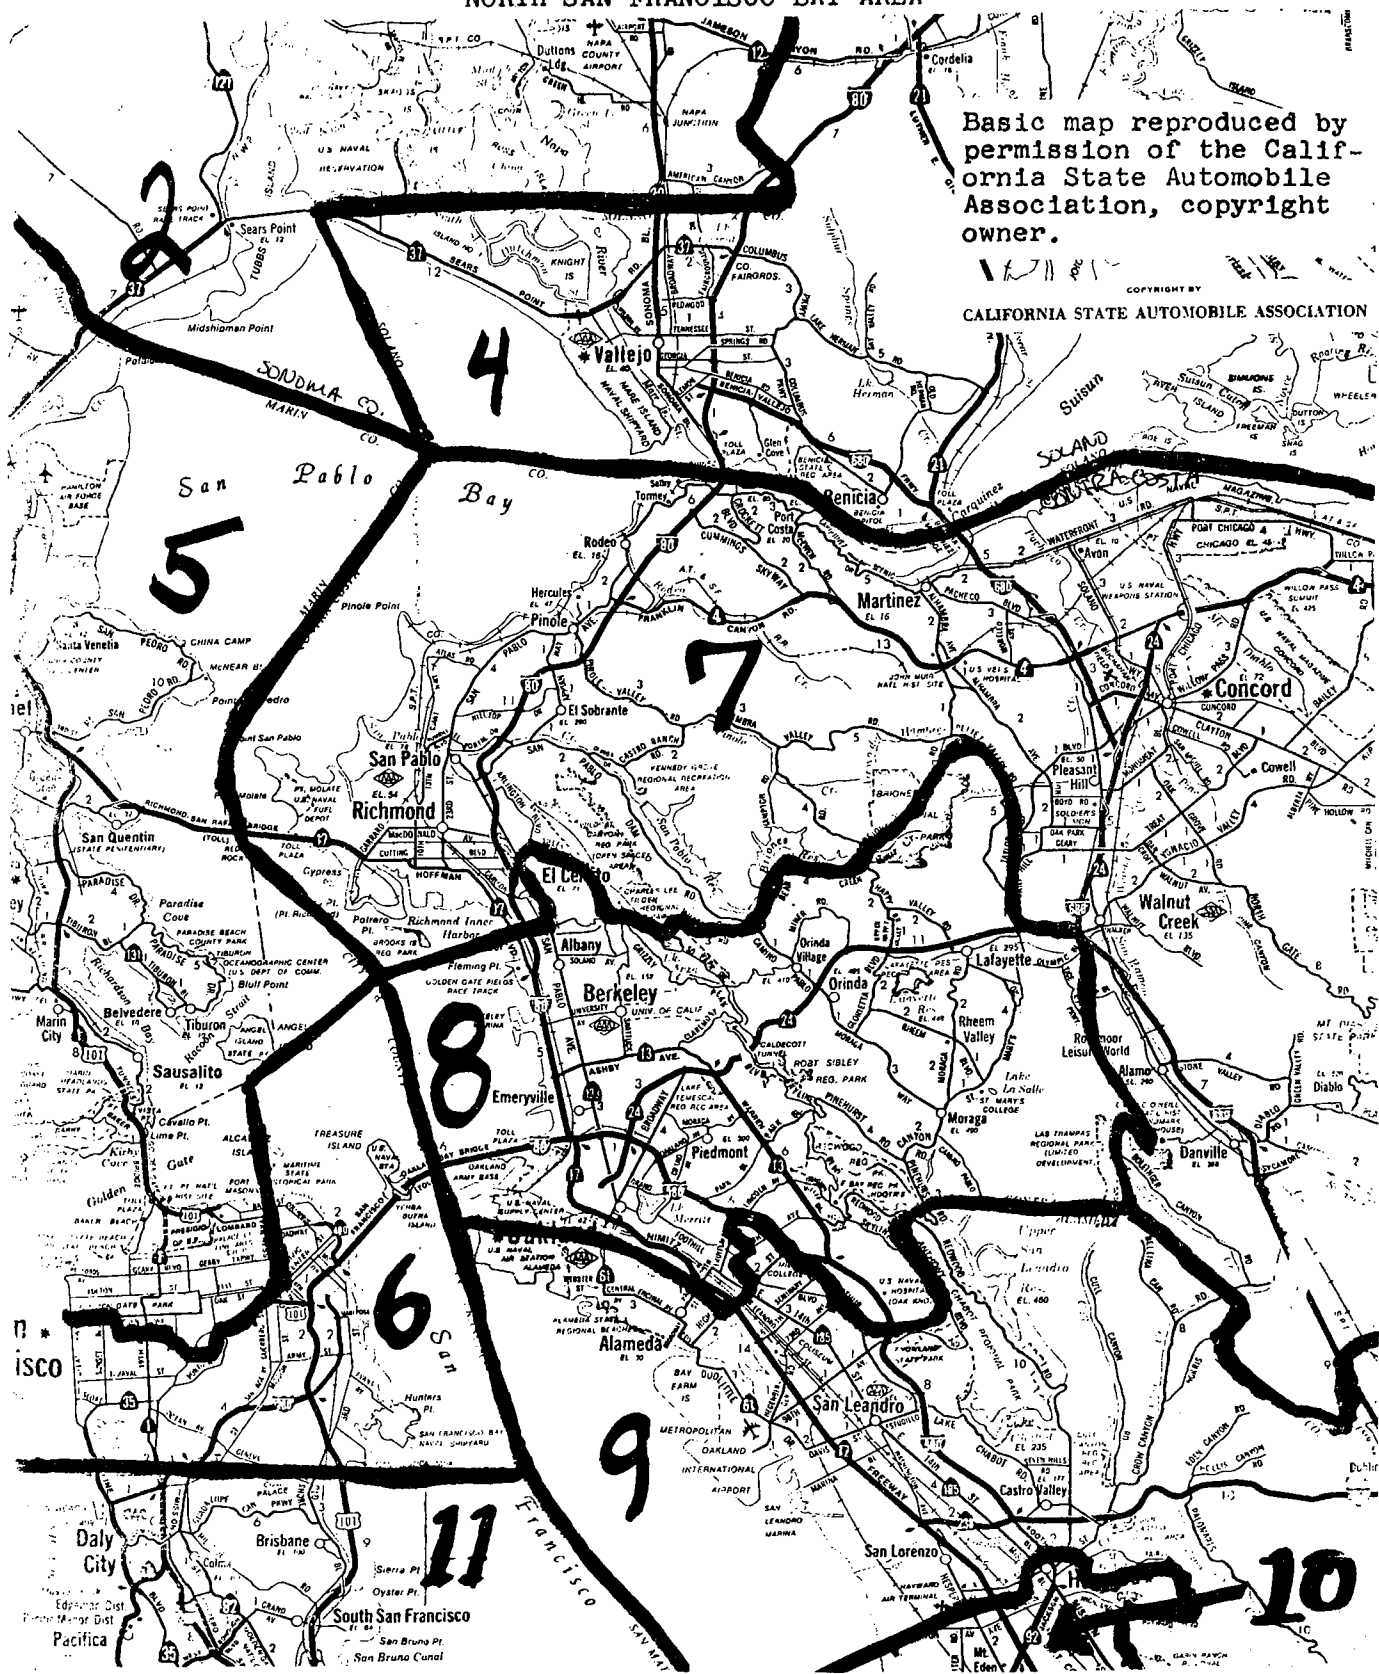

SONOMA COUNTY

NORTHEAST SACRAMENTO COUNTY

NORTH SAN FRANCISCO BAY AREA

Basic map reproduced by permission of the California State Automobile Association, copyright owner.

COPYRIGHT BY CALIFORNIA STATE AUTOMOBILE ASSOCIATION

SAN FRANCISCO

SAN MATEO COUNTY

Redwood City Area