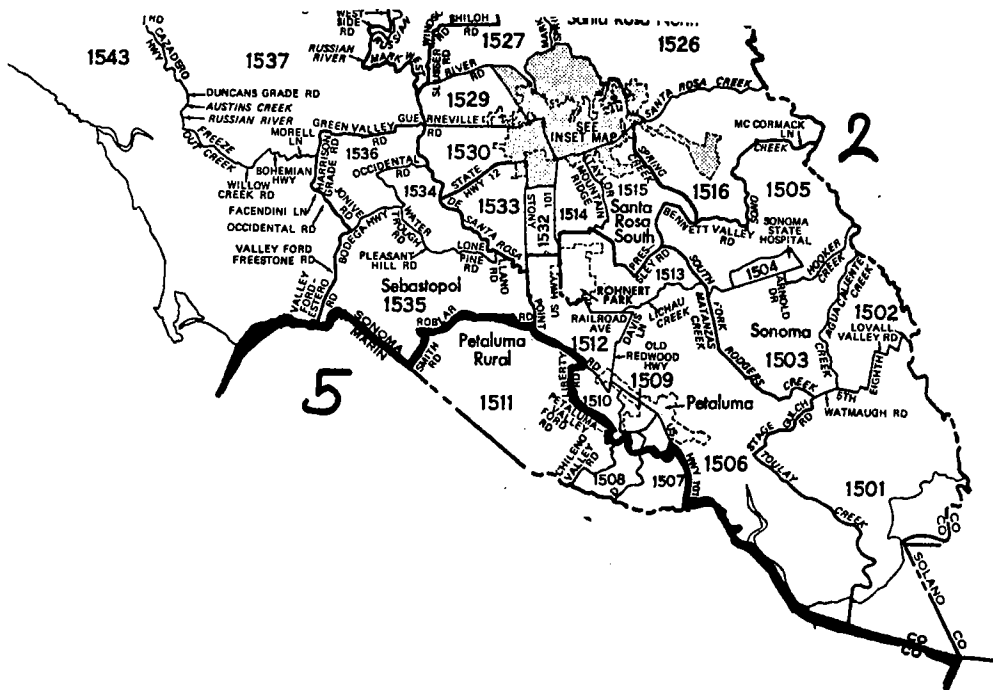

SONOMA COUNTY

NORTHEAST SACRAMENTO COUNTY

NORTH SAN FRANCISCO BAY AREA

Basic map reproduced by permission of the California State Automobile Association, copyright owner.

COPYRIGHT BY CALIFORNIA STATE AUTOMOBILE ASSOCIATION

SAN FRANCISCO

SAN MATEO COUNTY

Redwood City Area