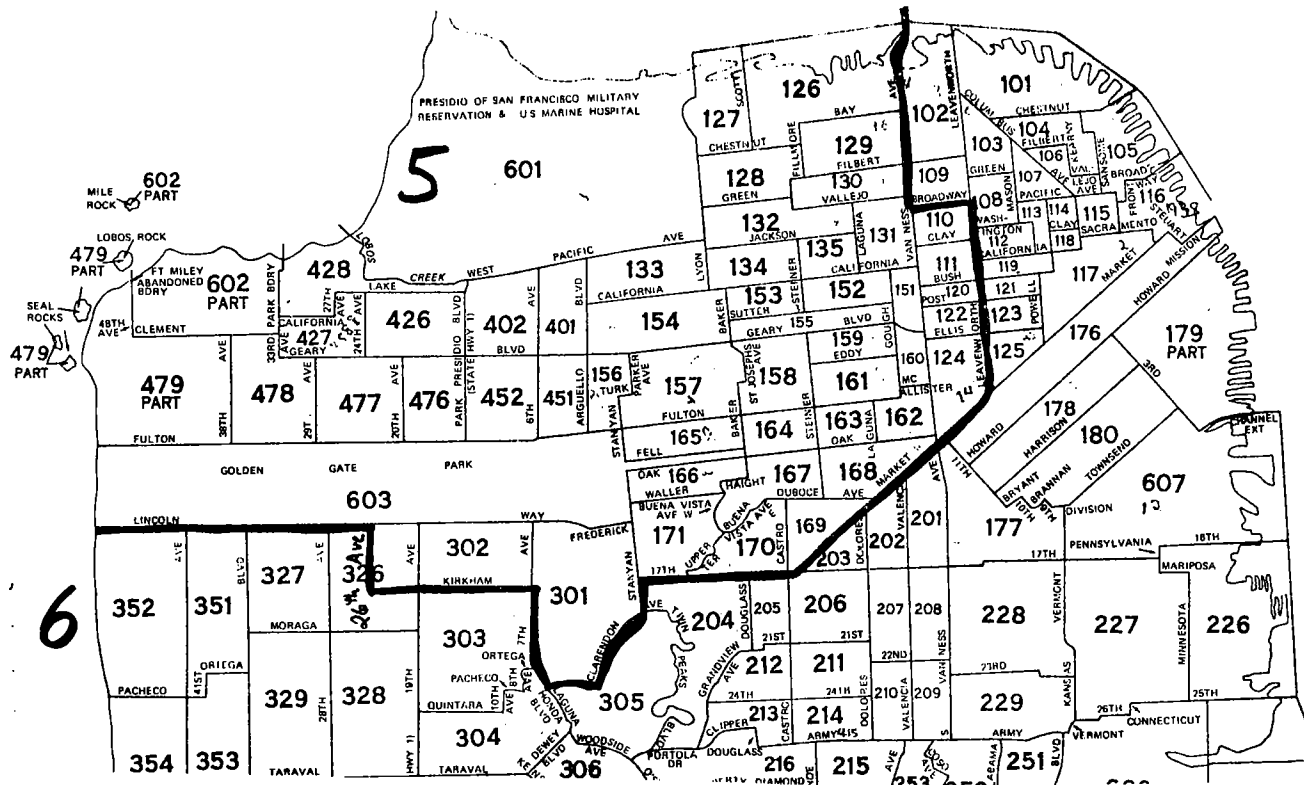

SONOMA COUNTY

NORTHEAST SACRAMENTO COUNTY

NORTH SAN FRANCISCO BAY AREA

Basic map reproduced by permission of the California State Automobile Association, copyright owner.

COPYRIGHT BY CALIFORNIA STATE AUTOMOBILE ASSOCIATION

SAN FRANCISCO

SAN MATEO COUNTY

Redwood City Area