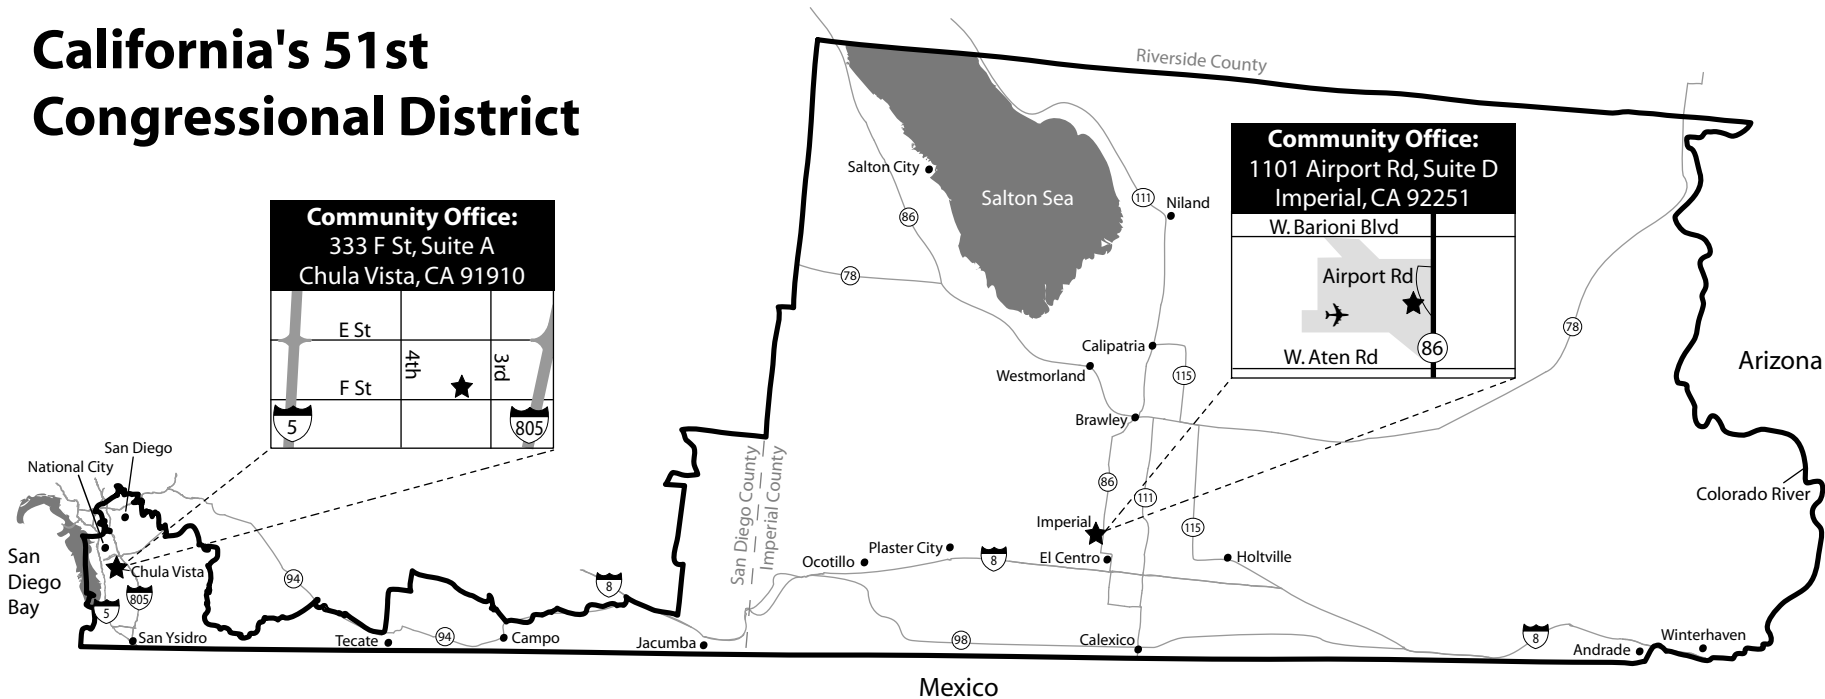

California's 51st Congressional District

Community Office:
 333 F St, Suite A
 Chula Vista, CA 91910

	E St	
F St	4th	3rd
★		

Community Office:
 1101 Airport Rd, Suite D
 Imperial, CA 92251

W. Barioni Blvd

Airport Rd

W. Aten Rd

	★	