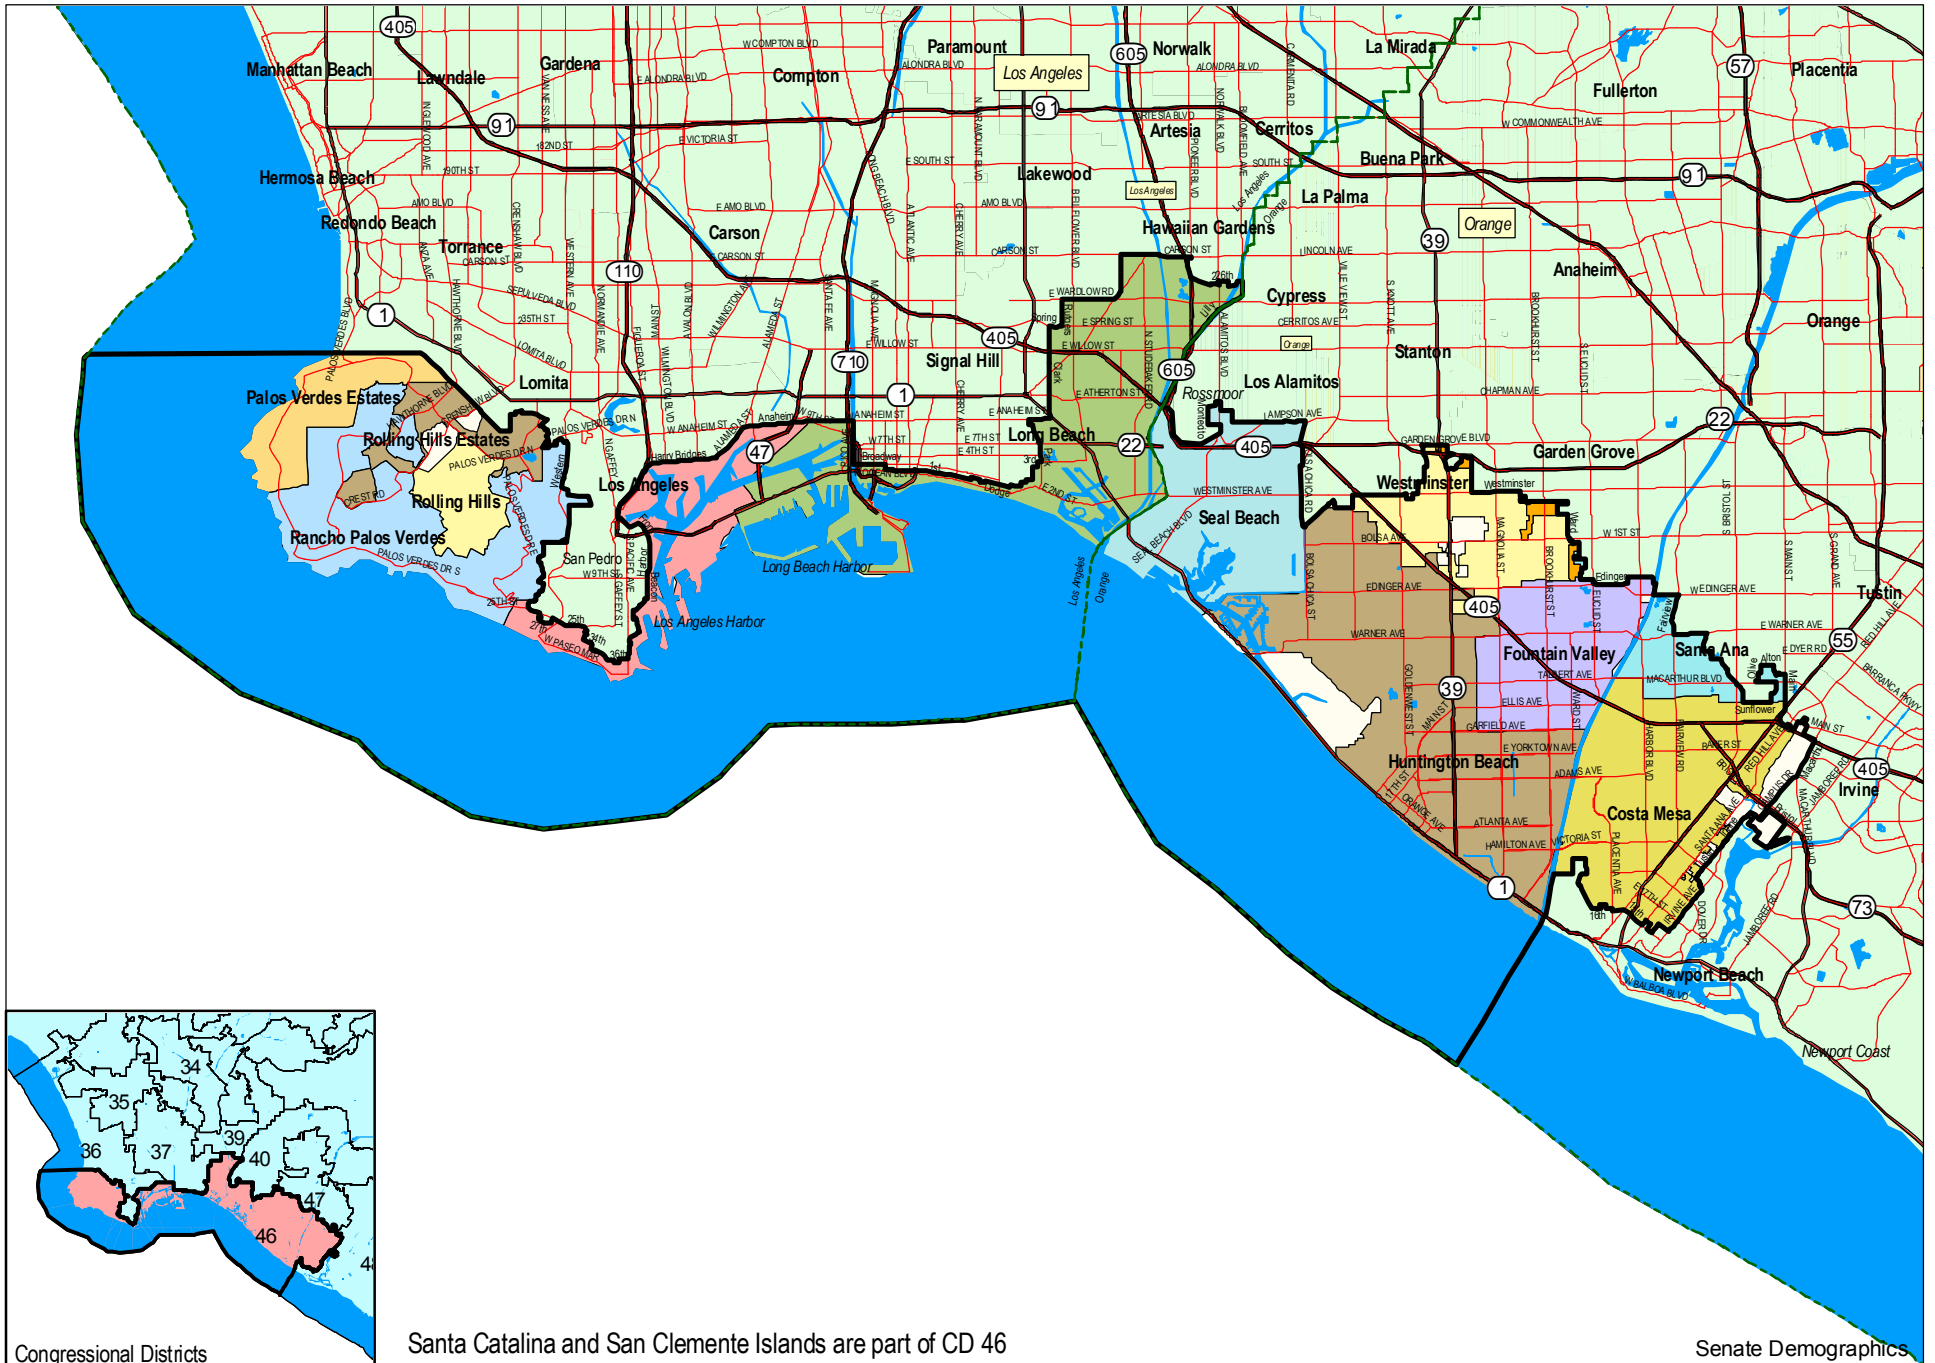

Congressional District 46

(as adopted by the State Legislature September 2001)

Congressional Districts

Santa Catalina and San Clemente Islands are part of CD 46

Senate Demographics