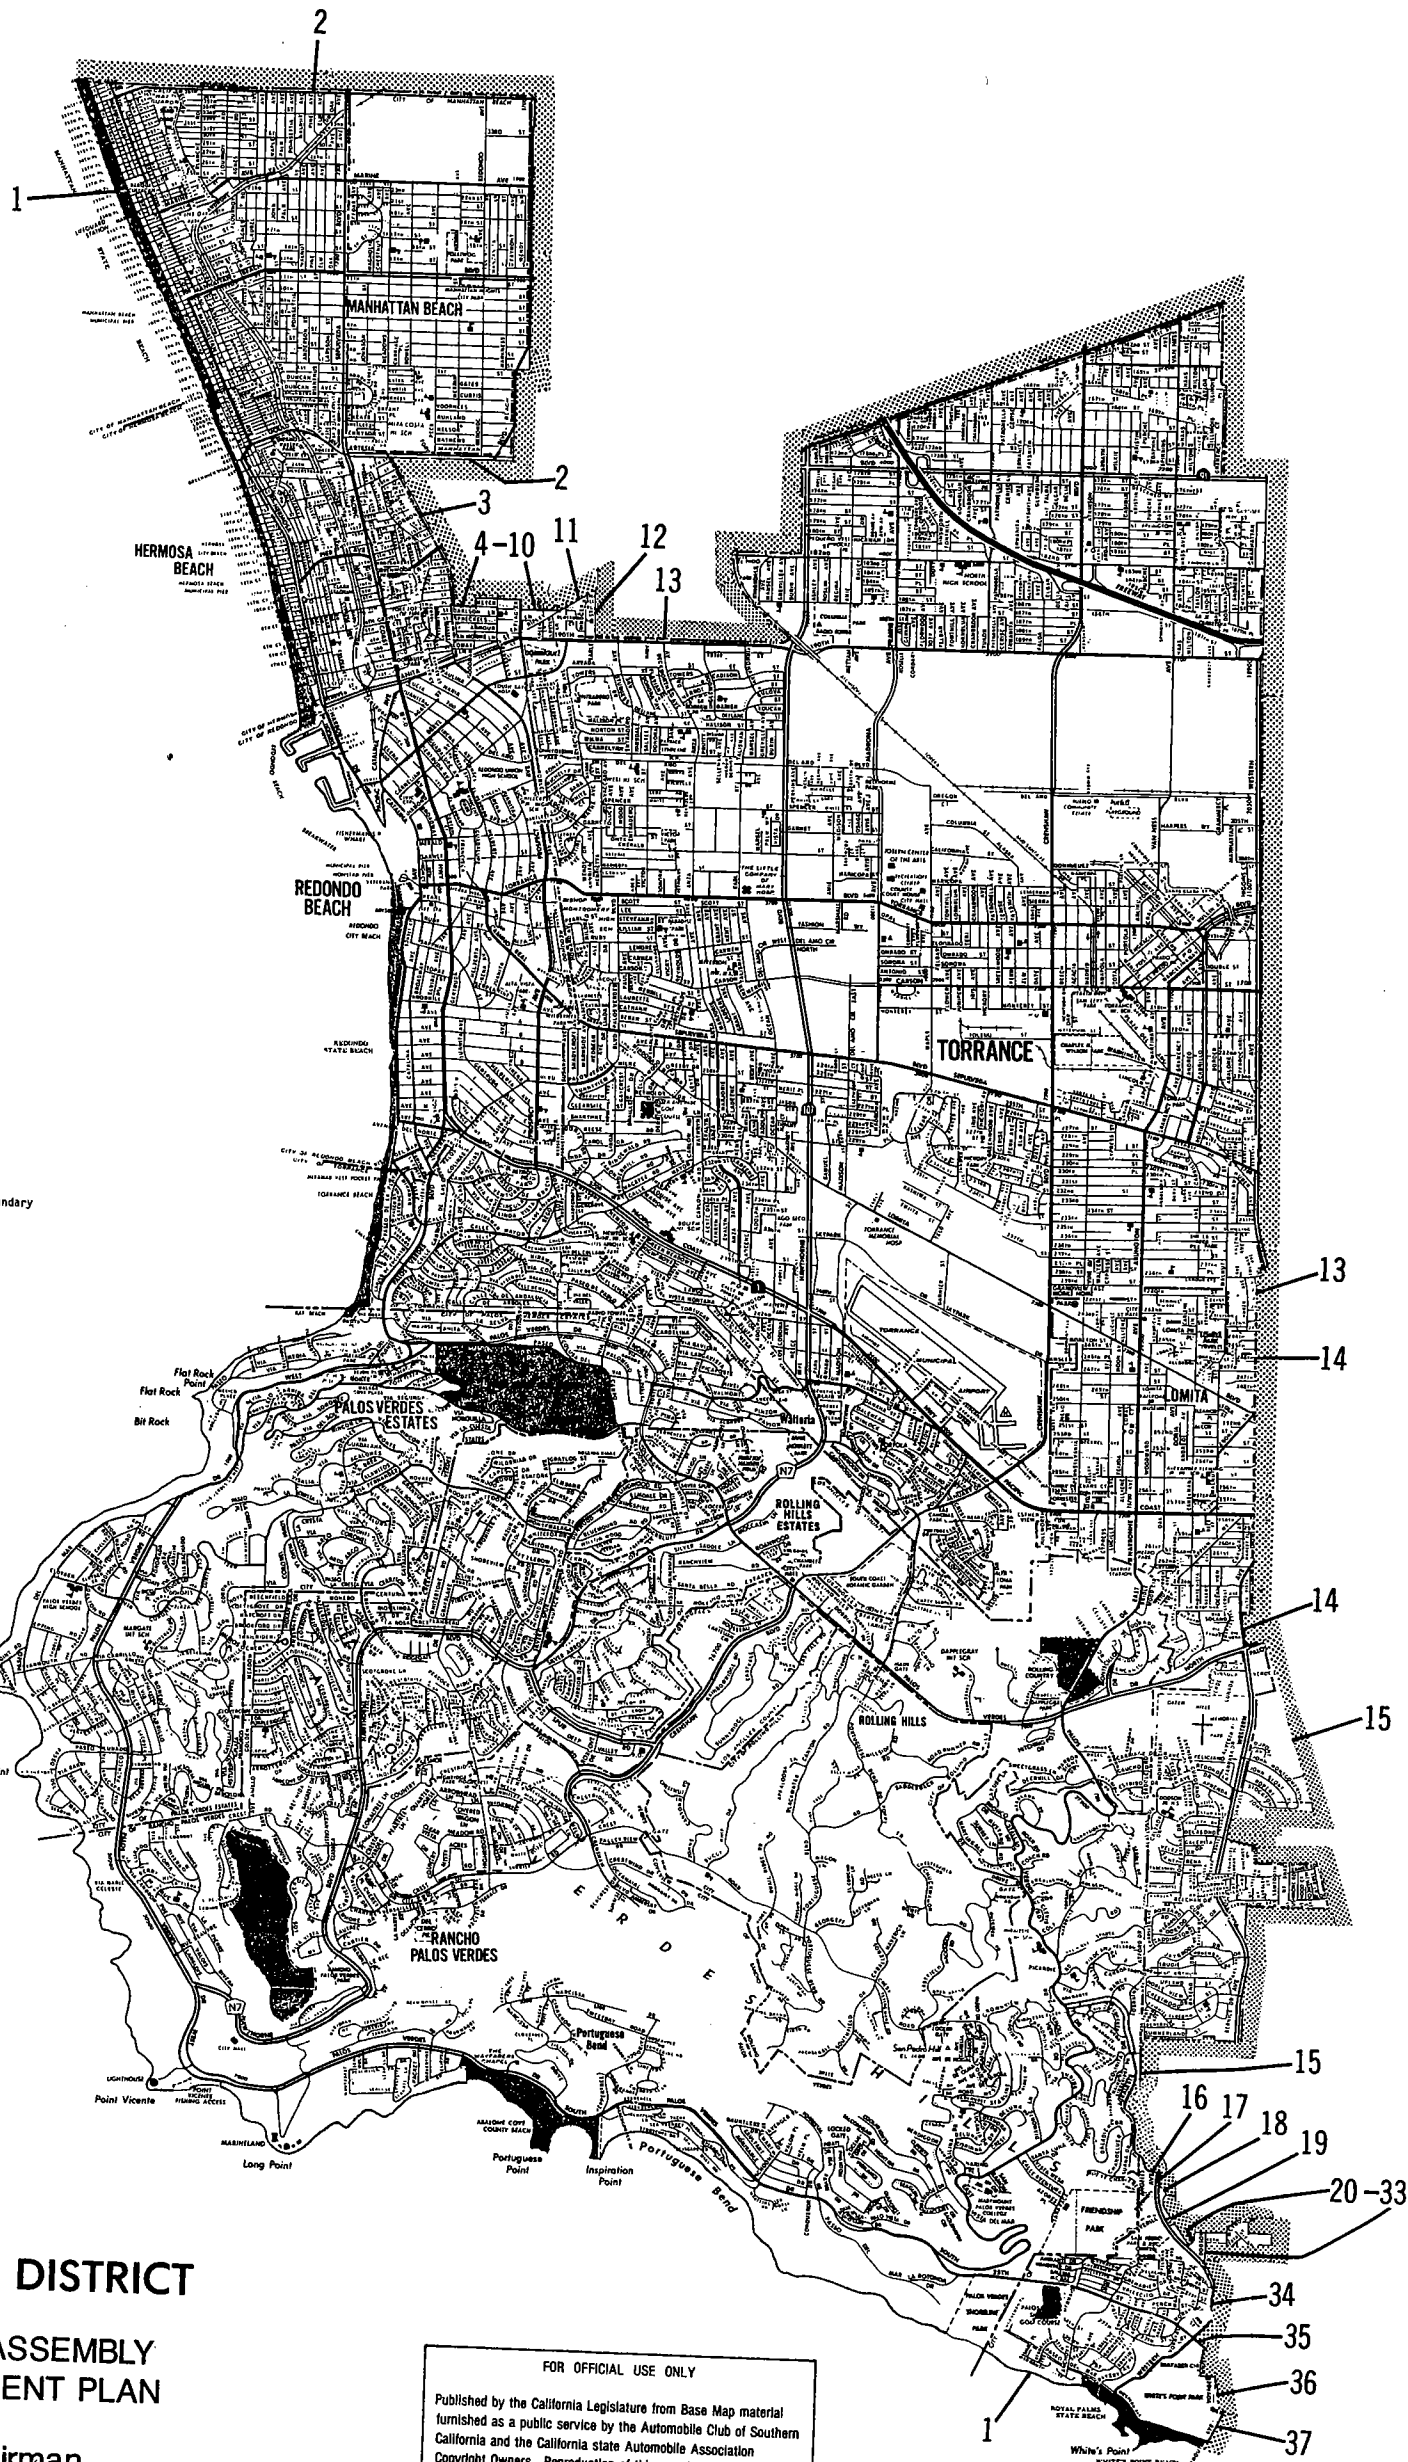

- INDEX OF BOUNDARIES**
1. Pacific Ocean
  2. Manhattan Beach City Limit
  3. Hermosa Beach City Limit
  4. Havemeyer Lane
  5. Goodman Avenue
  6. Morgan Lane
  7. Markness Lane
  8. Morgan Lane
  9. Flagler Lane
  10. Havemeyer Lane
  11. Ripley Avenue
  12. Rindge Lane
  13. Torrance City Limit
  14. Lomita City Limit
  15. Los Angeles City Limit
  16. 9th Street
  17. Western Avenue
  18. Goodhope Avenue
  19. Trotwood Avenue
  20. Wycliff Avenue
  21. 14th Street
  22. Weymouth Avenue
  23. 15th Street
  24. Averill Avenue
  25. 14th Street
  26. Patton Avenue
  27. 15th Street
  28. Le Grand Terrace
  29. Alberta Street
  30. Sunnyside Terrace
  31. Weymouth Avenue
  32. 15th Street
  33. Dodson Avenue
  34. Western Avenue
  35. 25th Street
  36. White Point Park Easterly Boundary
  37. Weymouth Avenue & Extension

**51st ASSEMBLY DISTRICT**

**CALIFORNIA STATE ASSEMBLY  
1982 REAPPORTIONMENT PLAN**

Johan Klehs, Chairman  
Assembly Committee on  
Elections and Reapportionment

FOR OFFICIAL USE ONLY

Published by the California Legislature from Base Map material furnished as a public service by the Automobile Club of Southern California and the California State Automobile Association Copyright Owners. Reproduction of this map is prohibited without consent of the copyright owner.