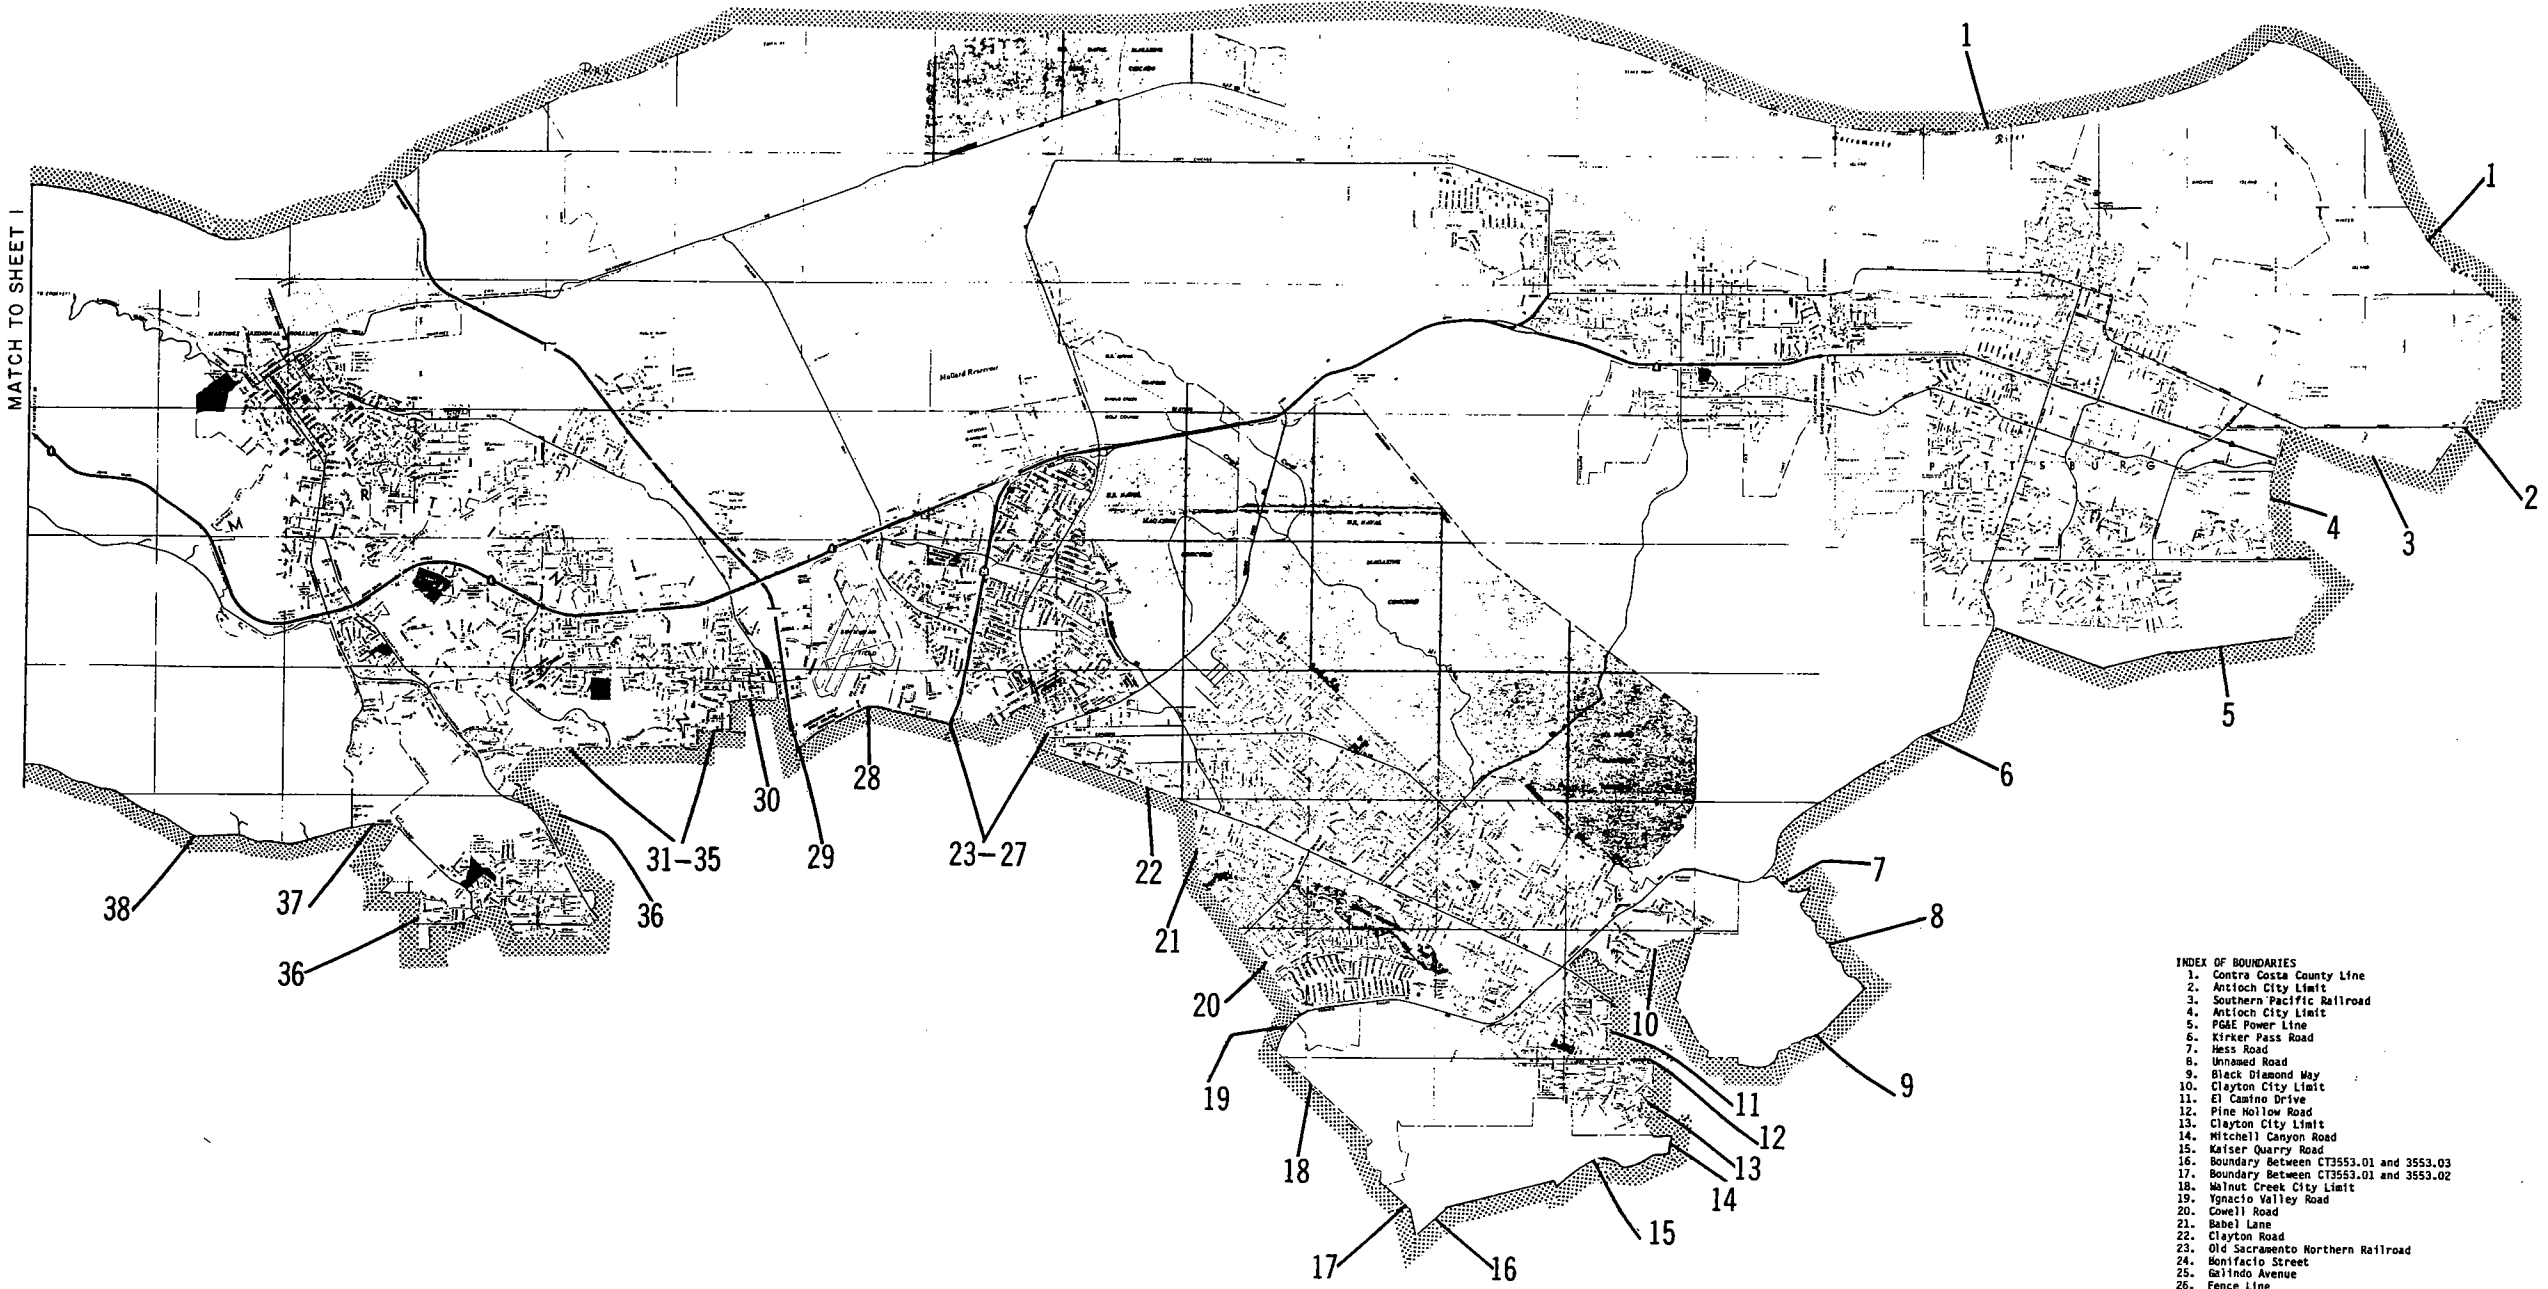

11th ASSEMBLY DISTRICT
Sheet 2 of 2

CALIFORNIA STATE ASSEMBLY
1982 REAPPORTIONMENT PLAN

Johan Klehs, Chairman
Assembly Committee on
Elections and Reapportionment

FOR OFFICIAL USE ONLY

Published by the California Legislature from Base Map material furnished as a public service by the Automobile Club of Southern California and the California State Automobile Association. Copyright Owners. Reproduction of this map is prohibited without consent of the copyright owner.

1. **INDEX OF BOUNDARIES**
1. Contra Costa County Line
  2. Antioch City Limit
  3. Southern Pacific Railroad
  4. Antioch City Limit
  5. PG&E Power Line
  6. Kirker Pass Road
  7. Hess Road
  8. Unnamed Road
  9. Black Diamond Way
  10. Clayton City Limit
  11. El Camino Drive
  12. Pine Hollow Road
  13. Clayton City Limit
  14. Mitchell Canyon Road
  15. Kaiser Quarry Road
  16. Boundary Between CT3553.01 and 3553.03
  17. Boundary Between CT3553.01 and 3553.02
  18. Walnut Creek City Limit
  19. Ygnacio Valley Road
  20. Cowell Road
  21. Babel Lane
  22. Clayton Road
  23. Old Sacramento Northern Railroad
  24. Bonifacio Street
  25. Galindo Avenue
  26. Fence Line
  27. State Highway 24
  28. Concord Avenue
  29. Interstate 680
  30. Pleasant Hill City Limit
  31. 4th Avenue South and Extension
  32. Ironwood Drive
  33. 5th Avenue South
  34. Martinez City Limit
  35. Pleasant Hill City Limit
  36. Martinez City Limit
  37. Reliez Valley Road
  38. Alhambra Valley Road