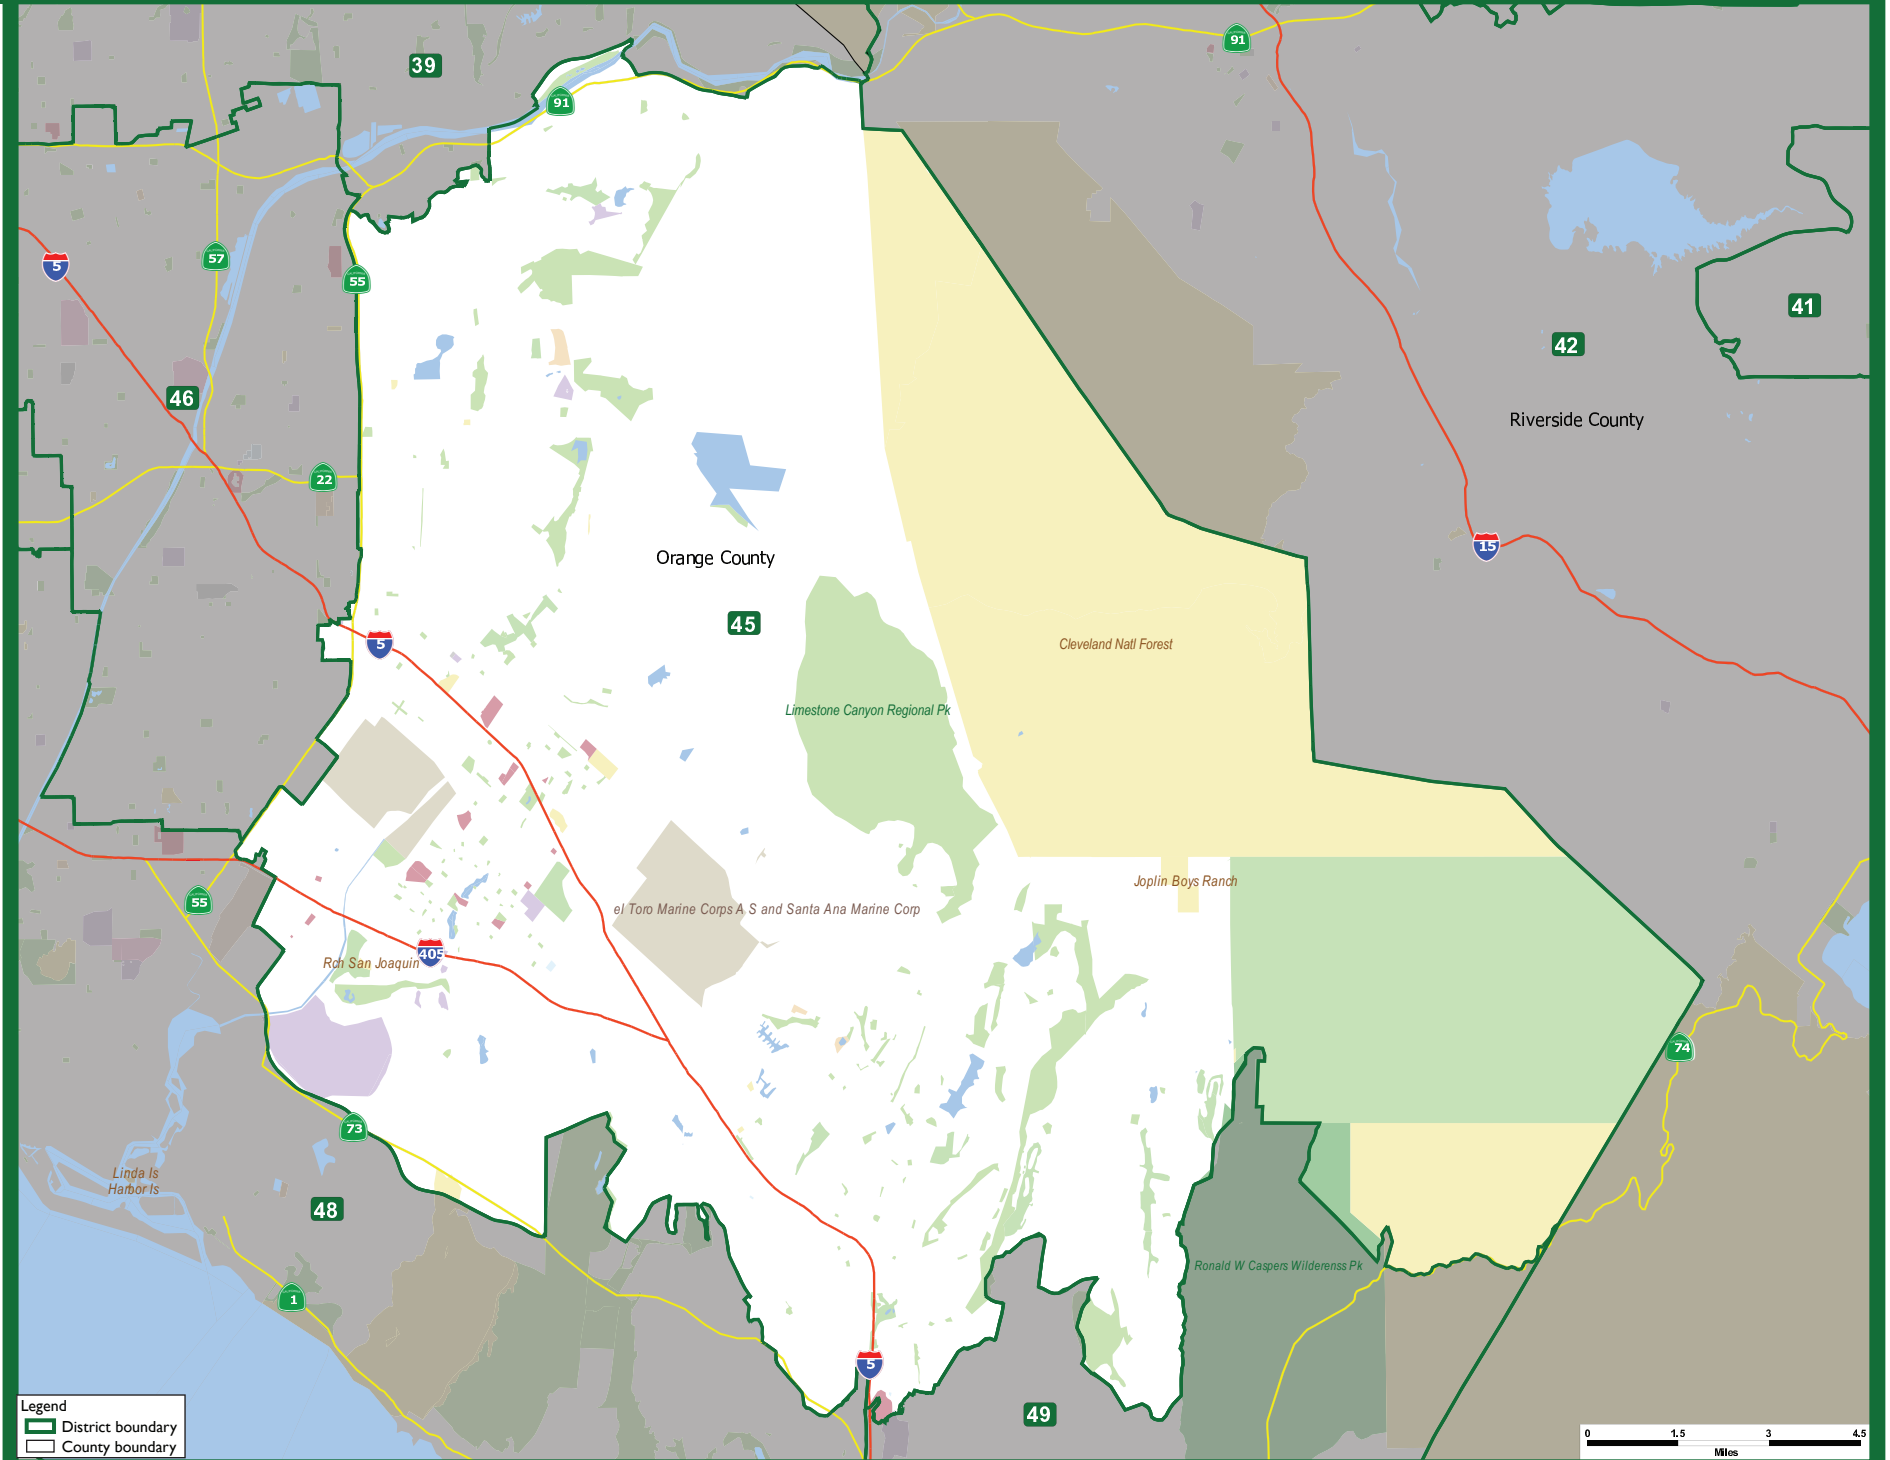

State of California  
Congressional District 45

Legend  
District boundary  
County boundary