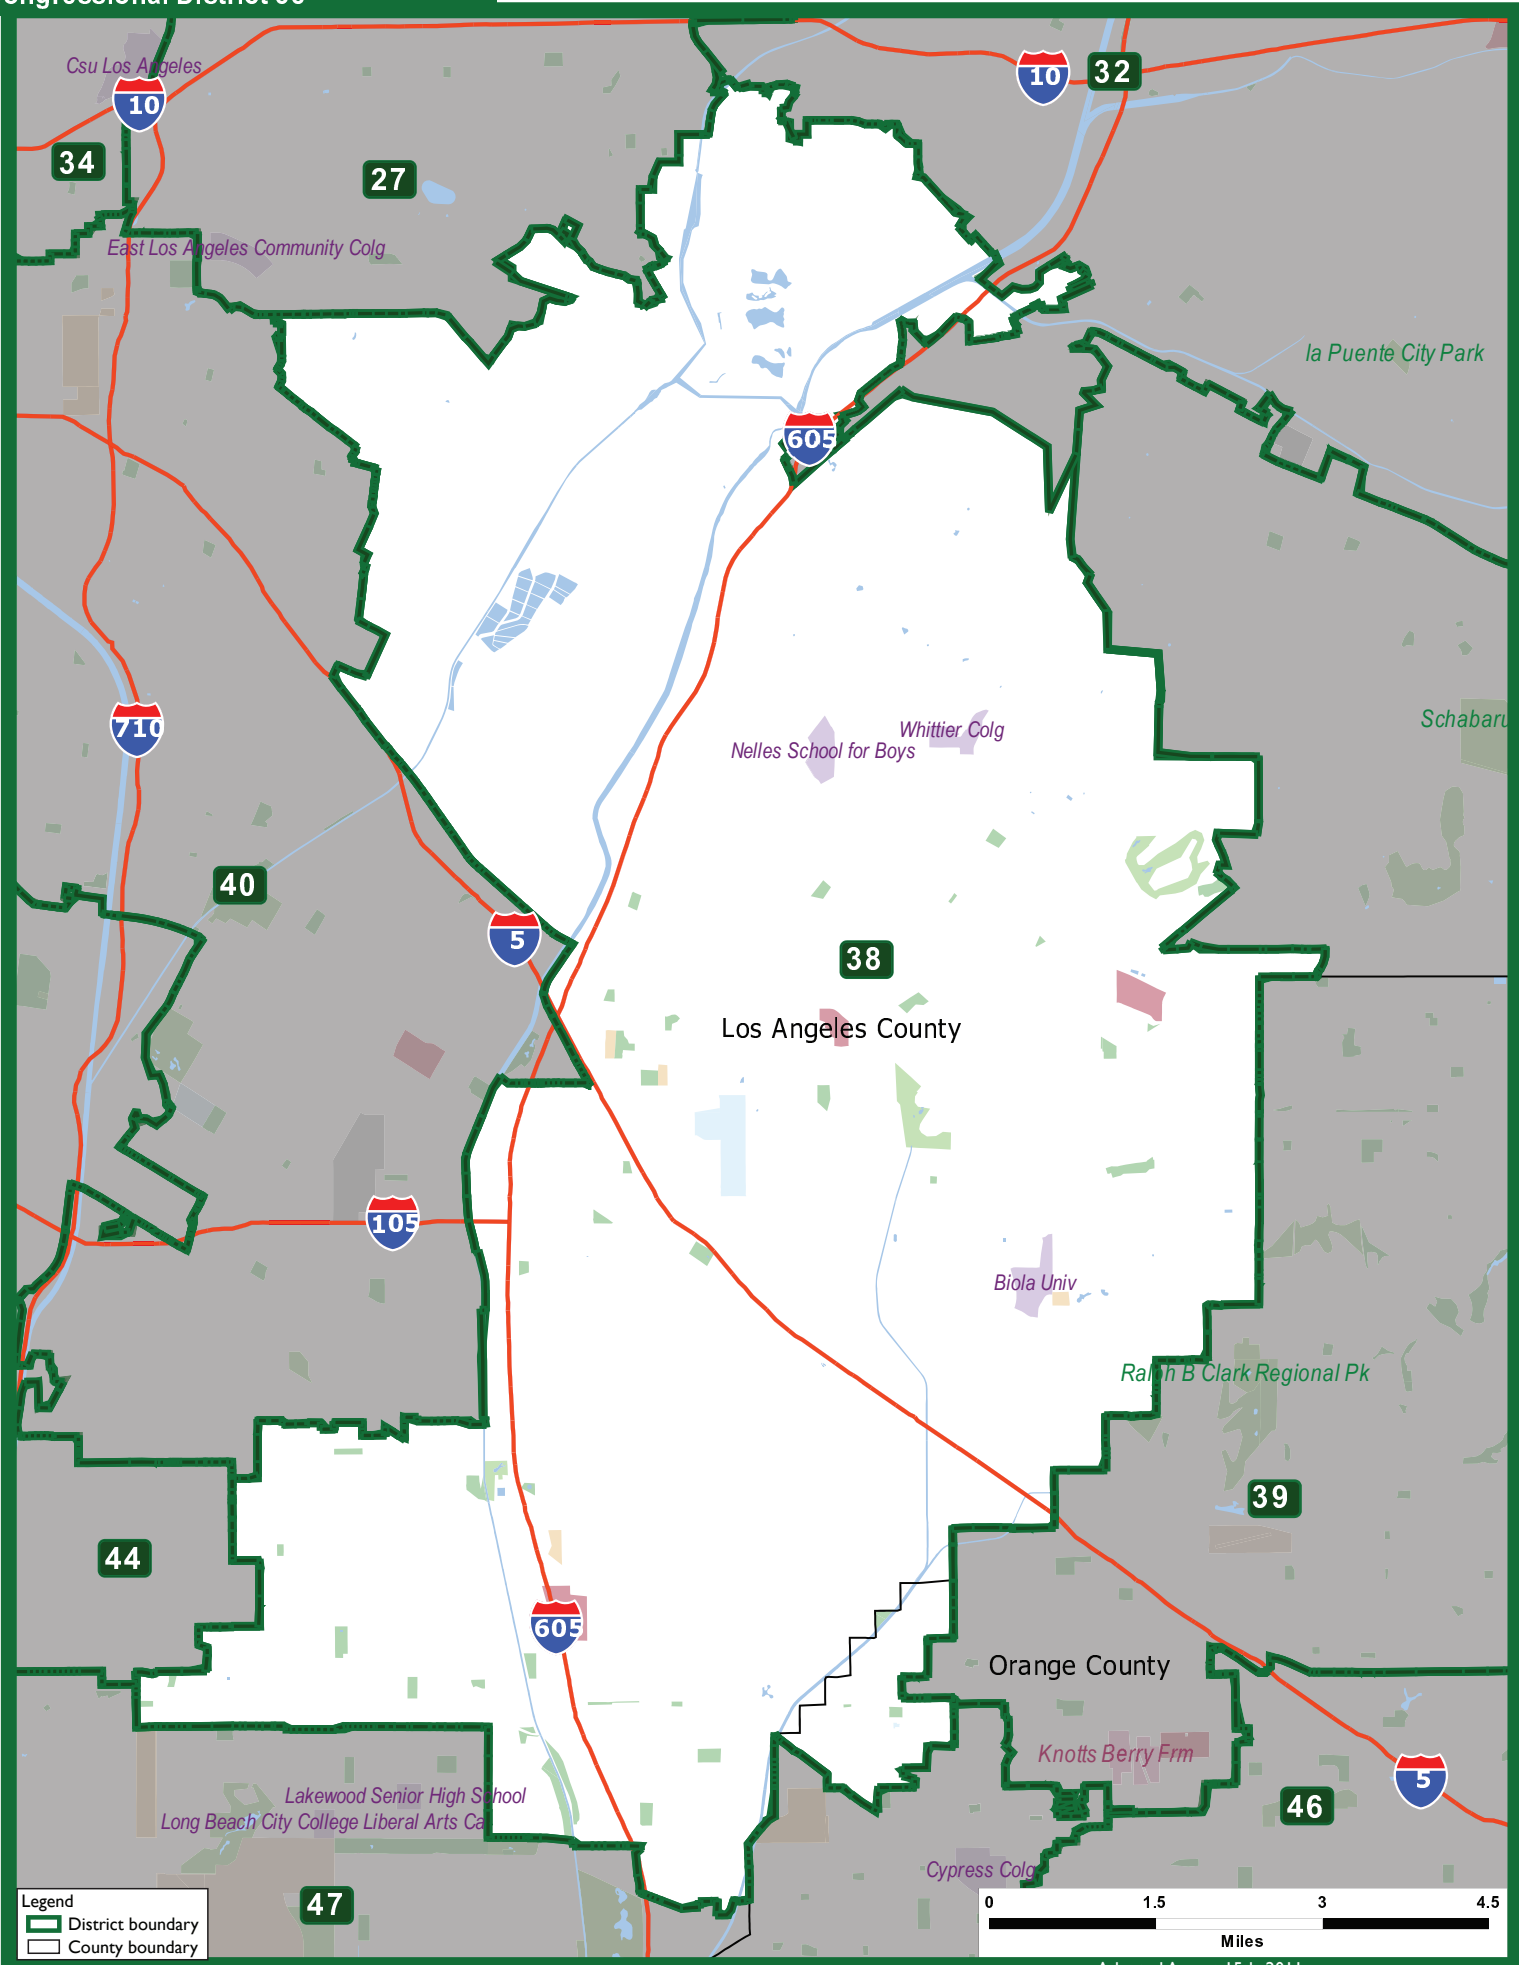

State of California
Congressional District 38

Legend
District boundary
County boundary

0 1.5 3 4.5
Miles