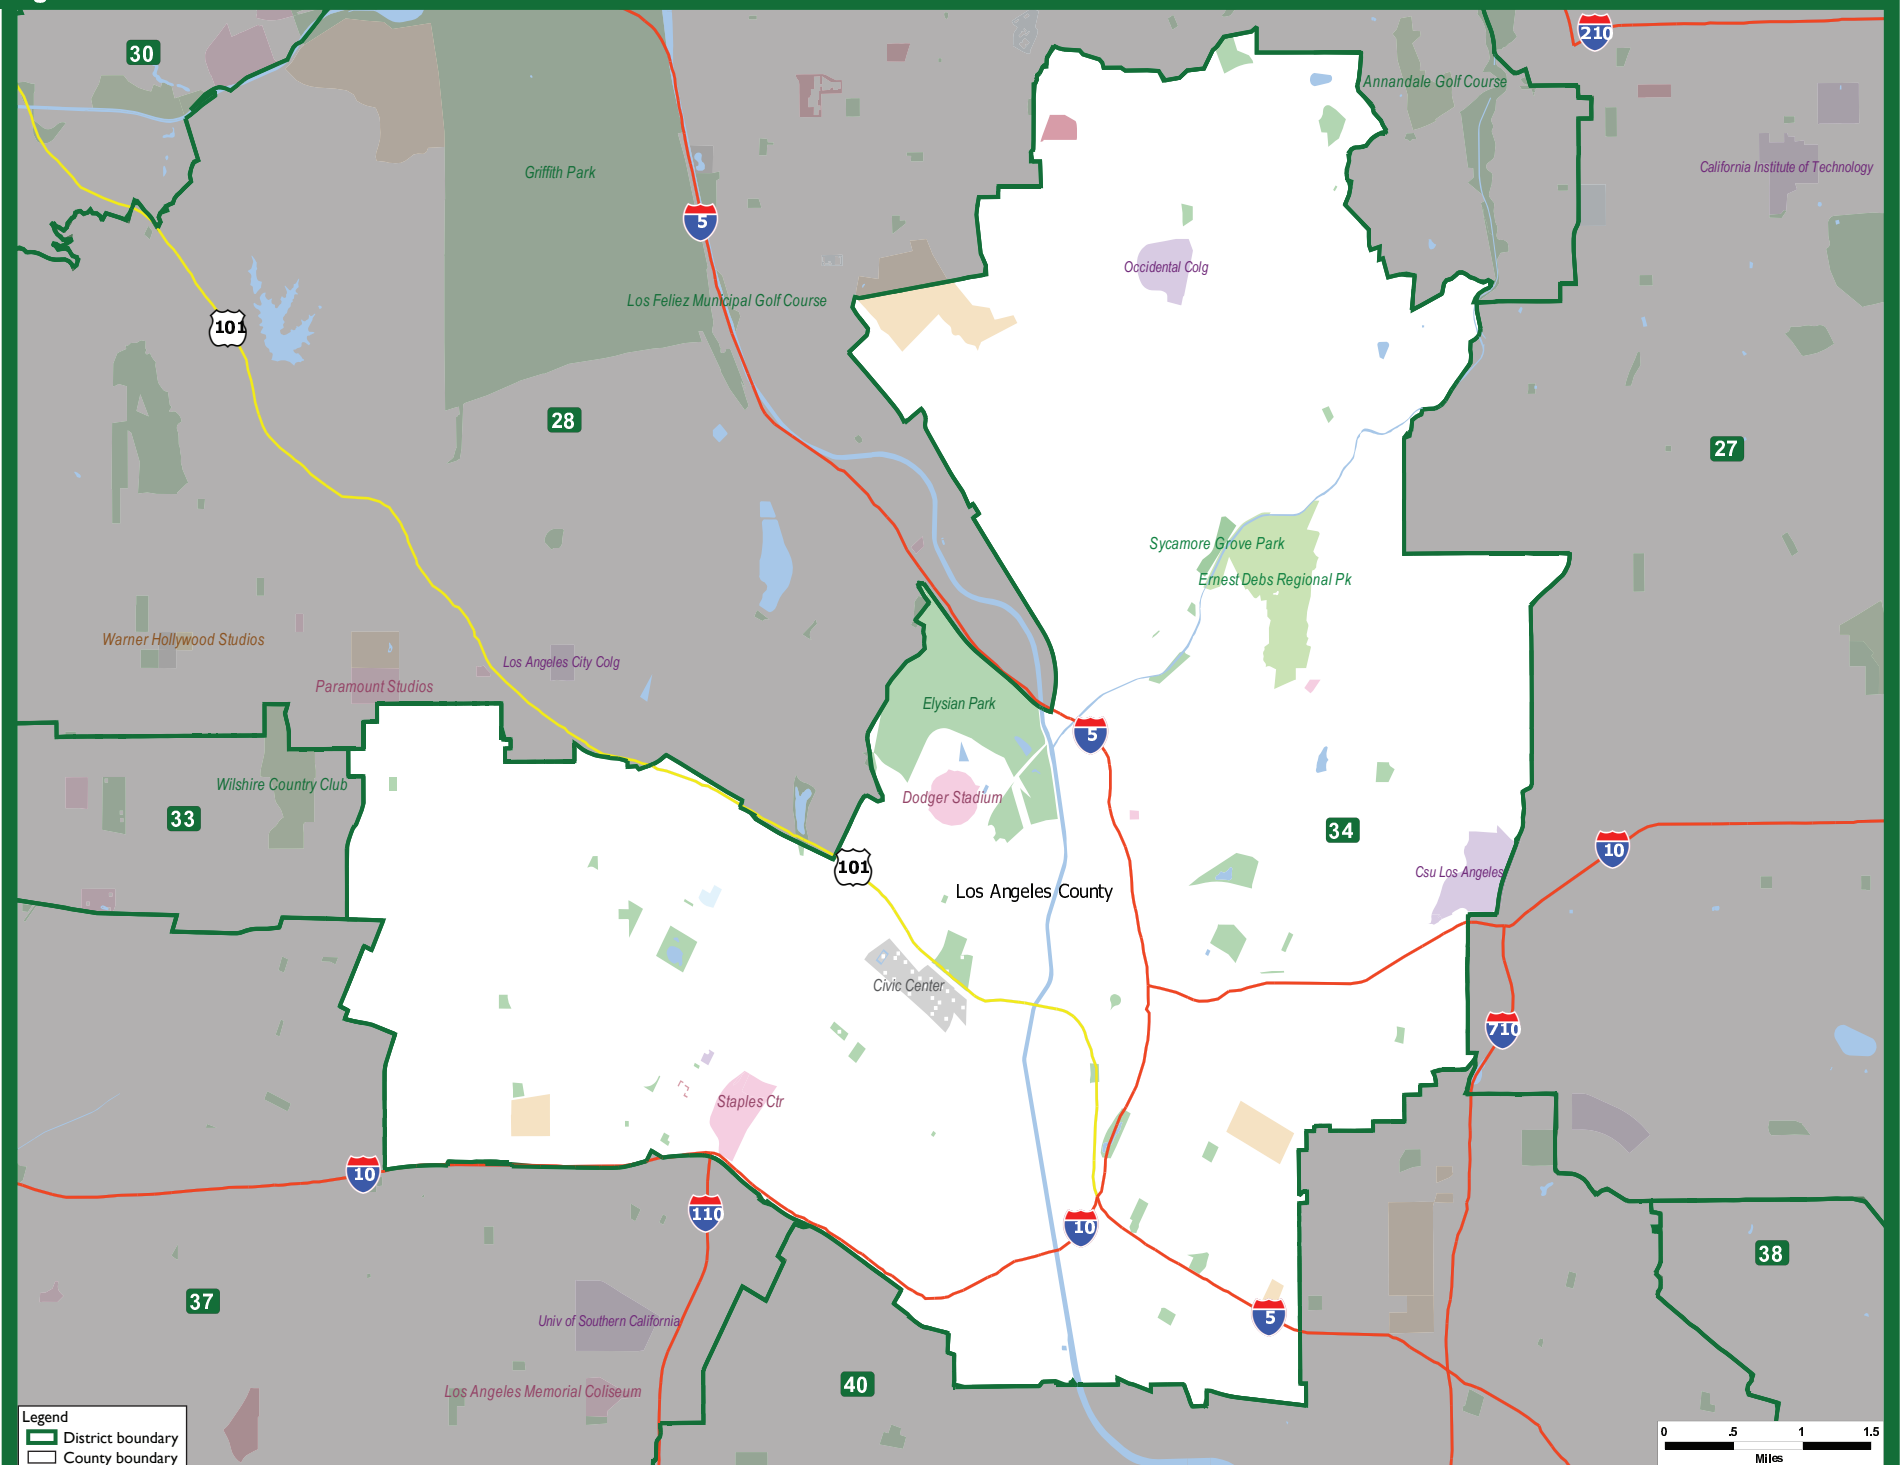

State of California  
Congressional District 34

Legend  
District boundary  
County boundary

0 .5 1 1.5  
Miles

Adopted August 15th, 2011  
Statewide Database 2013, <http://statewidedatabase.org/>  
University of California, Berkeley School of Law