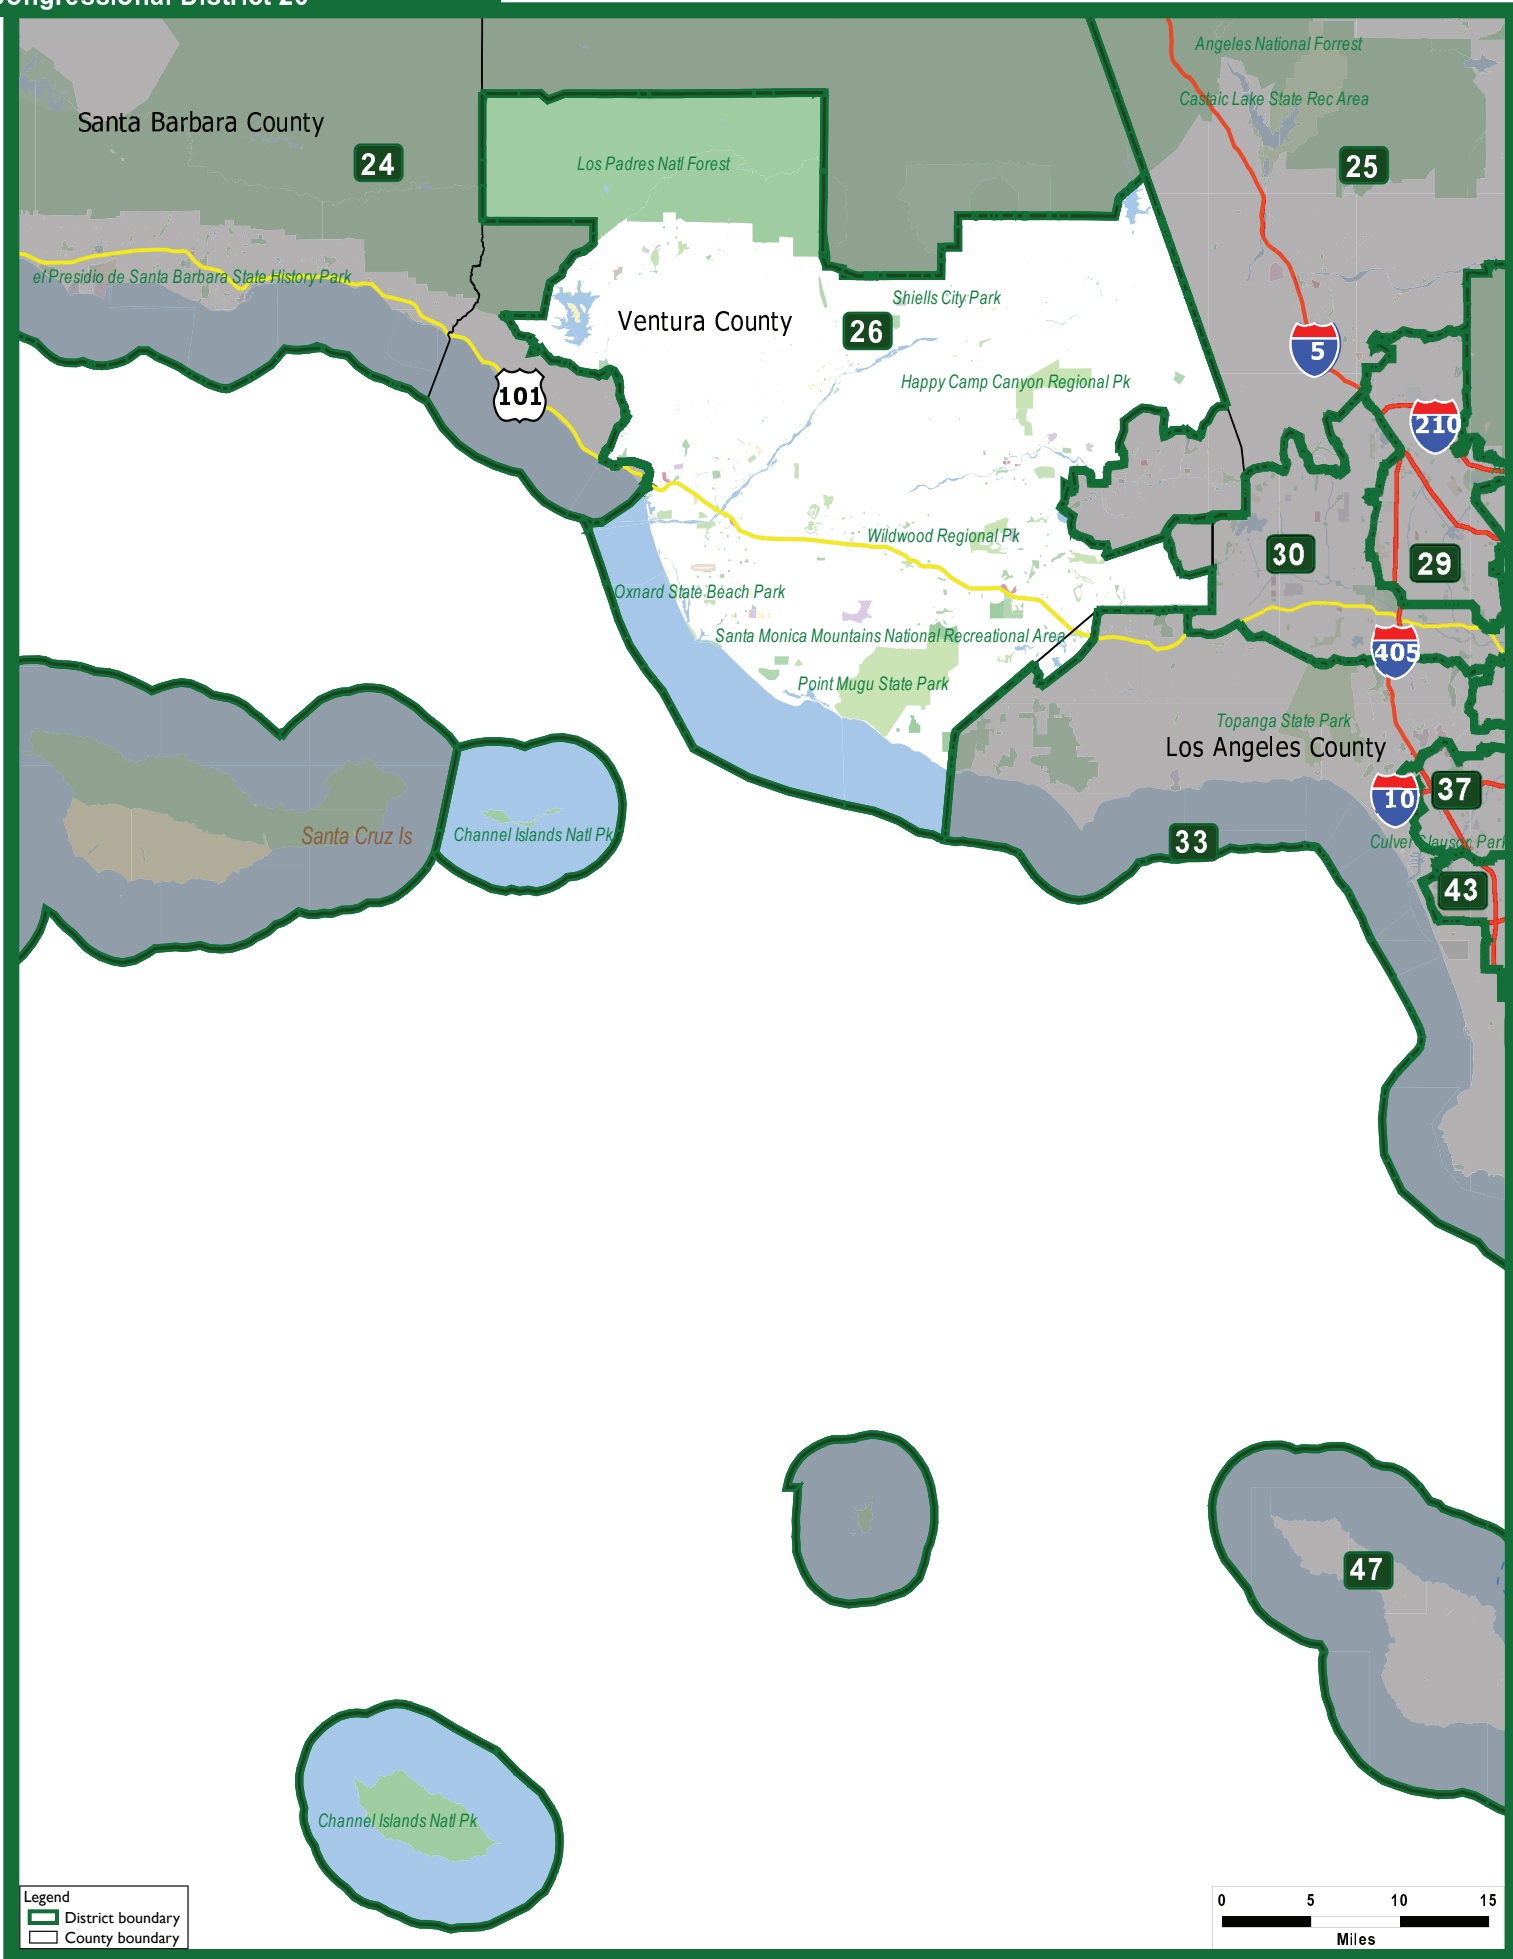

State of California
Congressional District 26

Legend
District boundary
County boundary

0 5 10 15
Miles