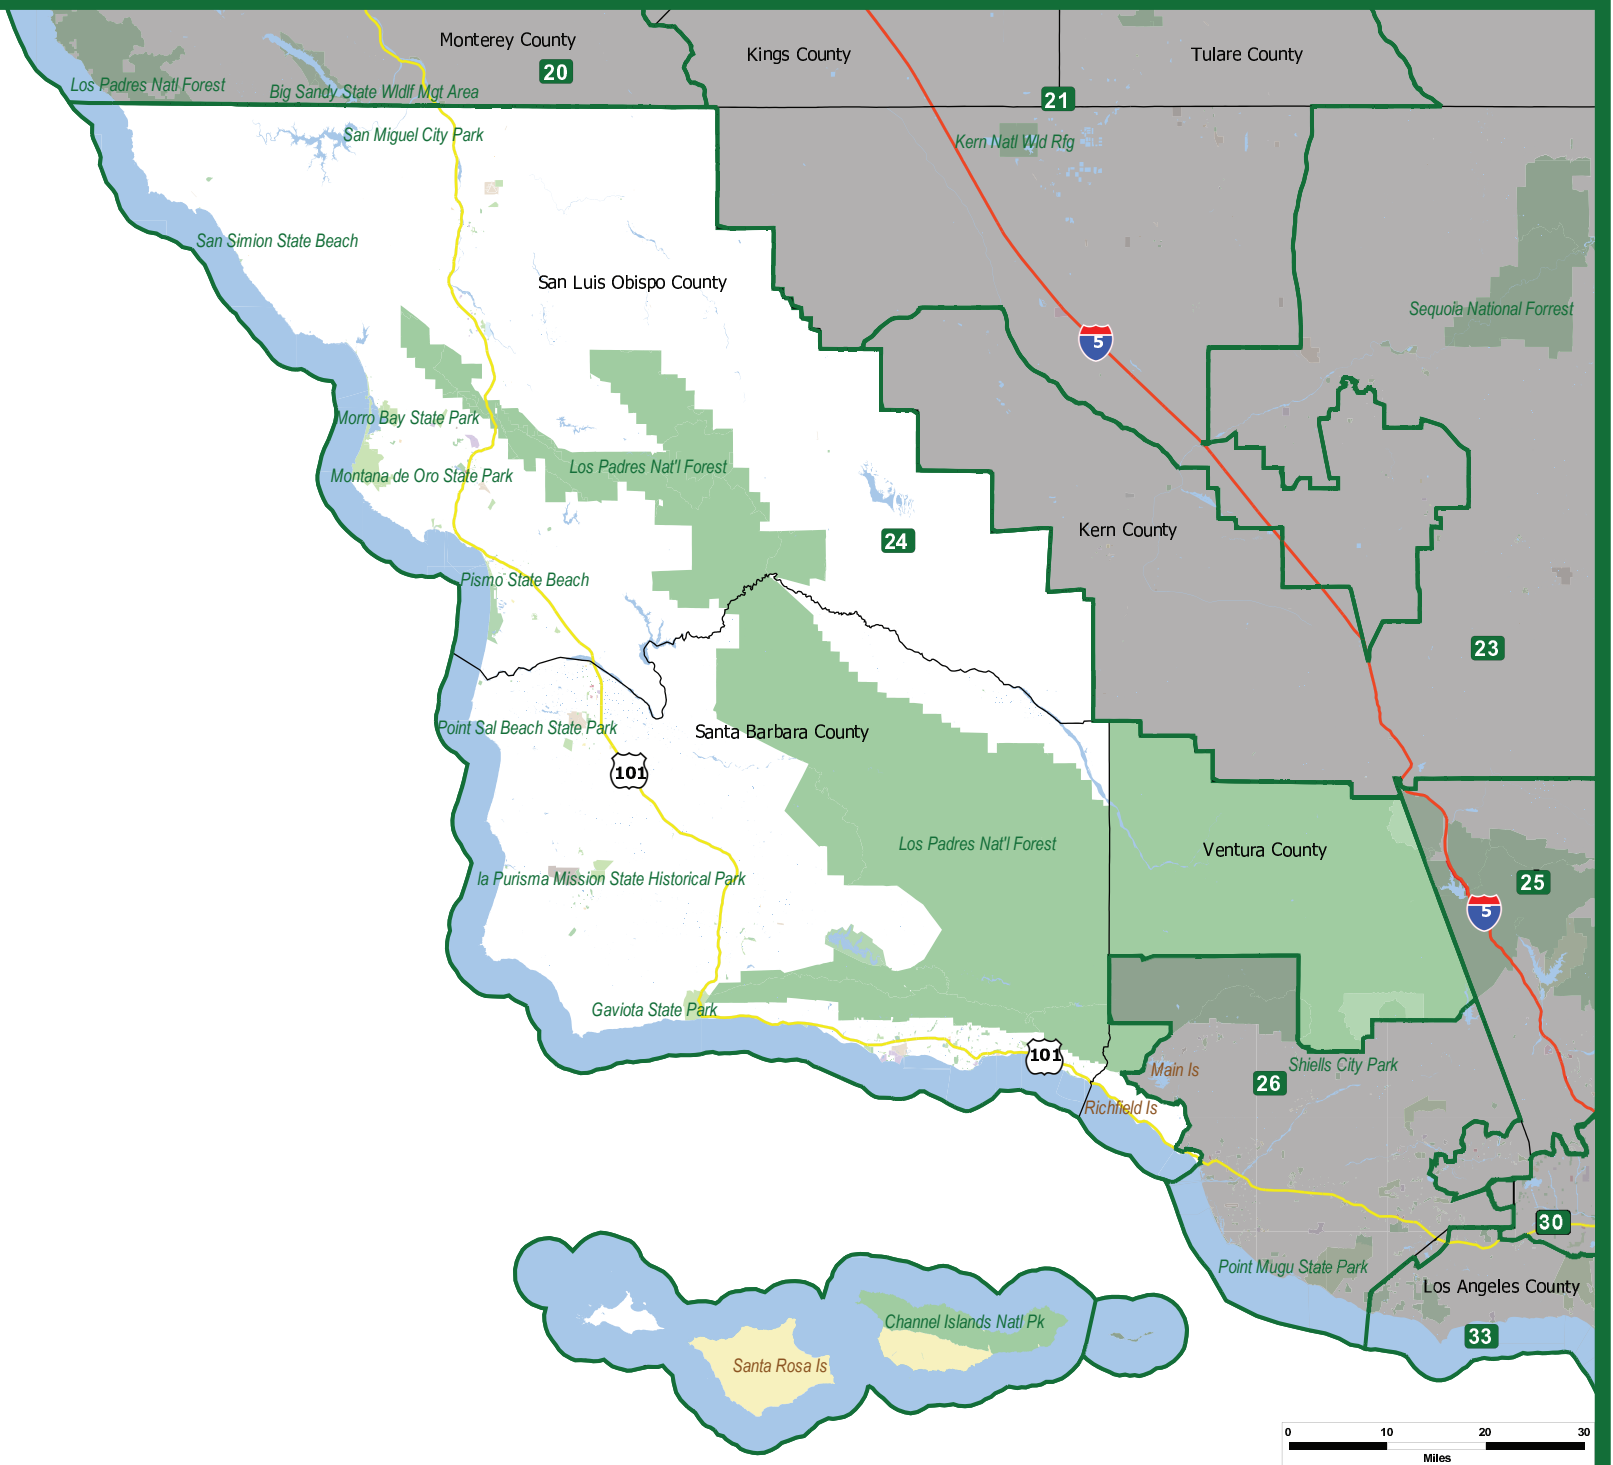

State of California
Congressional District 24

Legend
District boundary
County boundary

Adopted August 15th, 2011
Statewide Database 2013, <http://statewidedatabase.org/>
University of California, Berkeley School of Law