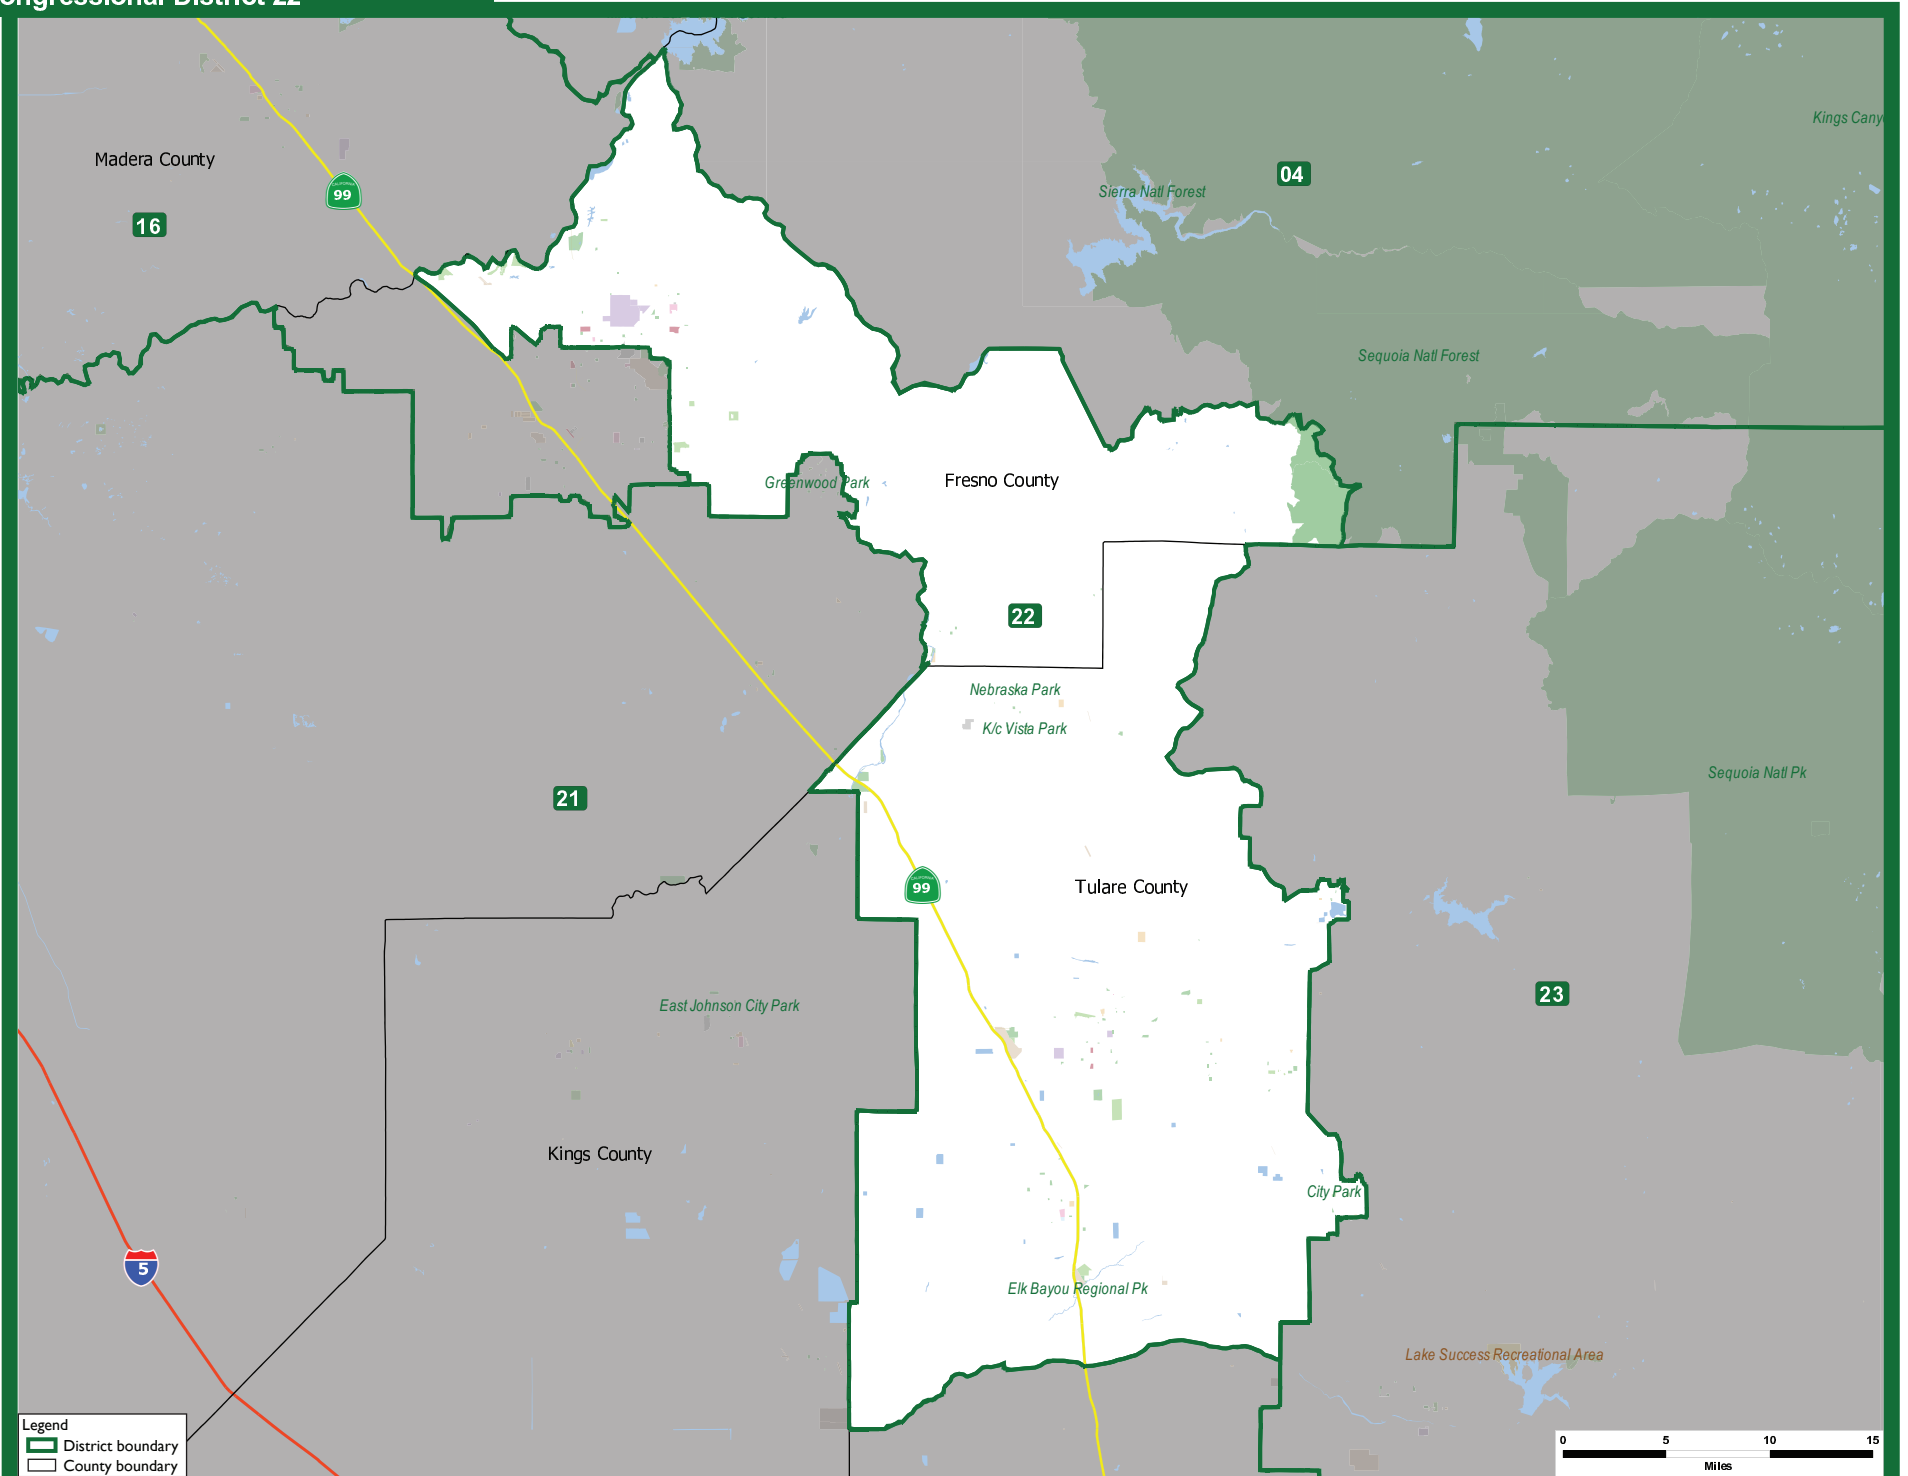

State of California
Congressional District 22

Legend
District boundary
County boundary

0 5 10 15
Miles

Adopted August 15th, 2011
Statewide Database 2013, <http://statewidedatabase.org/>
University of California, Berkeley School of Law