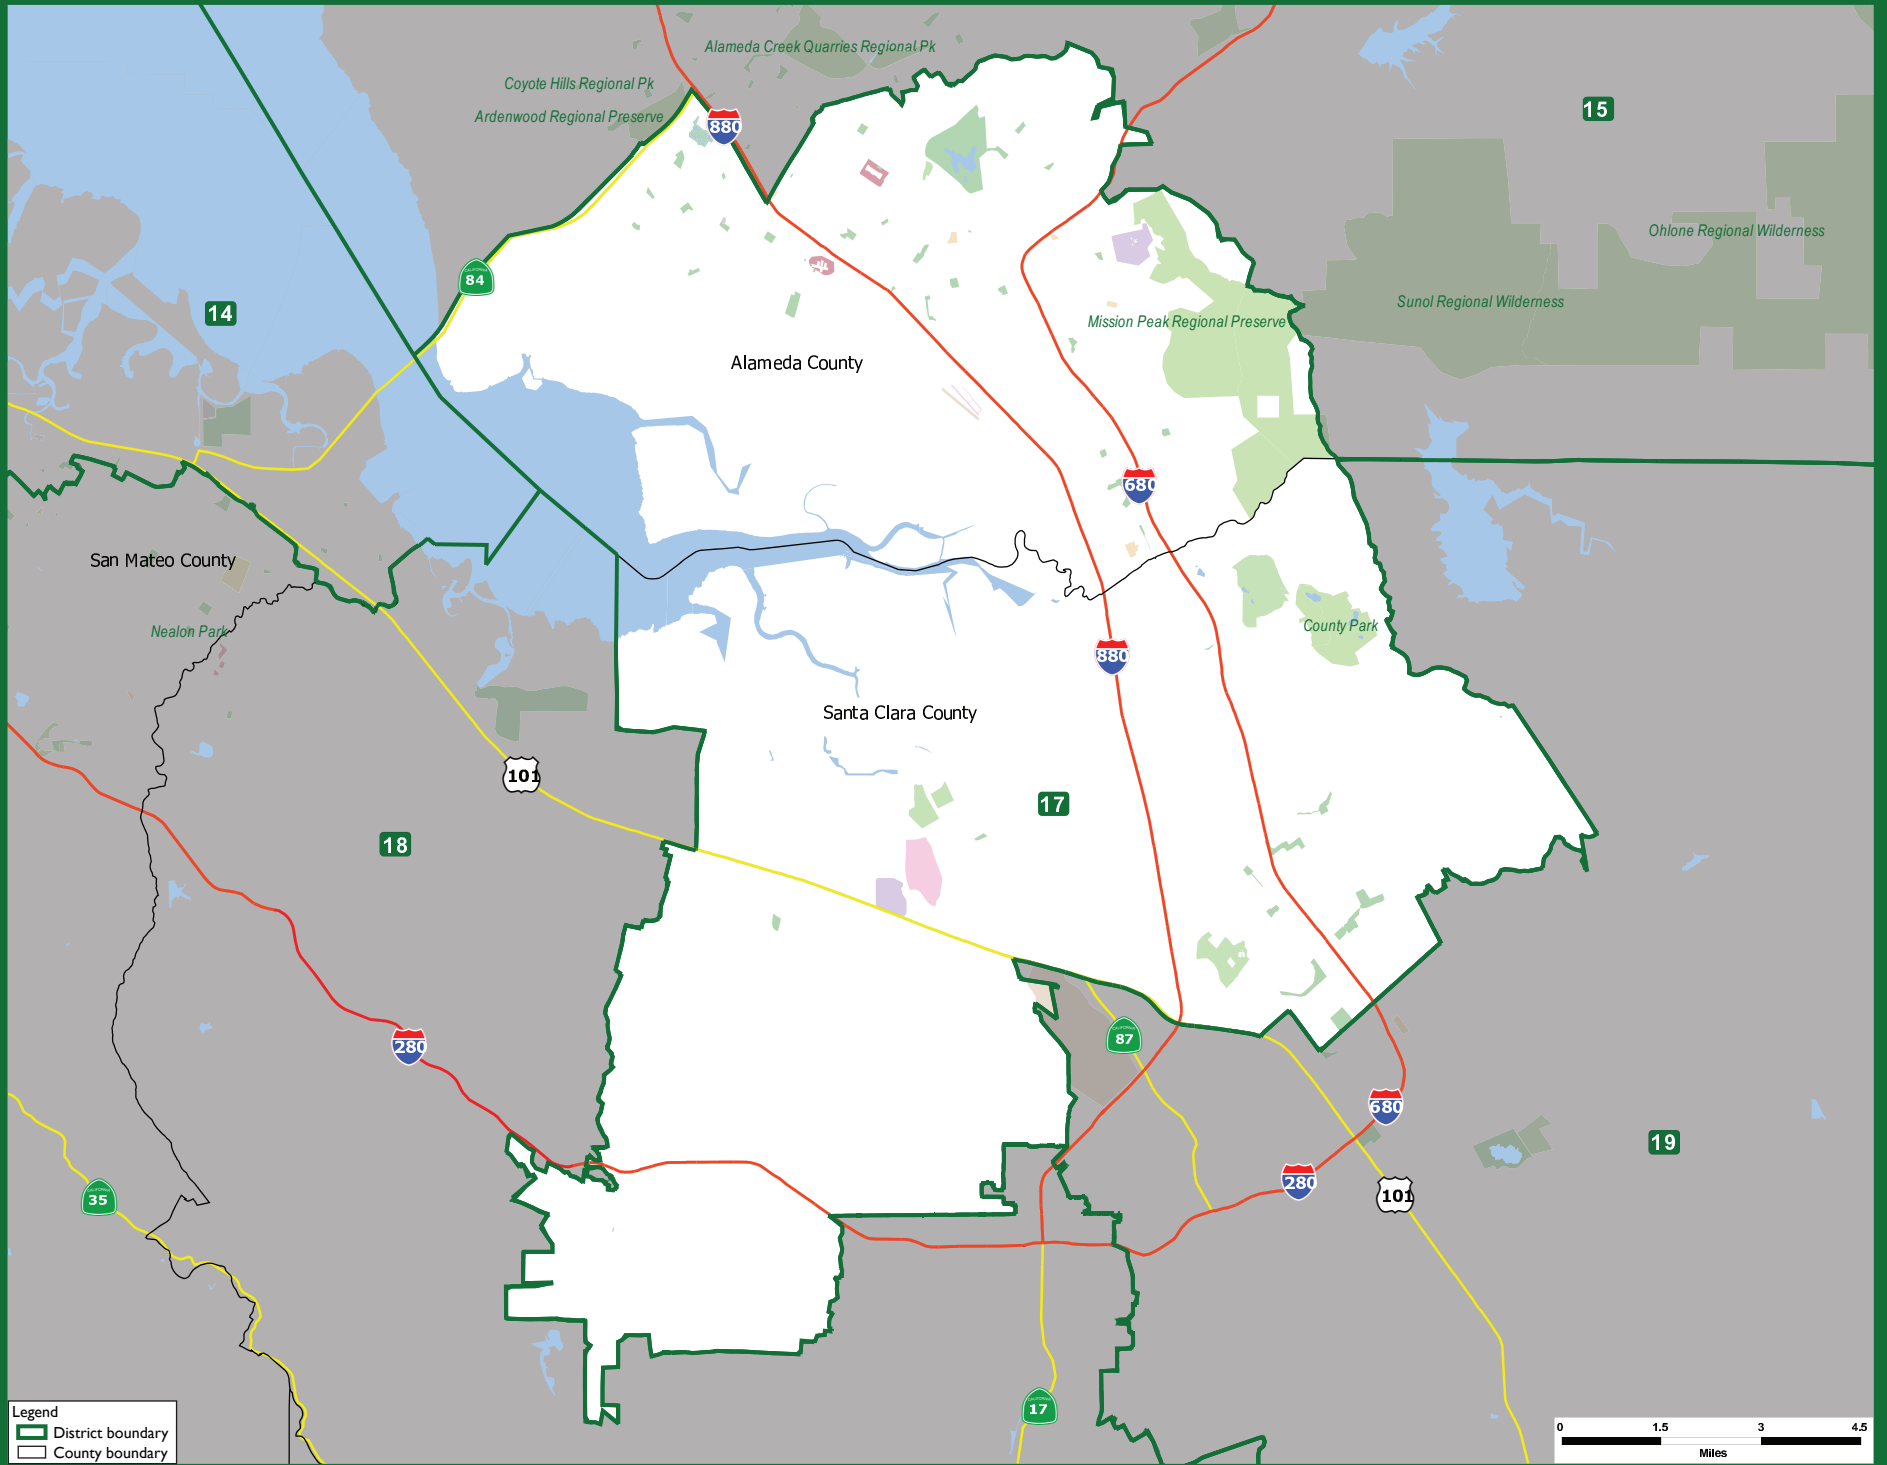

State of California
Congressional District 17

Legend
District boundary
County boundary

0 1.5 3 4.5
Miles

Adopted August 15th, 2011
Statewide Database 2013, <http://statewidedatabase.org/>
University of California, Berkeley School of Law