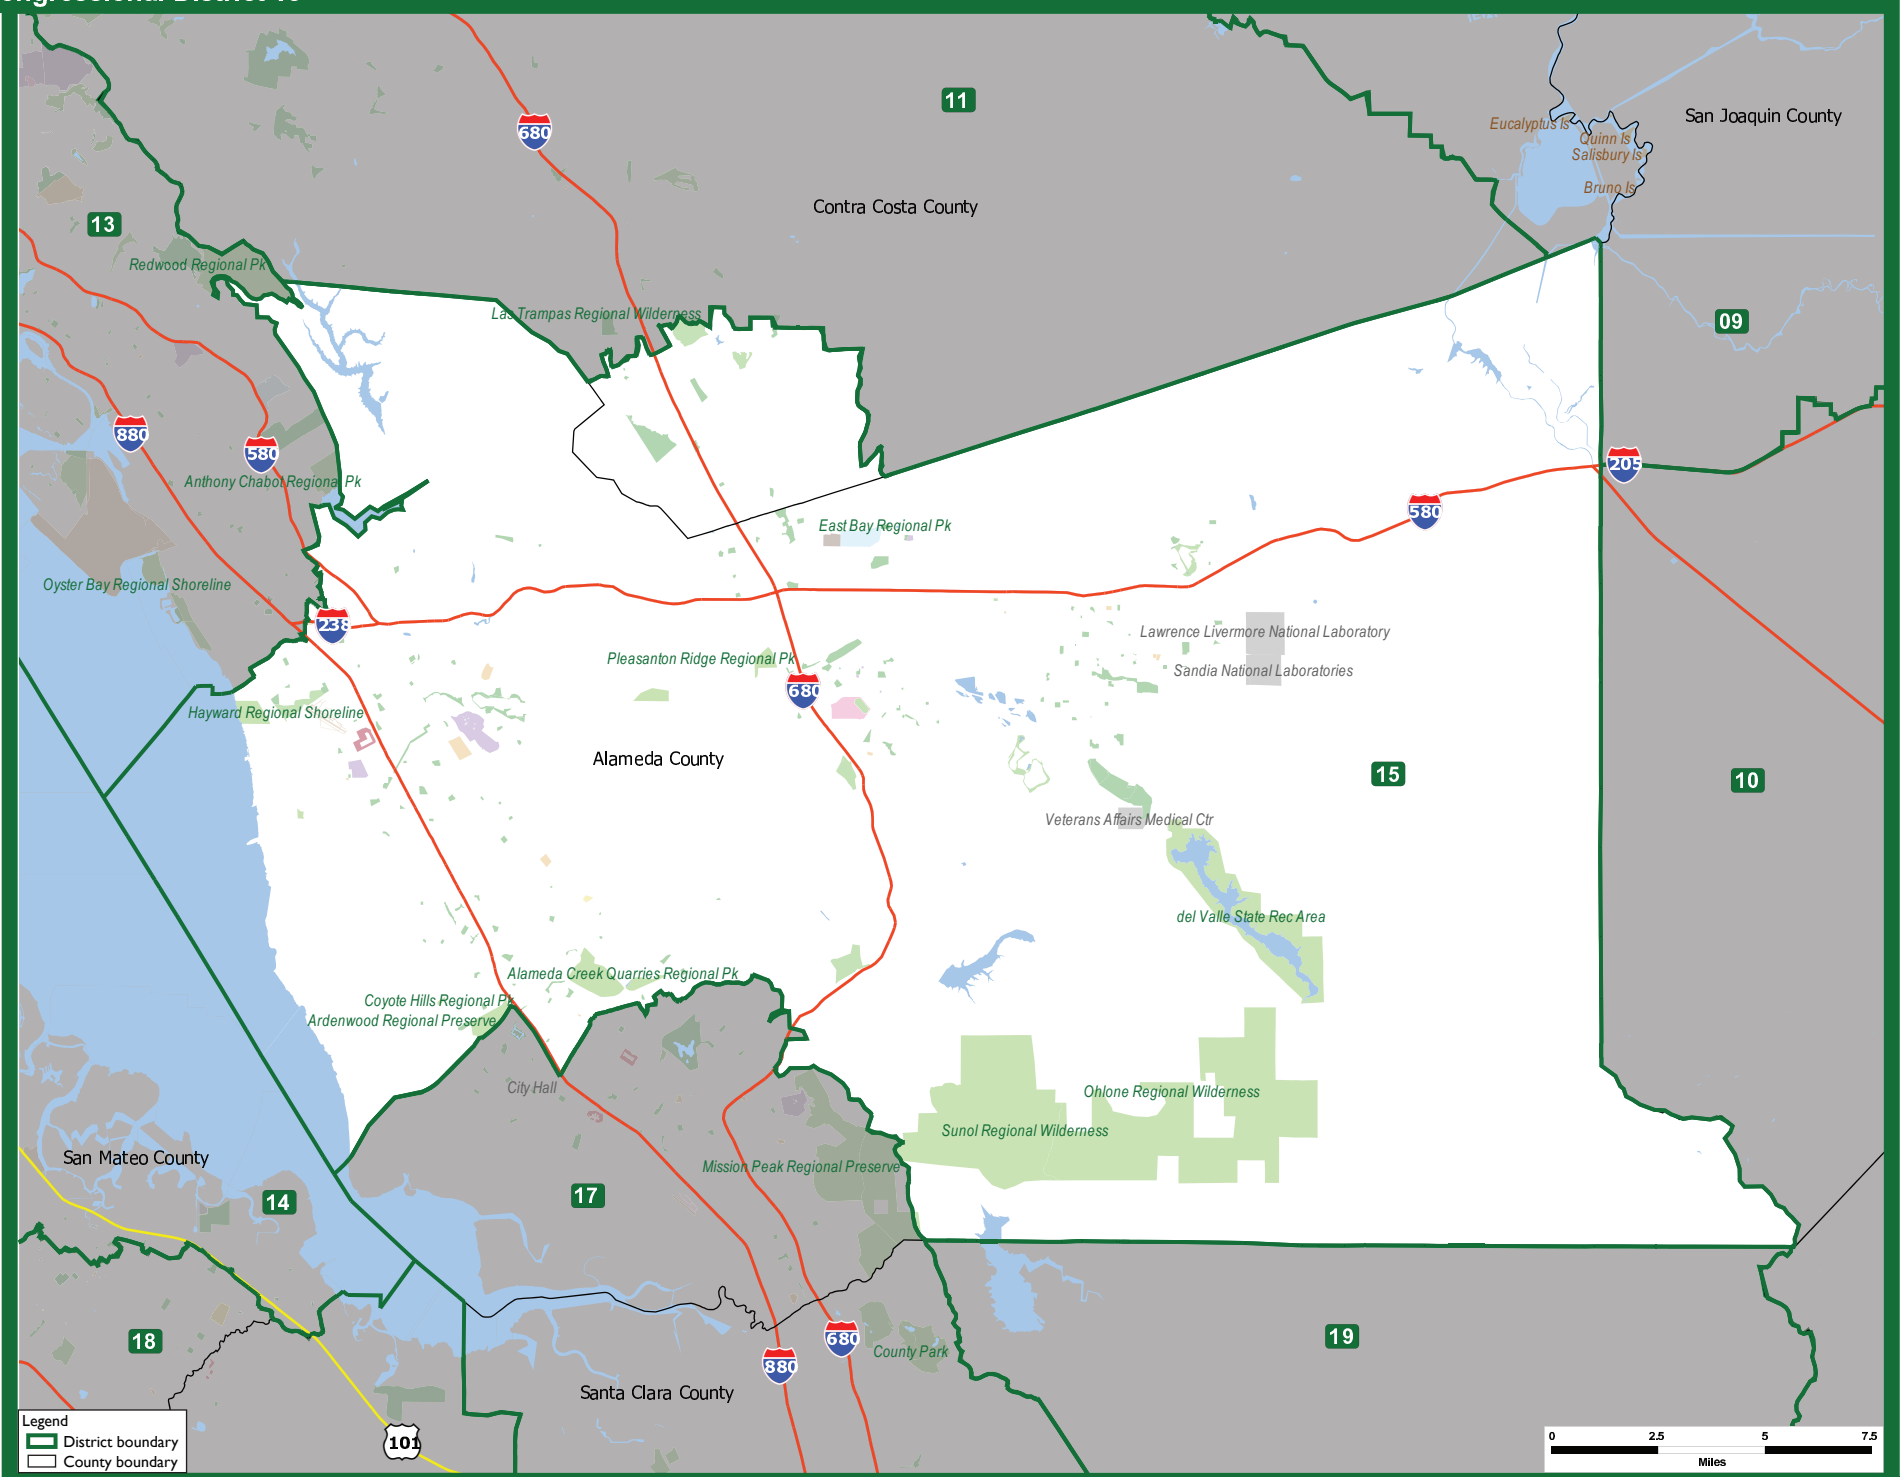

State of California
Congressional District 15

Legend
District boundary
County boundary

0 2.5 5 7.5
Miles

Adopted August 15th, 2011
Statewide Database 2013, <http://statewidedatabase.org/>
University of California, Berkeley School of Law