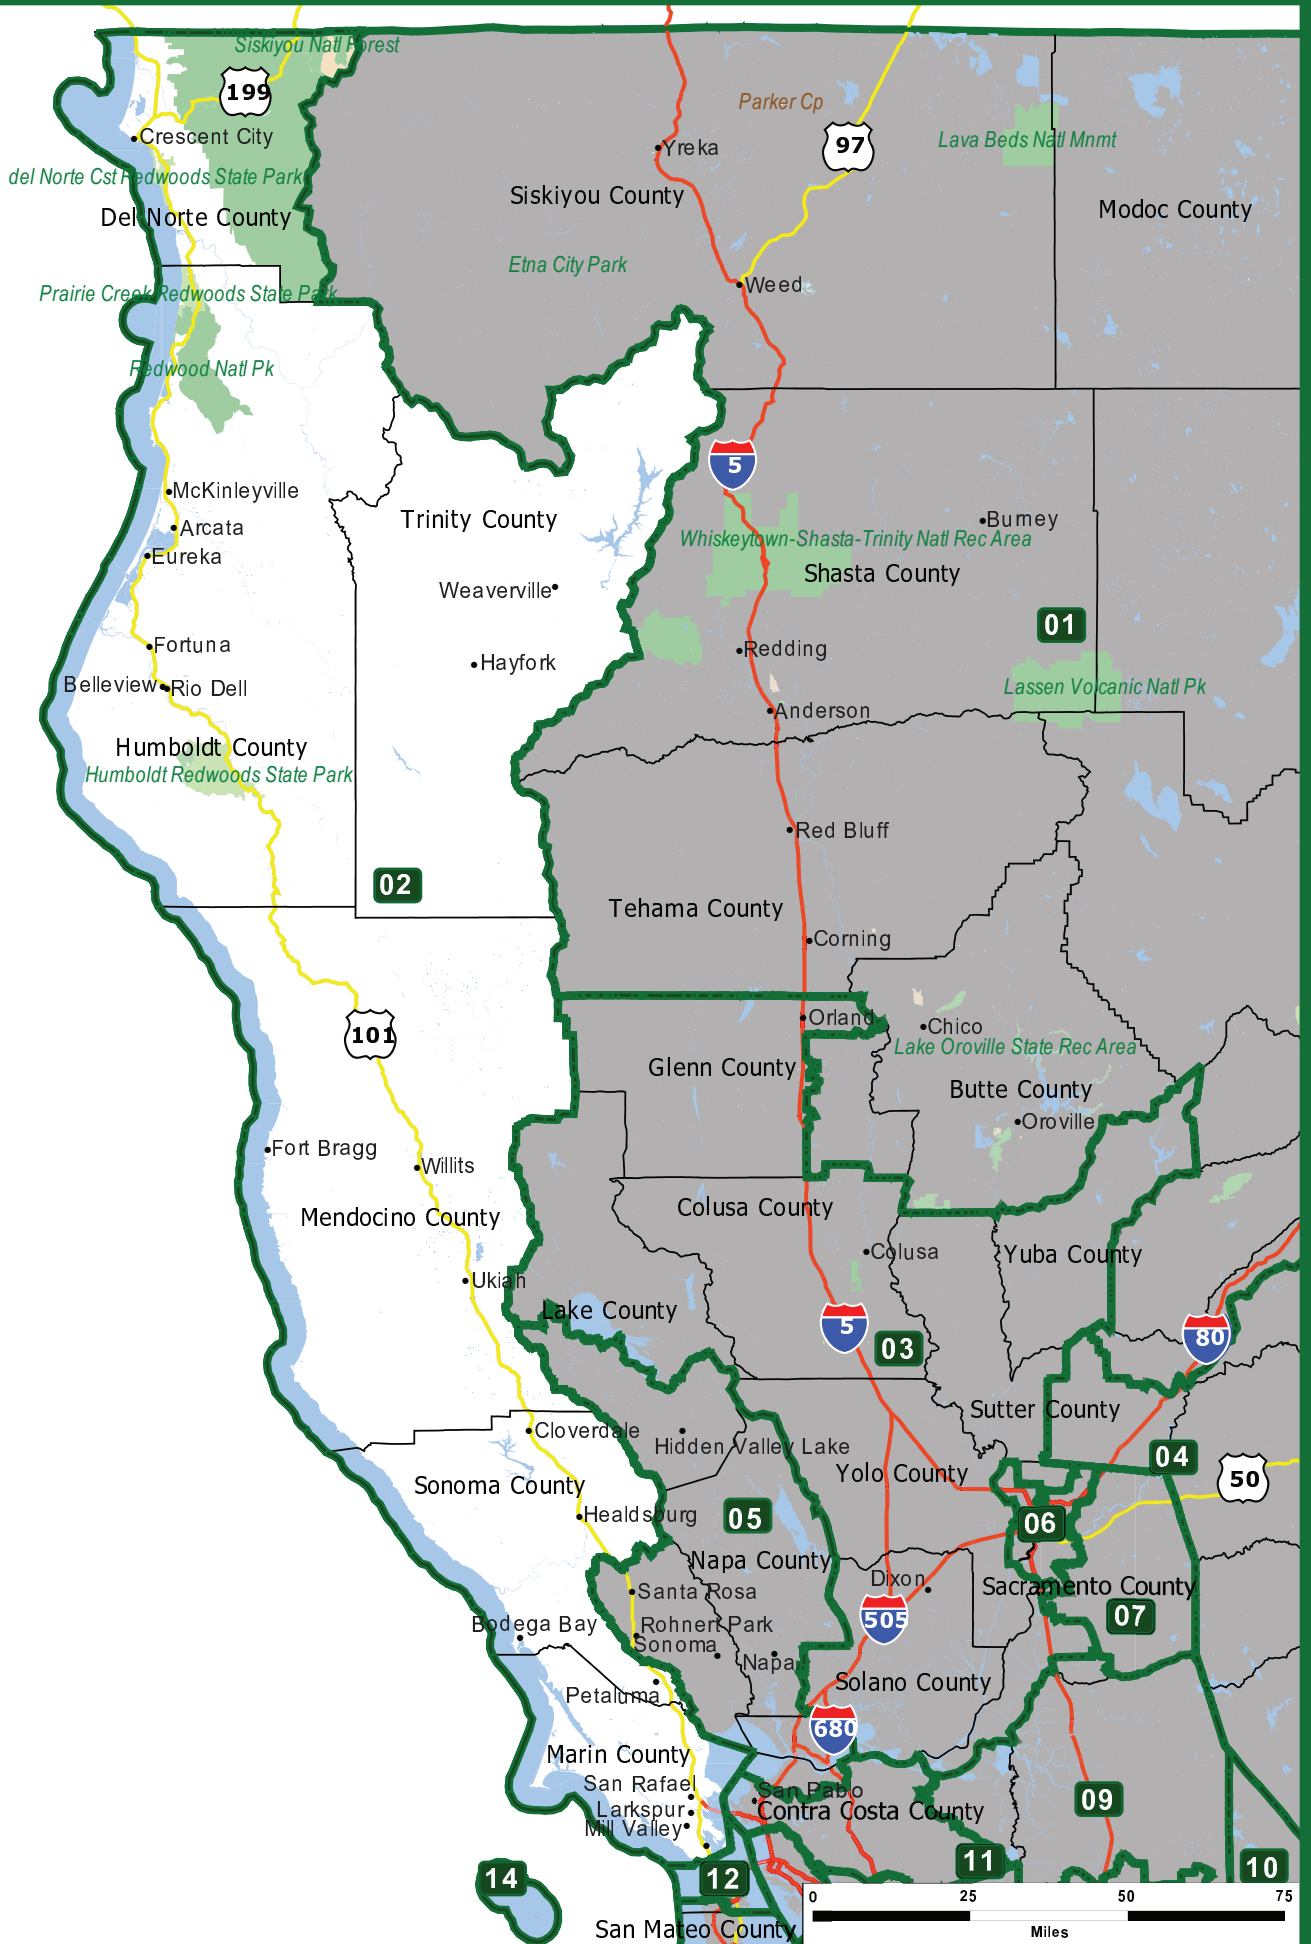

State of California
Congressional District 2

Legend
District boundary
County boundary

0 25 50 75
Miles