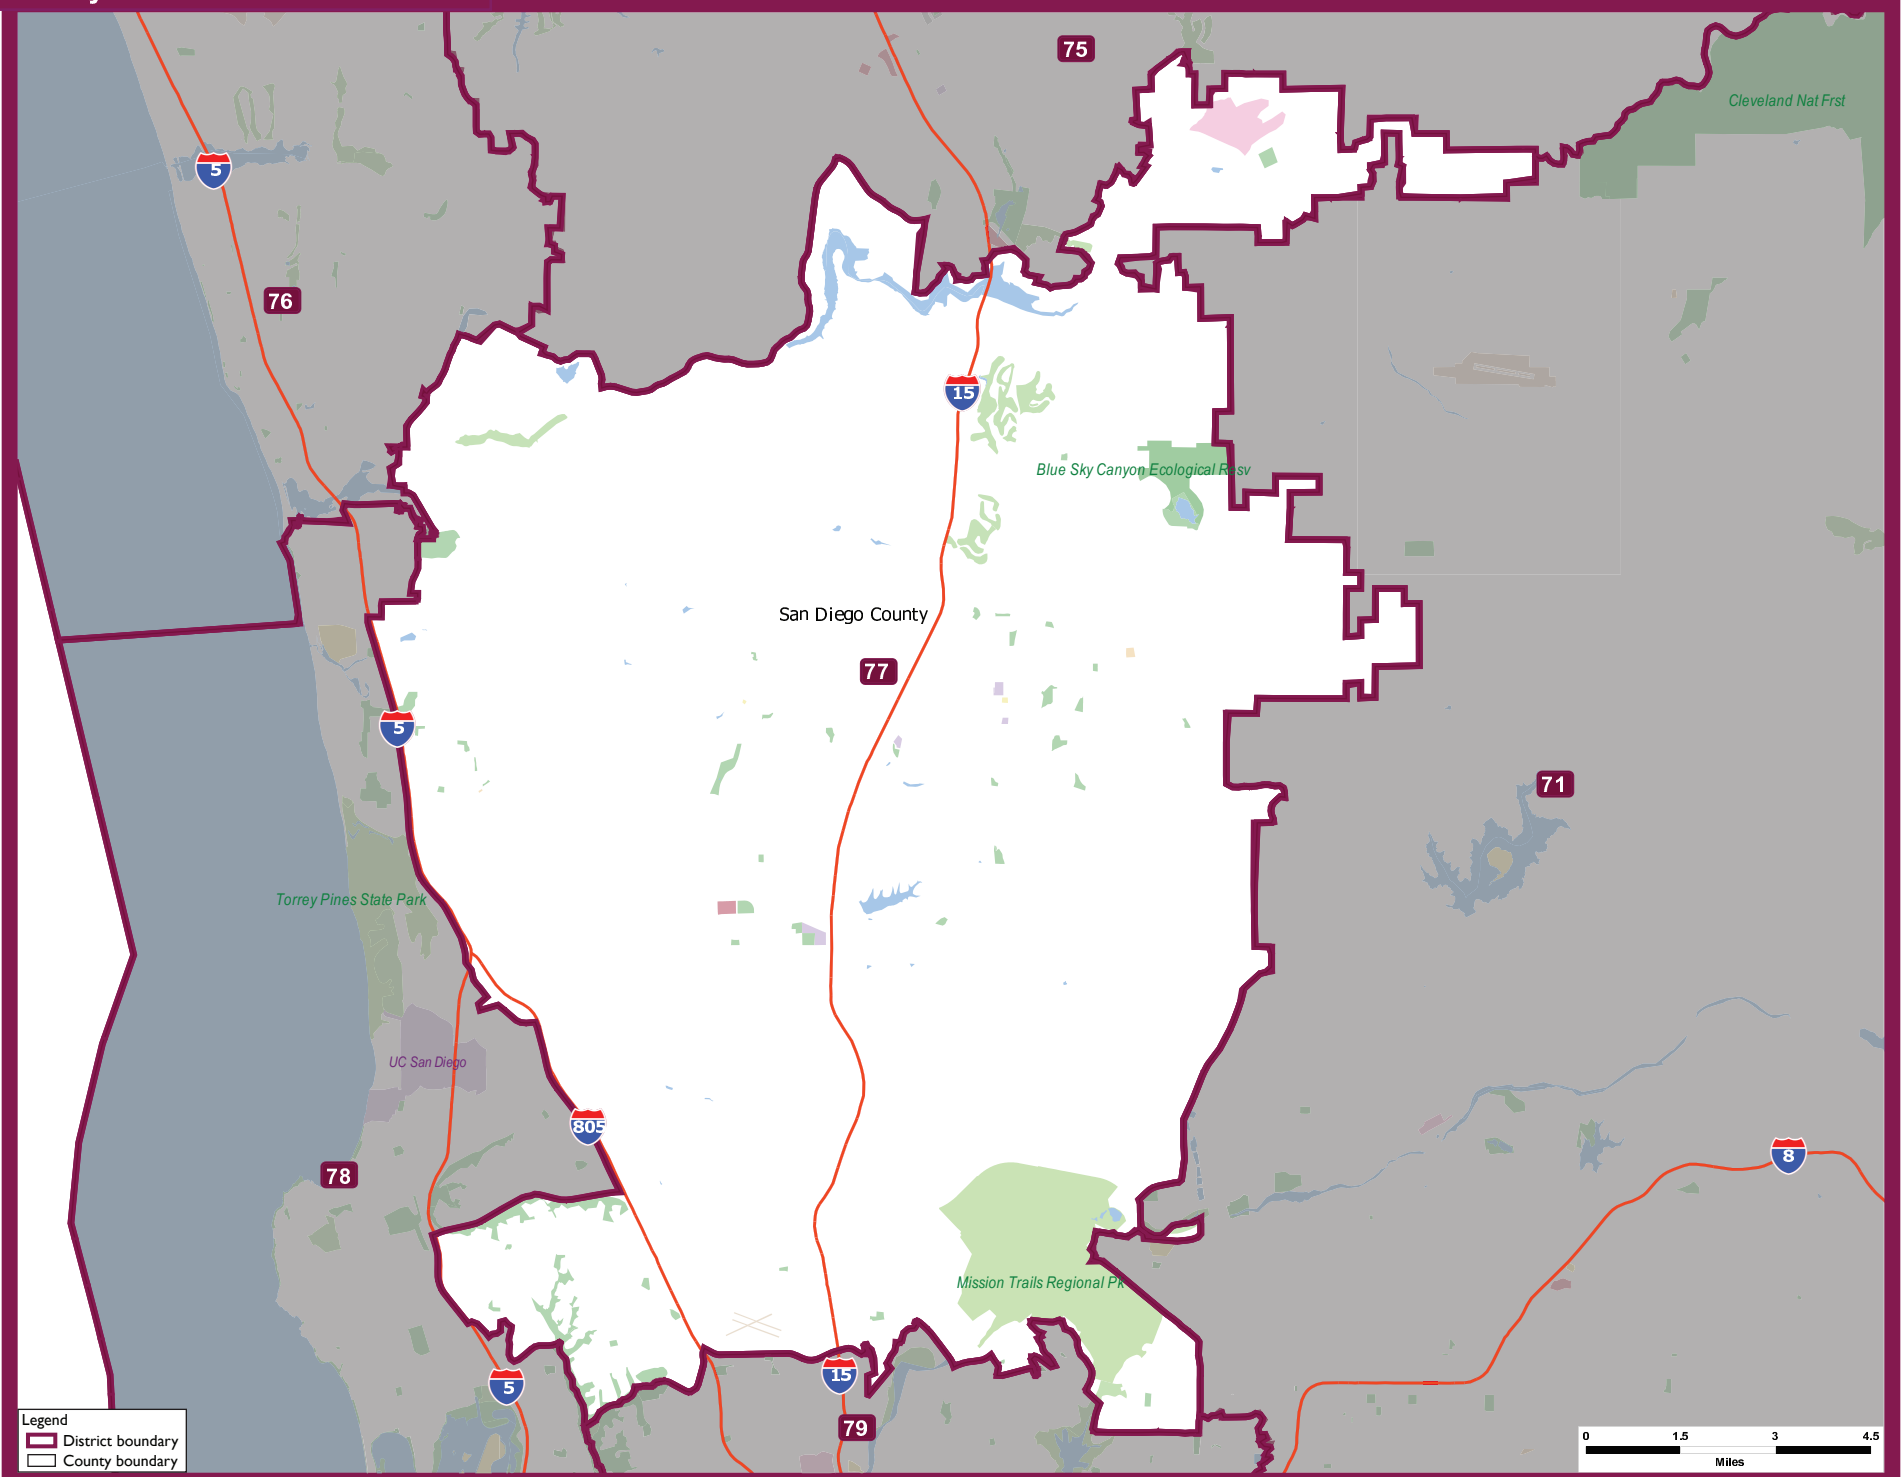

State of California  
Assembly District 77

Legend  
District boundary  
County boundary

0 1.5 3 4.5  
Miles

Adopted August 15th, 2011  
Statewide Database 2013, <http://statewidedatabase.org/>  
University of California, Berkeley School of Law