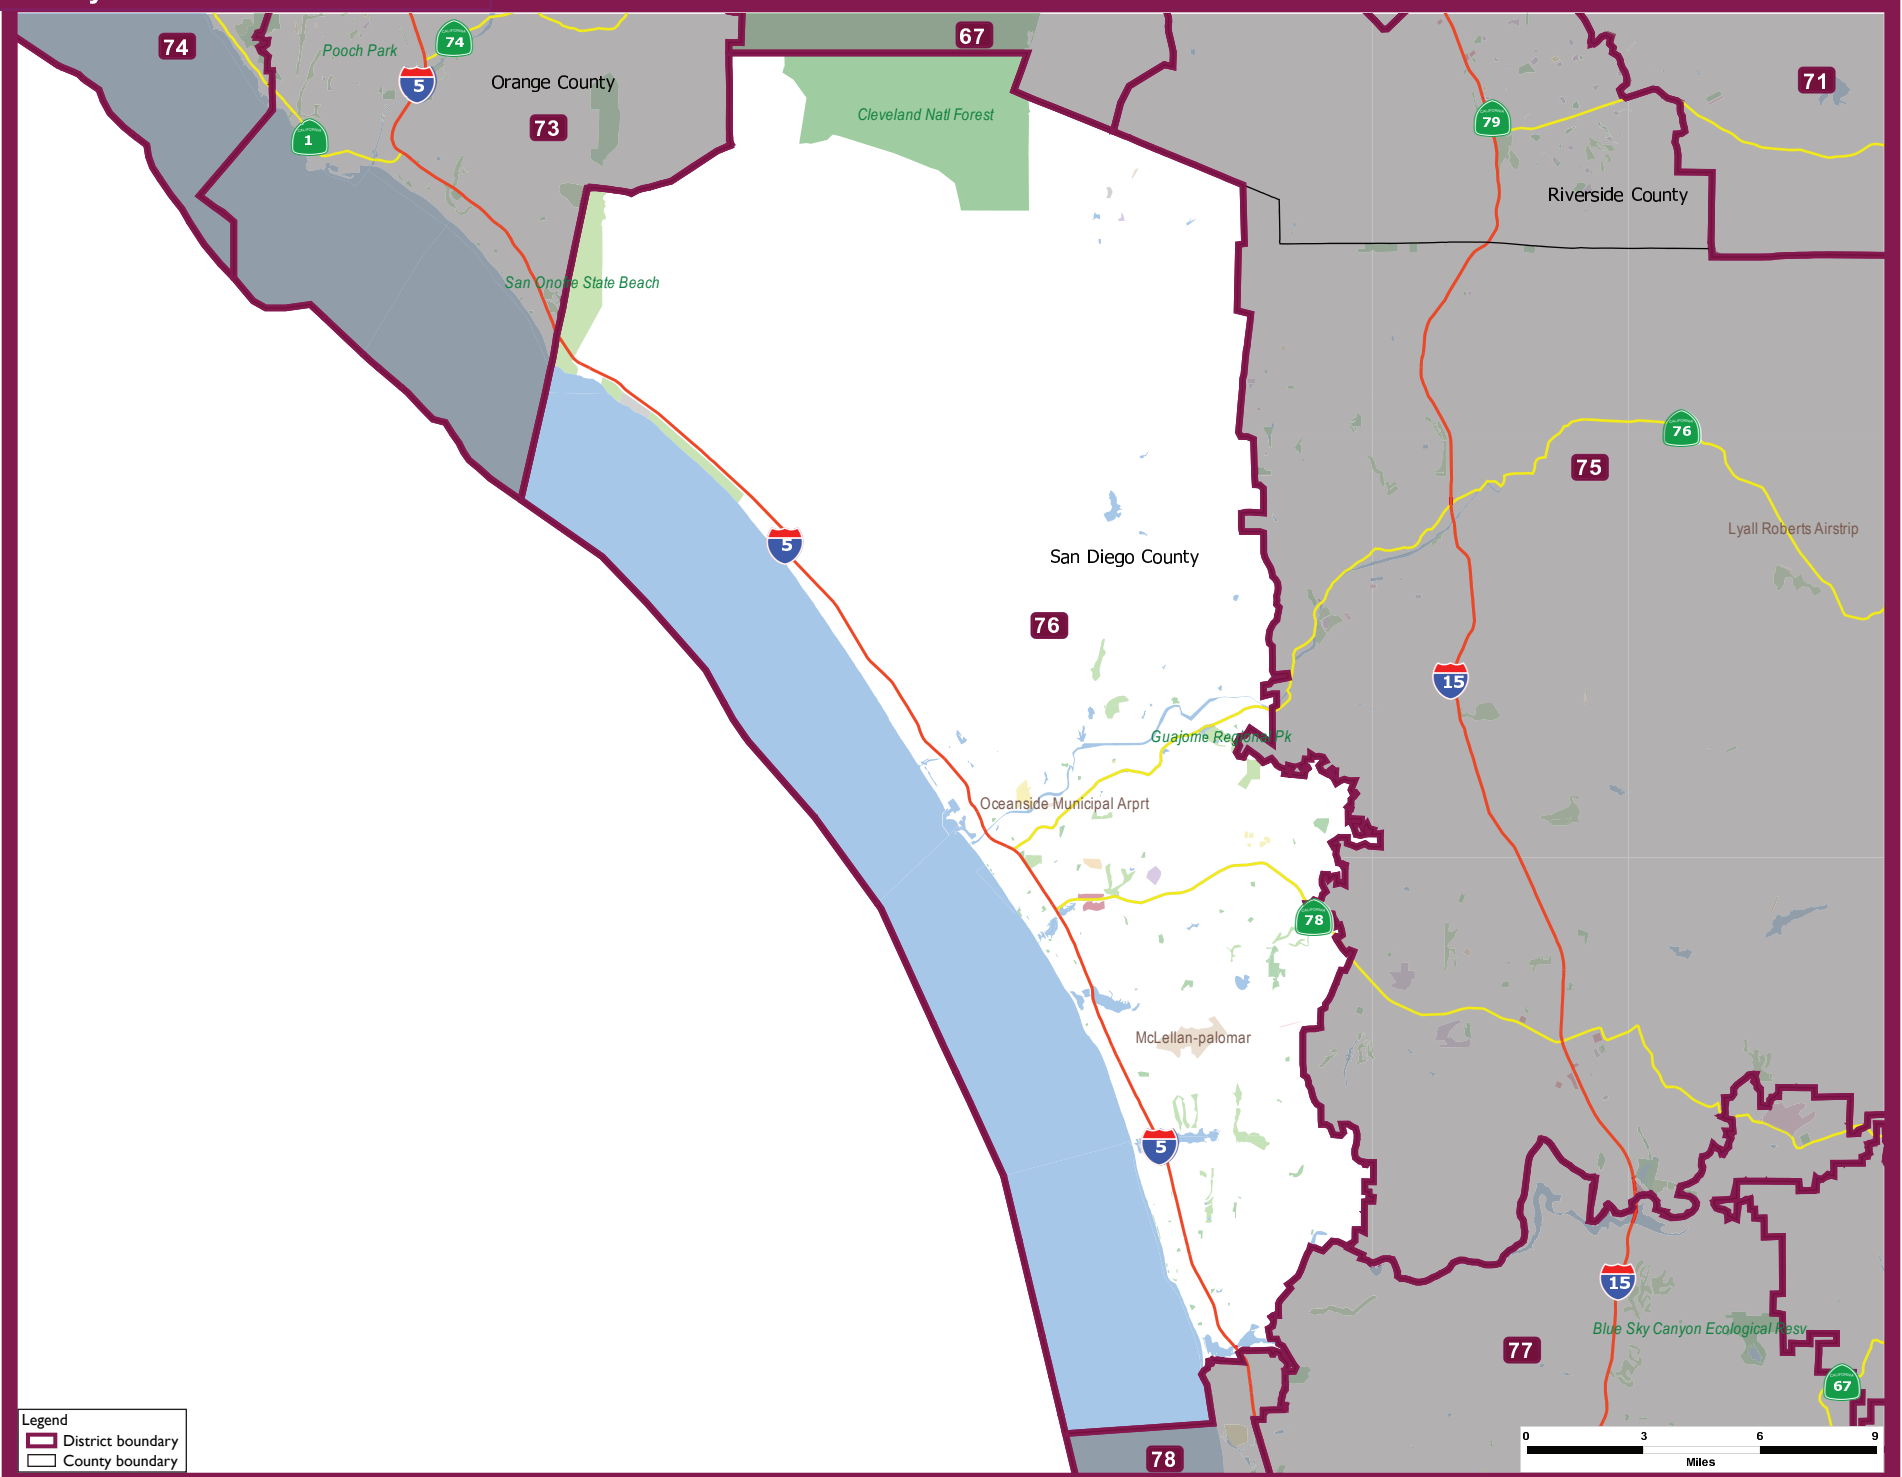

State of California
Assembly District 76

Legend
District boundary
County boundary

Adopted August 15th, 2011
Statewide Database 2013, <http://statewidedatabase.org/>
University of California, Berkeley School of Law