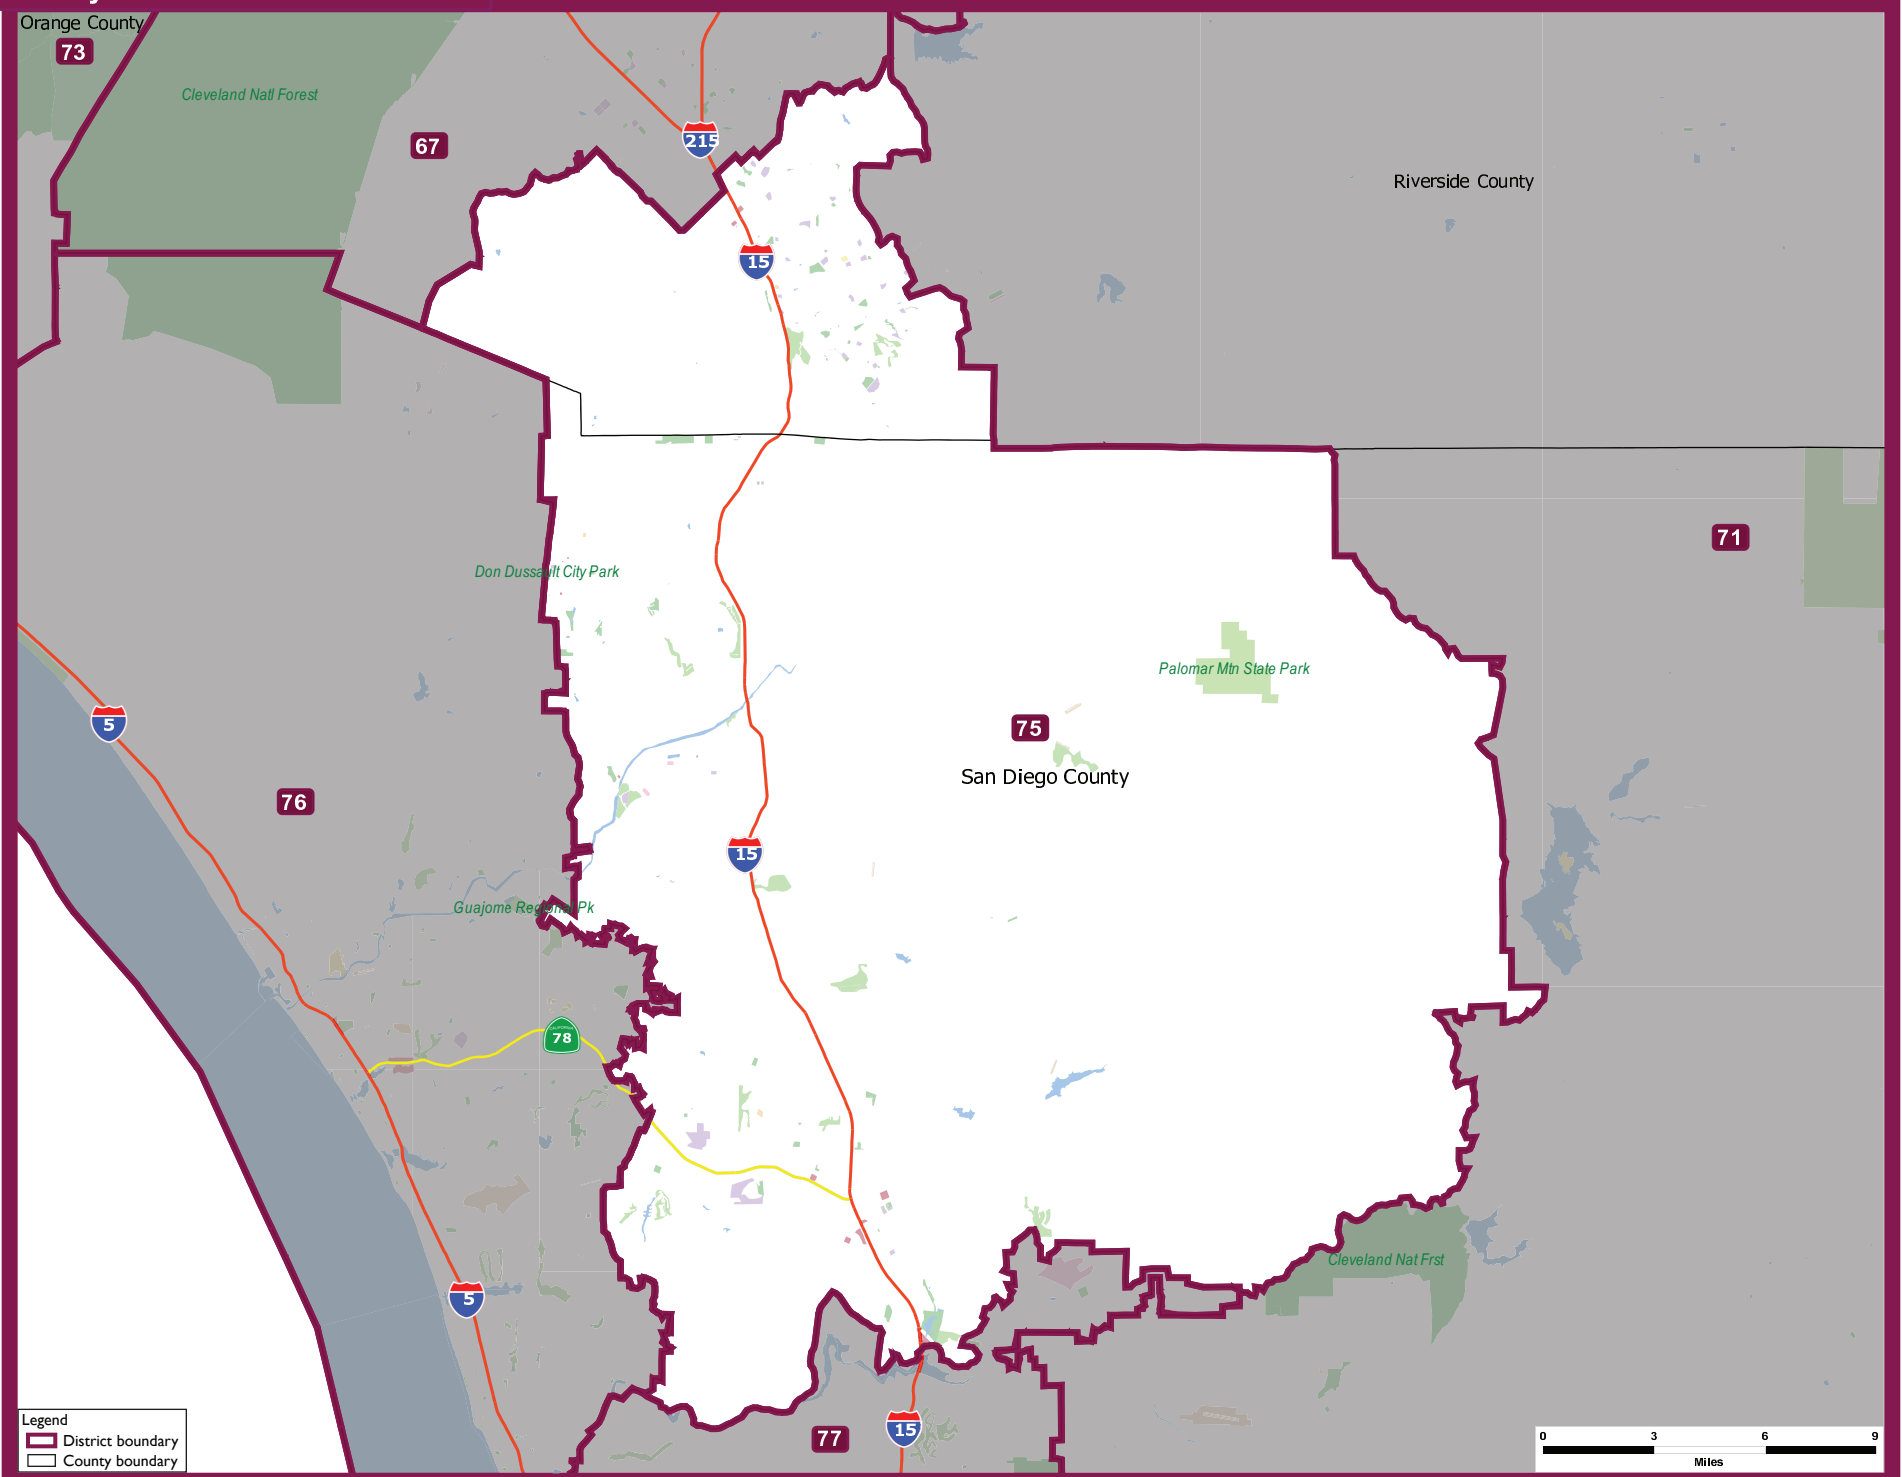

State of California
Assembly District 75

Legend
District boundary
County boundary

0 3 6 9
Miles

Adopted August 15th, 2011
Statewide Database 2013, <http://statewidedatabase.org/>
University of California, Berkeley School of Law