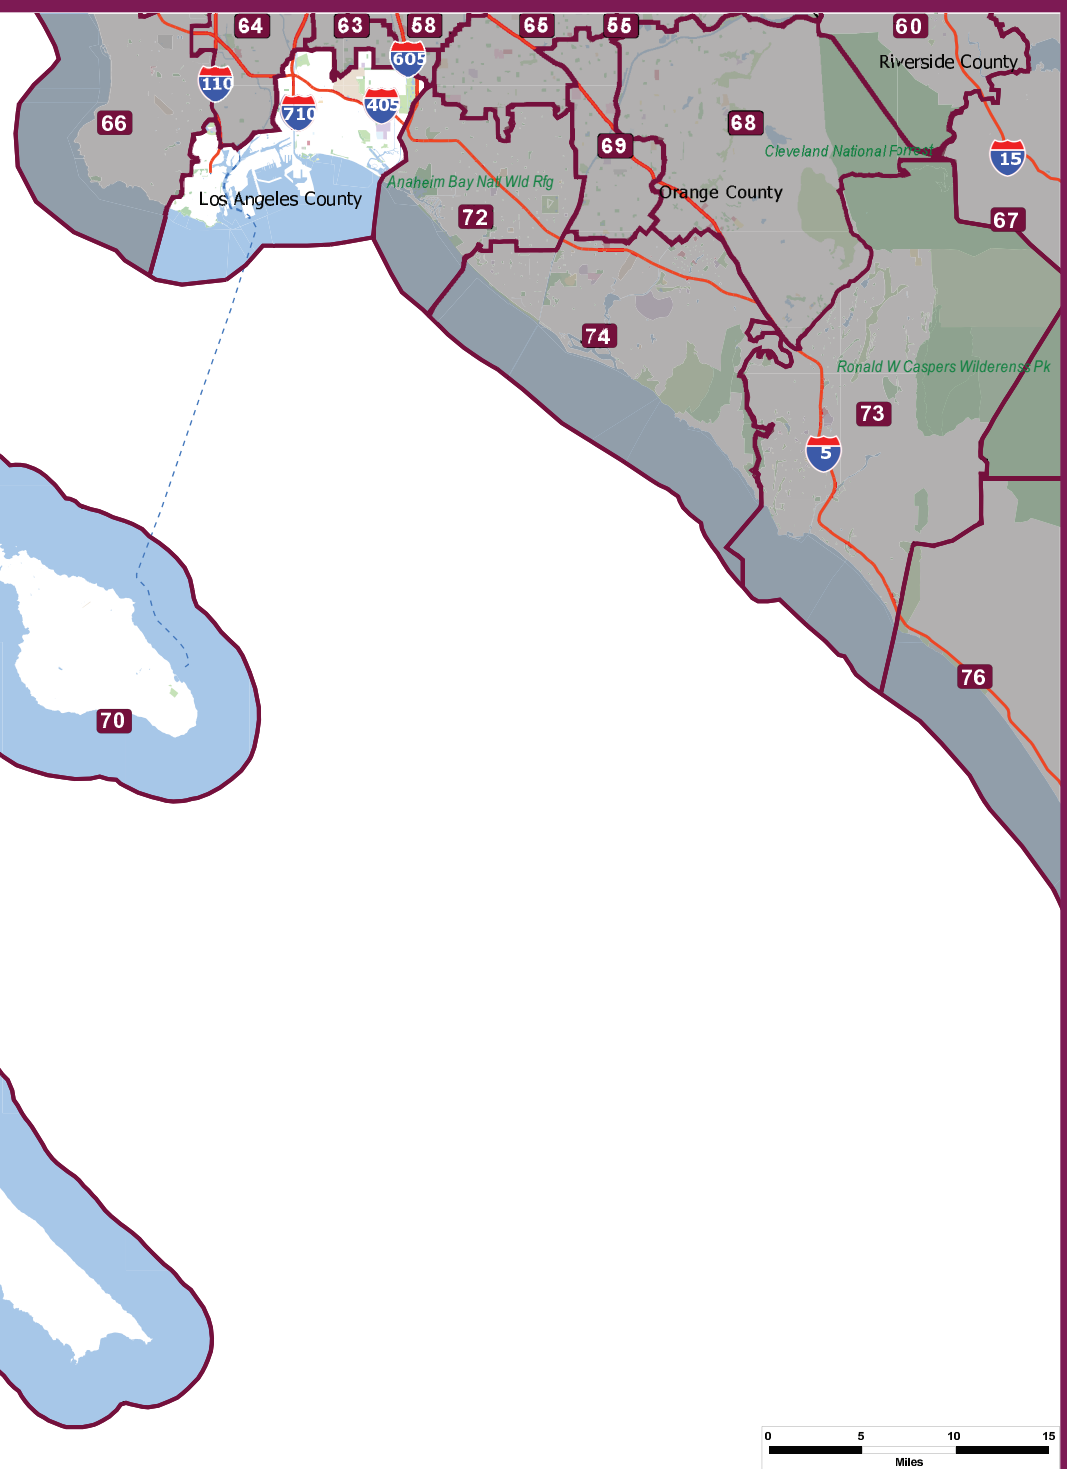

State of California
Assembly District 70

Santa Barbara County
37
Channel Islands Natl Pk

Legend
District boundary
County boundary

Adopted August 15th, 2011
Statewide Database 2013, <http://statewidedatabase.org/>
University of California, Berkeley School of Law