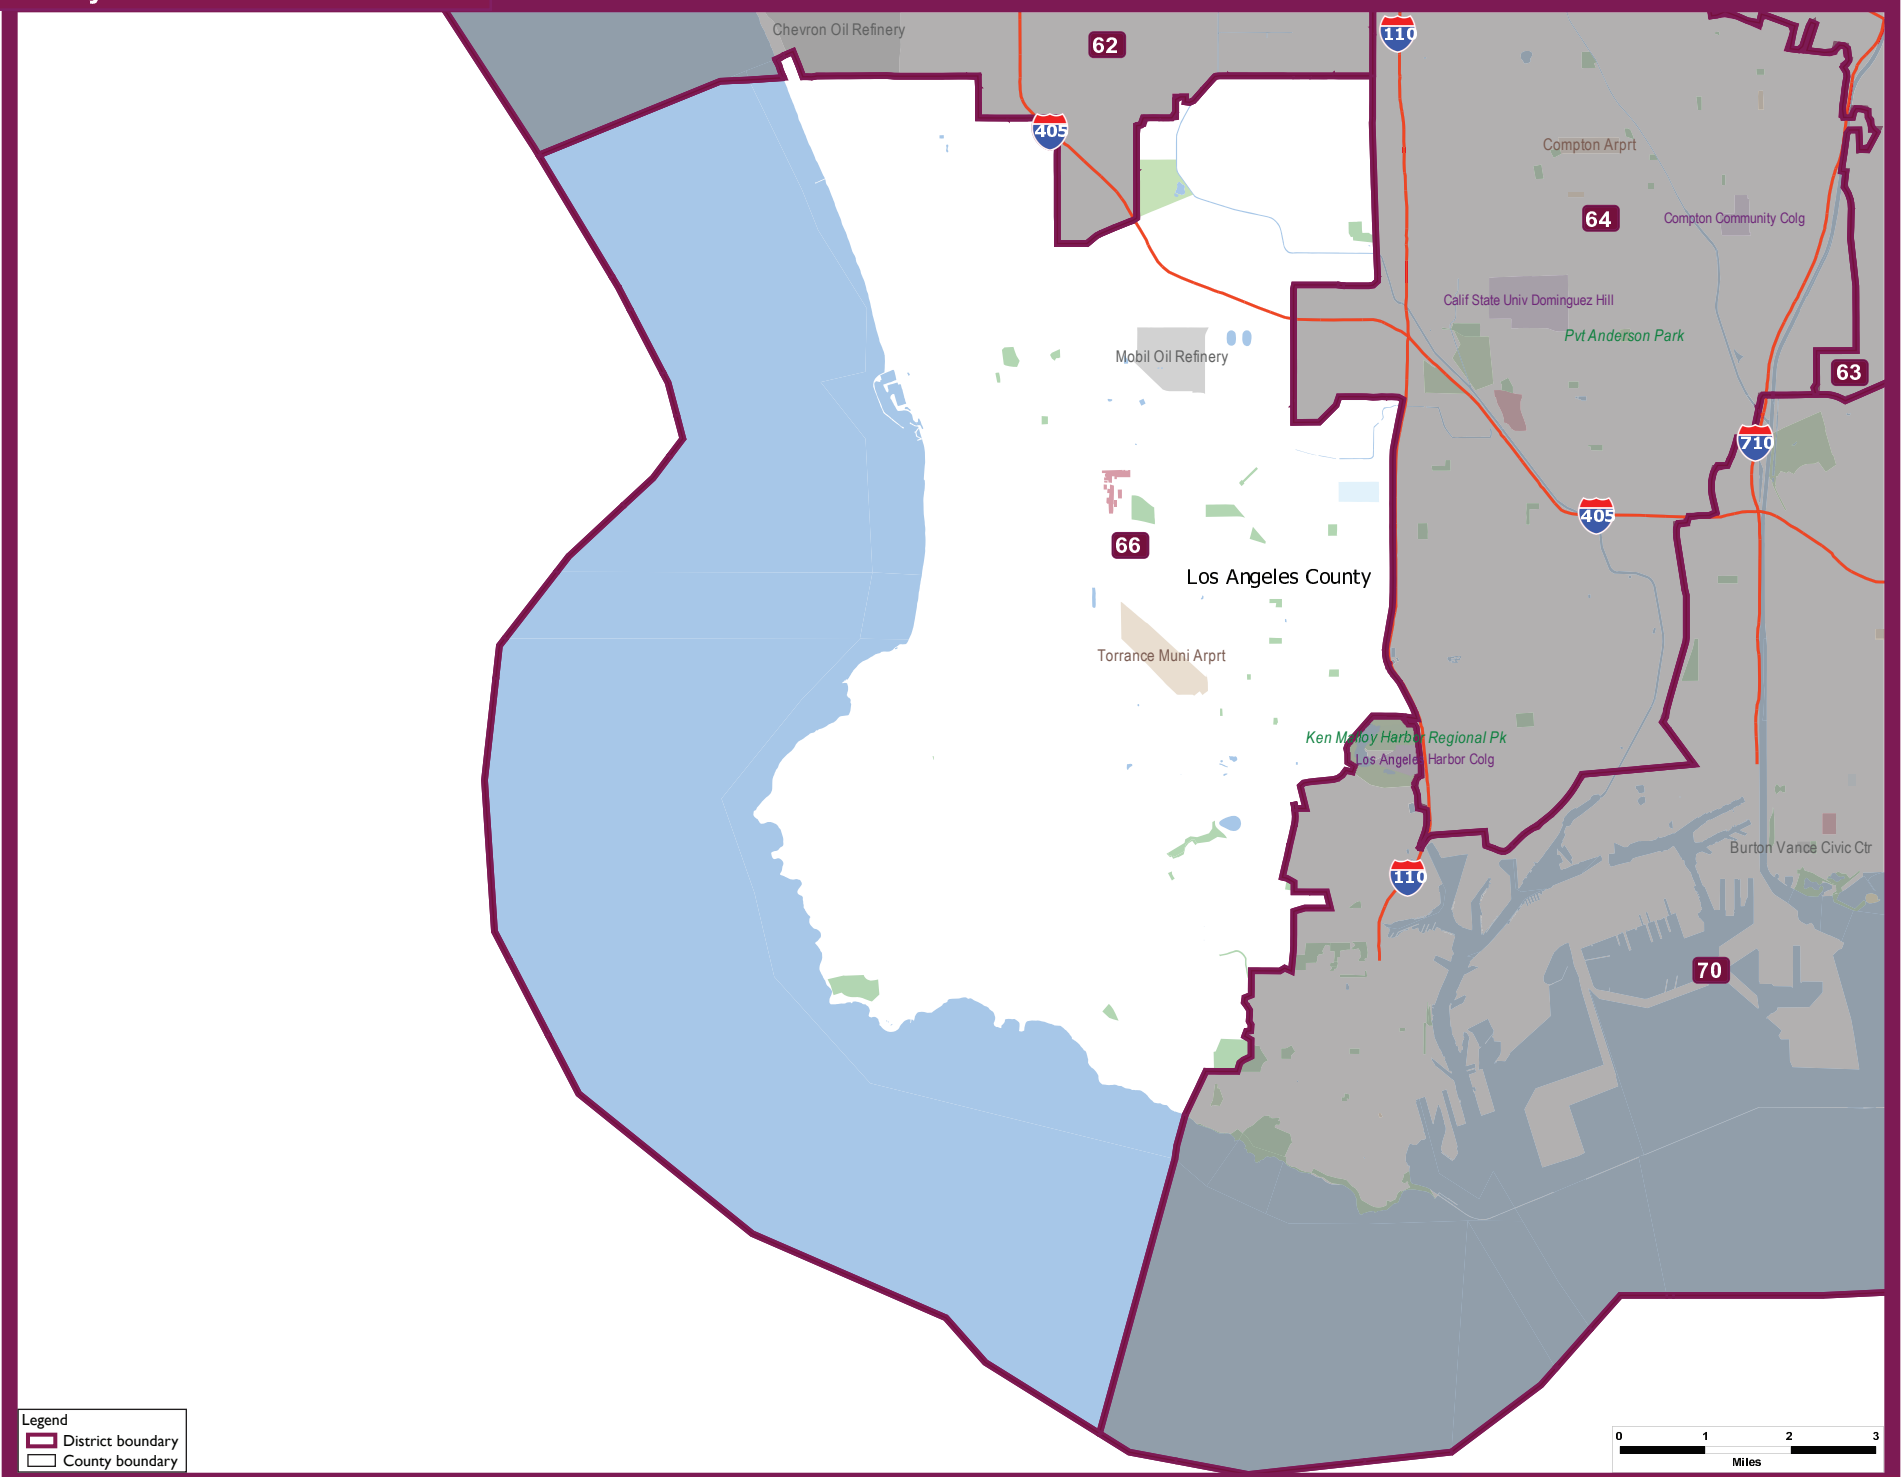

State of California
Assembly District 66

Legend
District boundary
County boundary

Adopted August 15th, 2011
Statewide Database 2013, <http://statewidedatabase.org/>
University of California, Berkeley School of Law