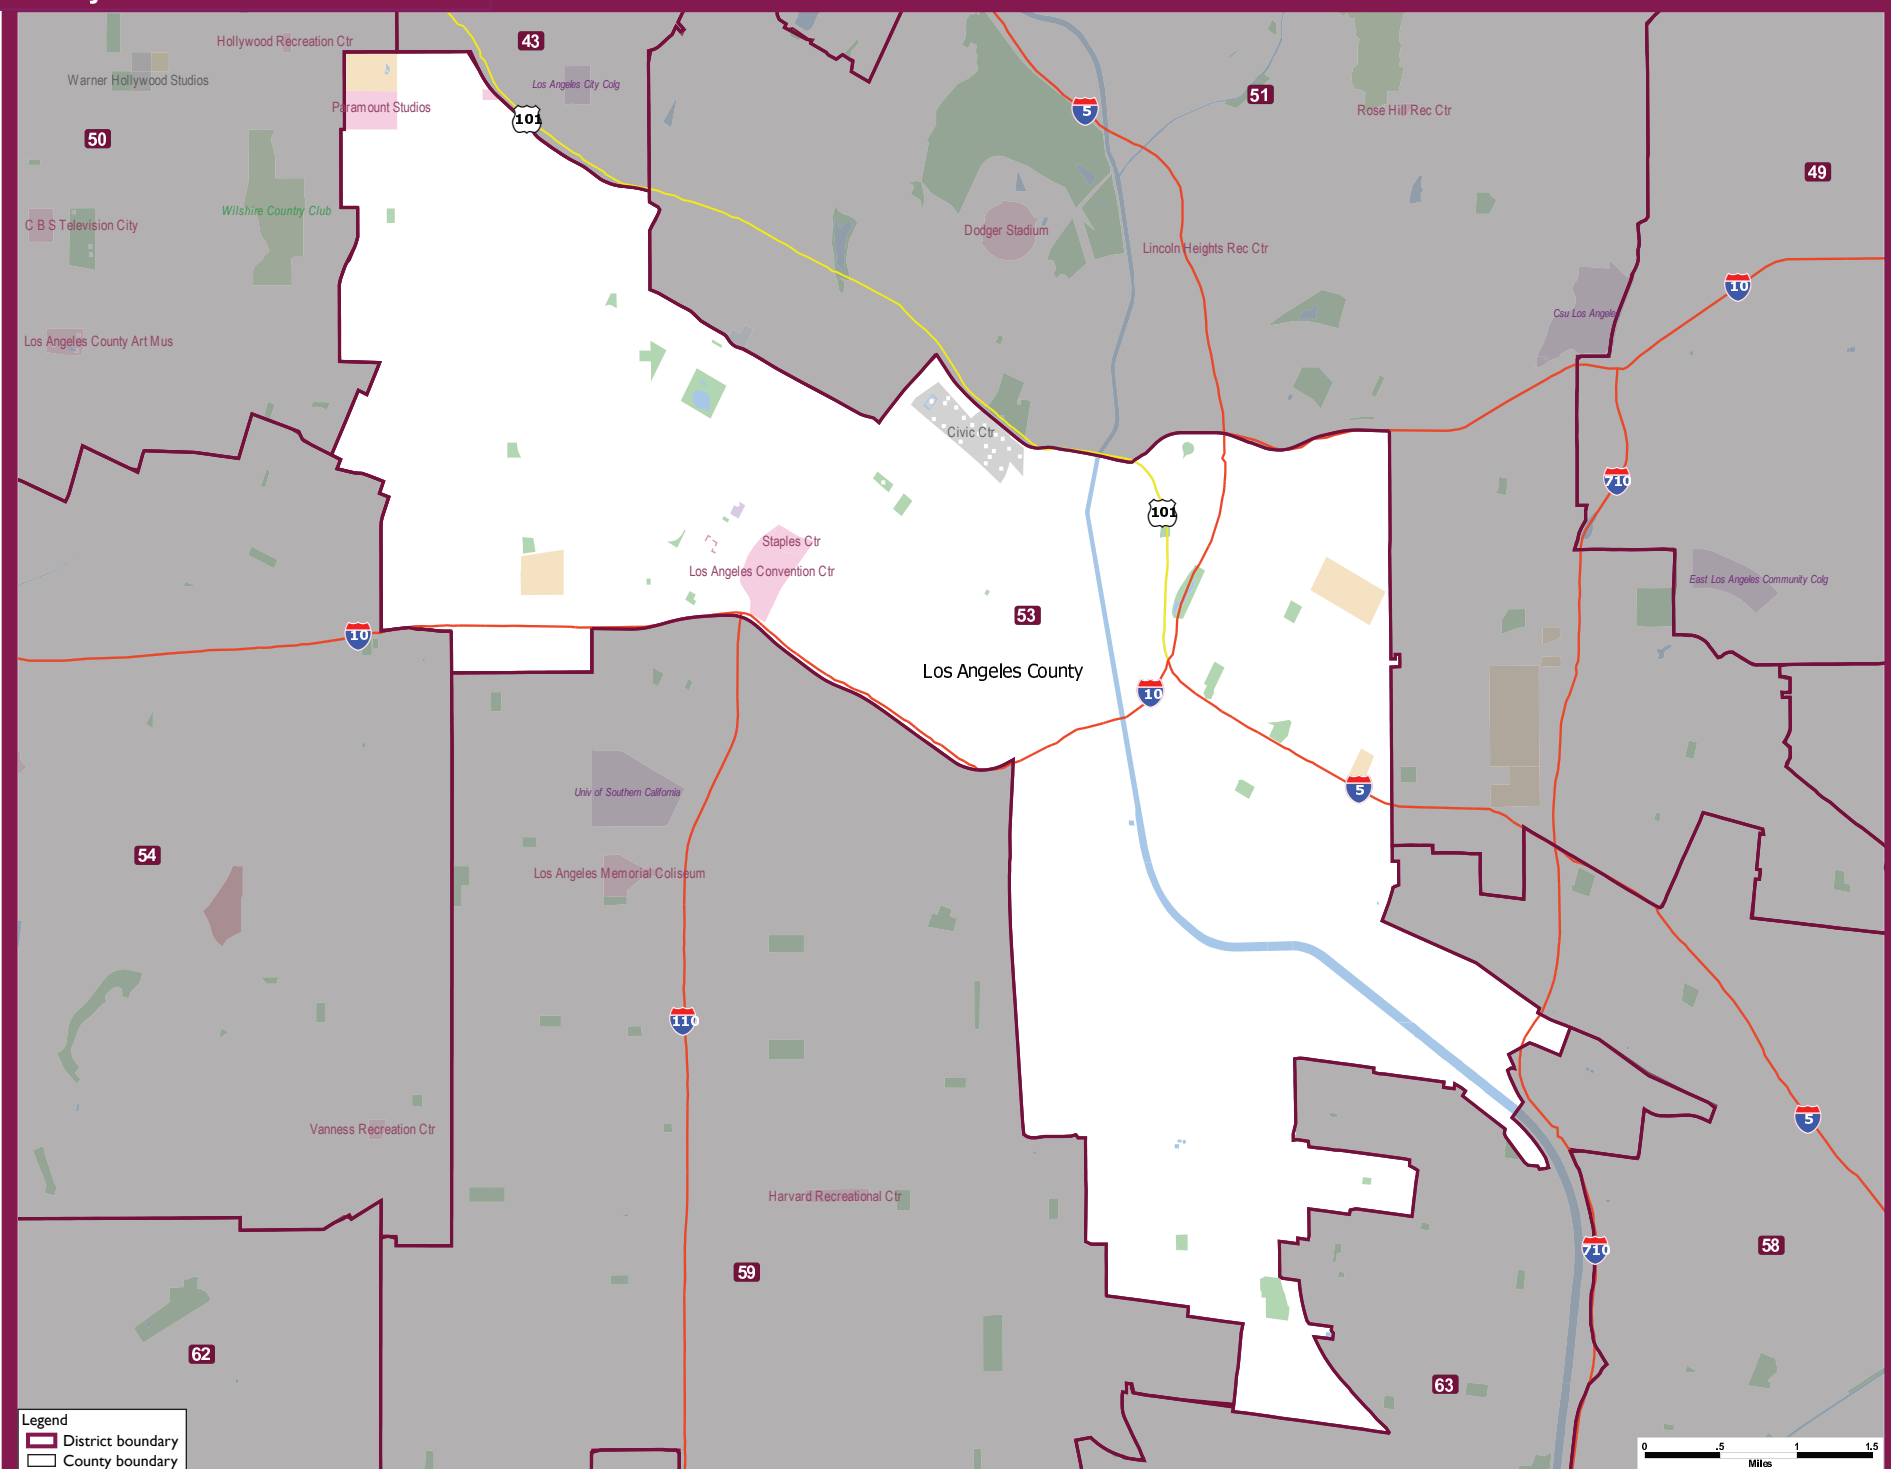

State of California
Assembly District 53

Legend
District boundary
County boundary

0 .5 1 1.5
Miles

Adopted August 15th, 2011
Statewide Database 2013, <http://statewidedatabase.org/>
University of California, Berkeley School of Law