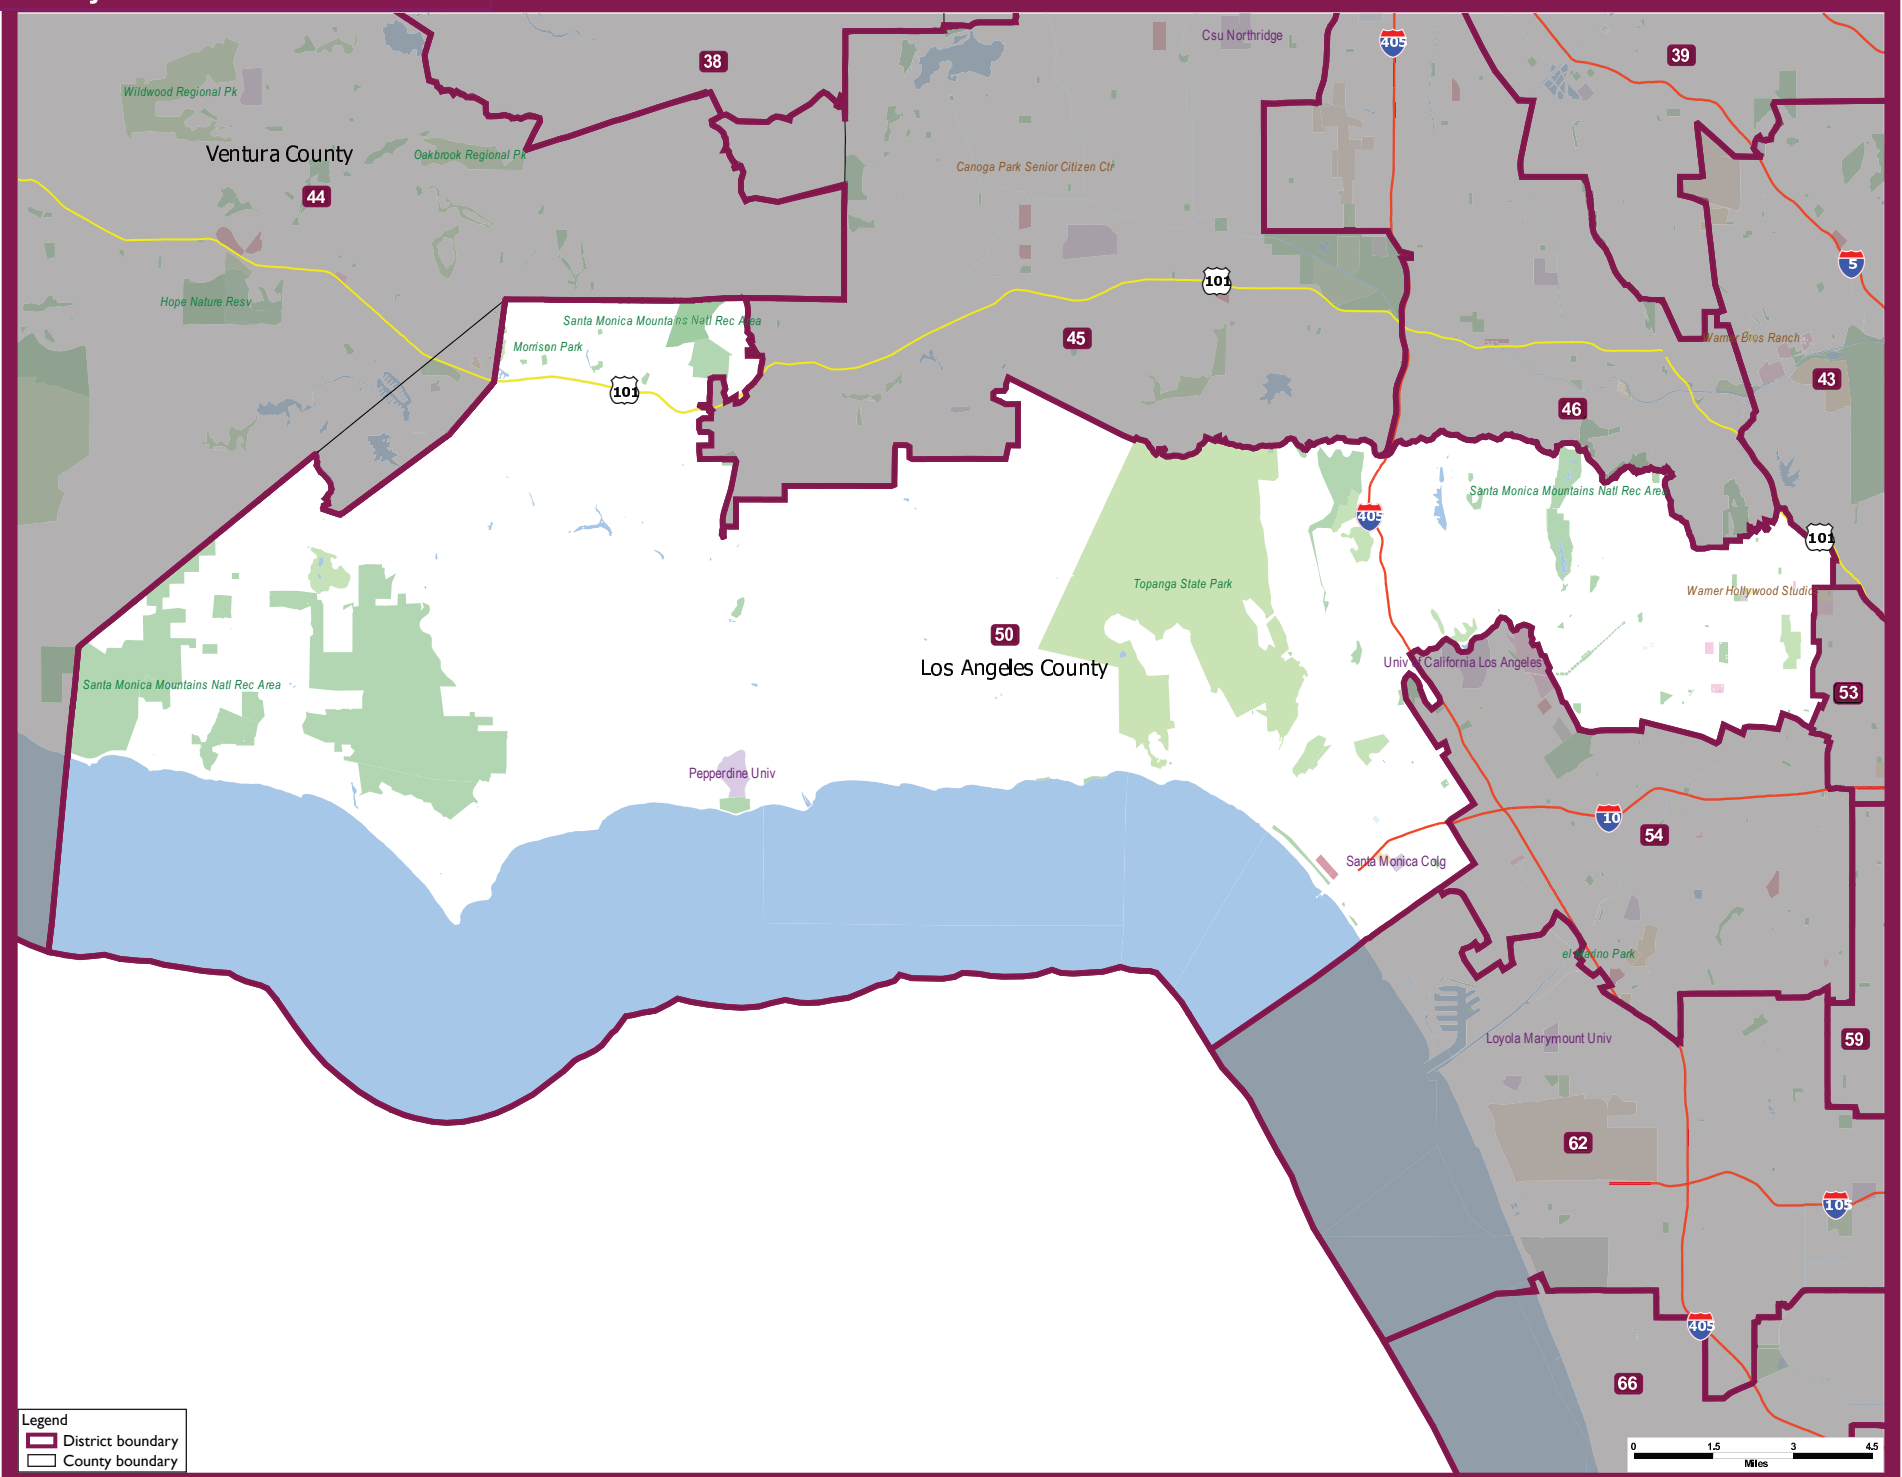

State of California  
Assembly District 50

Legend  
District boundary  
County boundary

0 1.5 3 4.5  
Miles

Adopted August 15th, 2011  
Statewide Database 2013, <http://statewidedatabase.org/>  
University of California, Berkeley School of Law