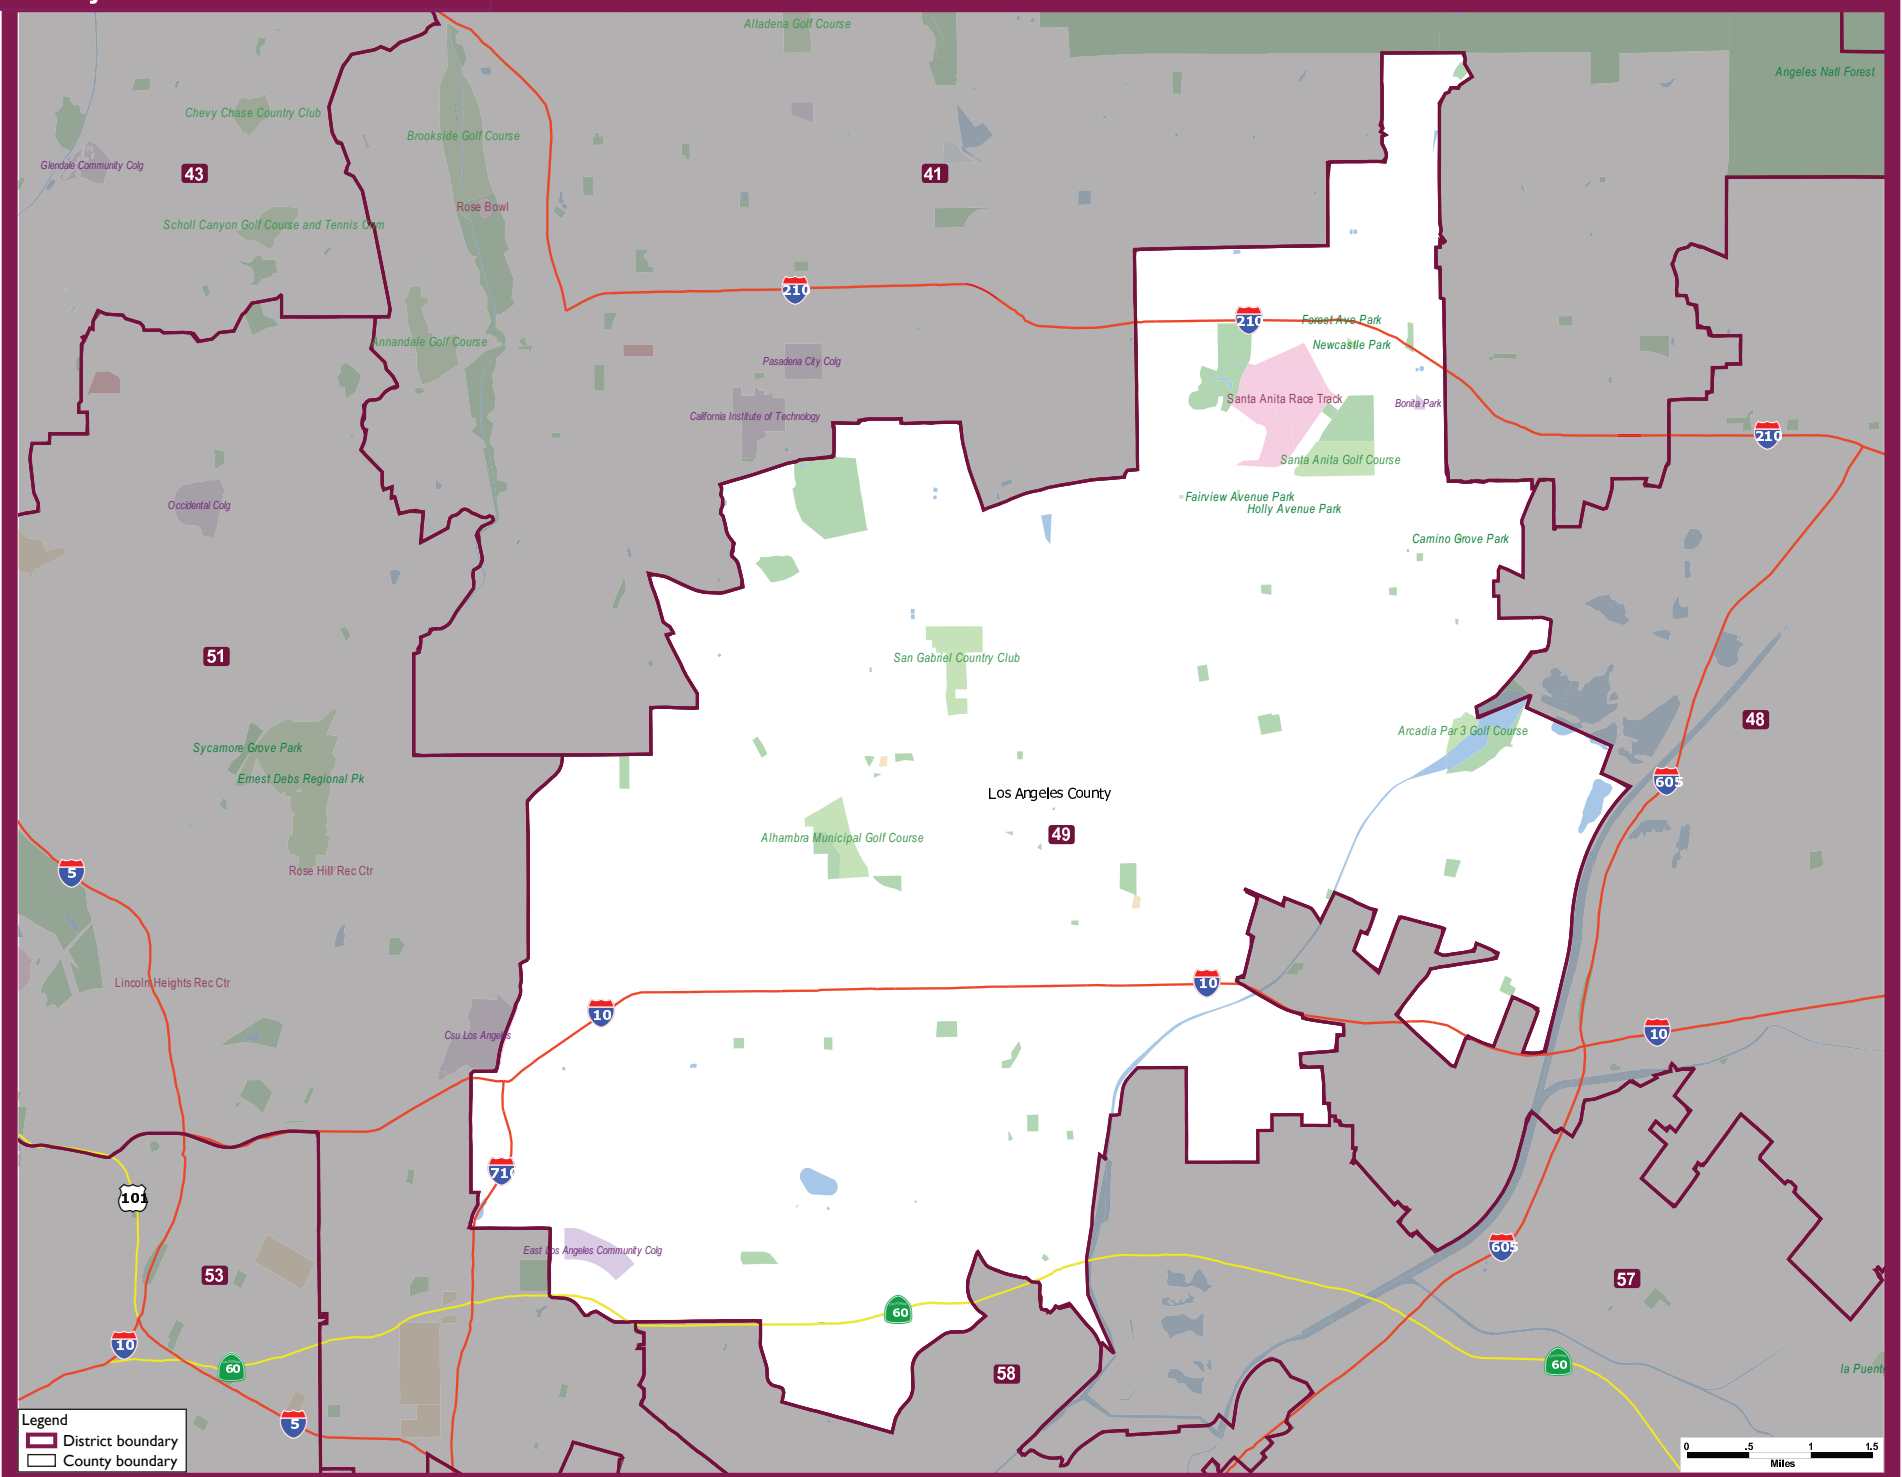

State of California
Assembly District 49

Legend
District boundary
County boundary

0 .5 1 1.5
Miles

Adopted August 15th, 2011
Statewide Database 2013, <http://statewidedatabase.org/>
University of California, Berkeley School of Law