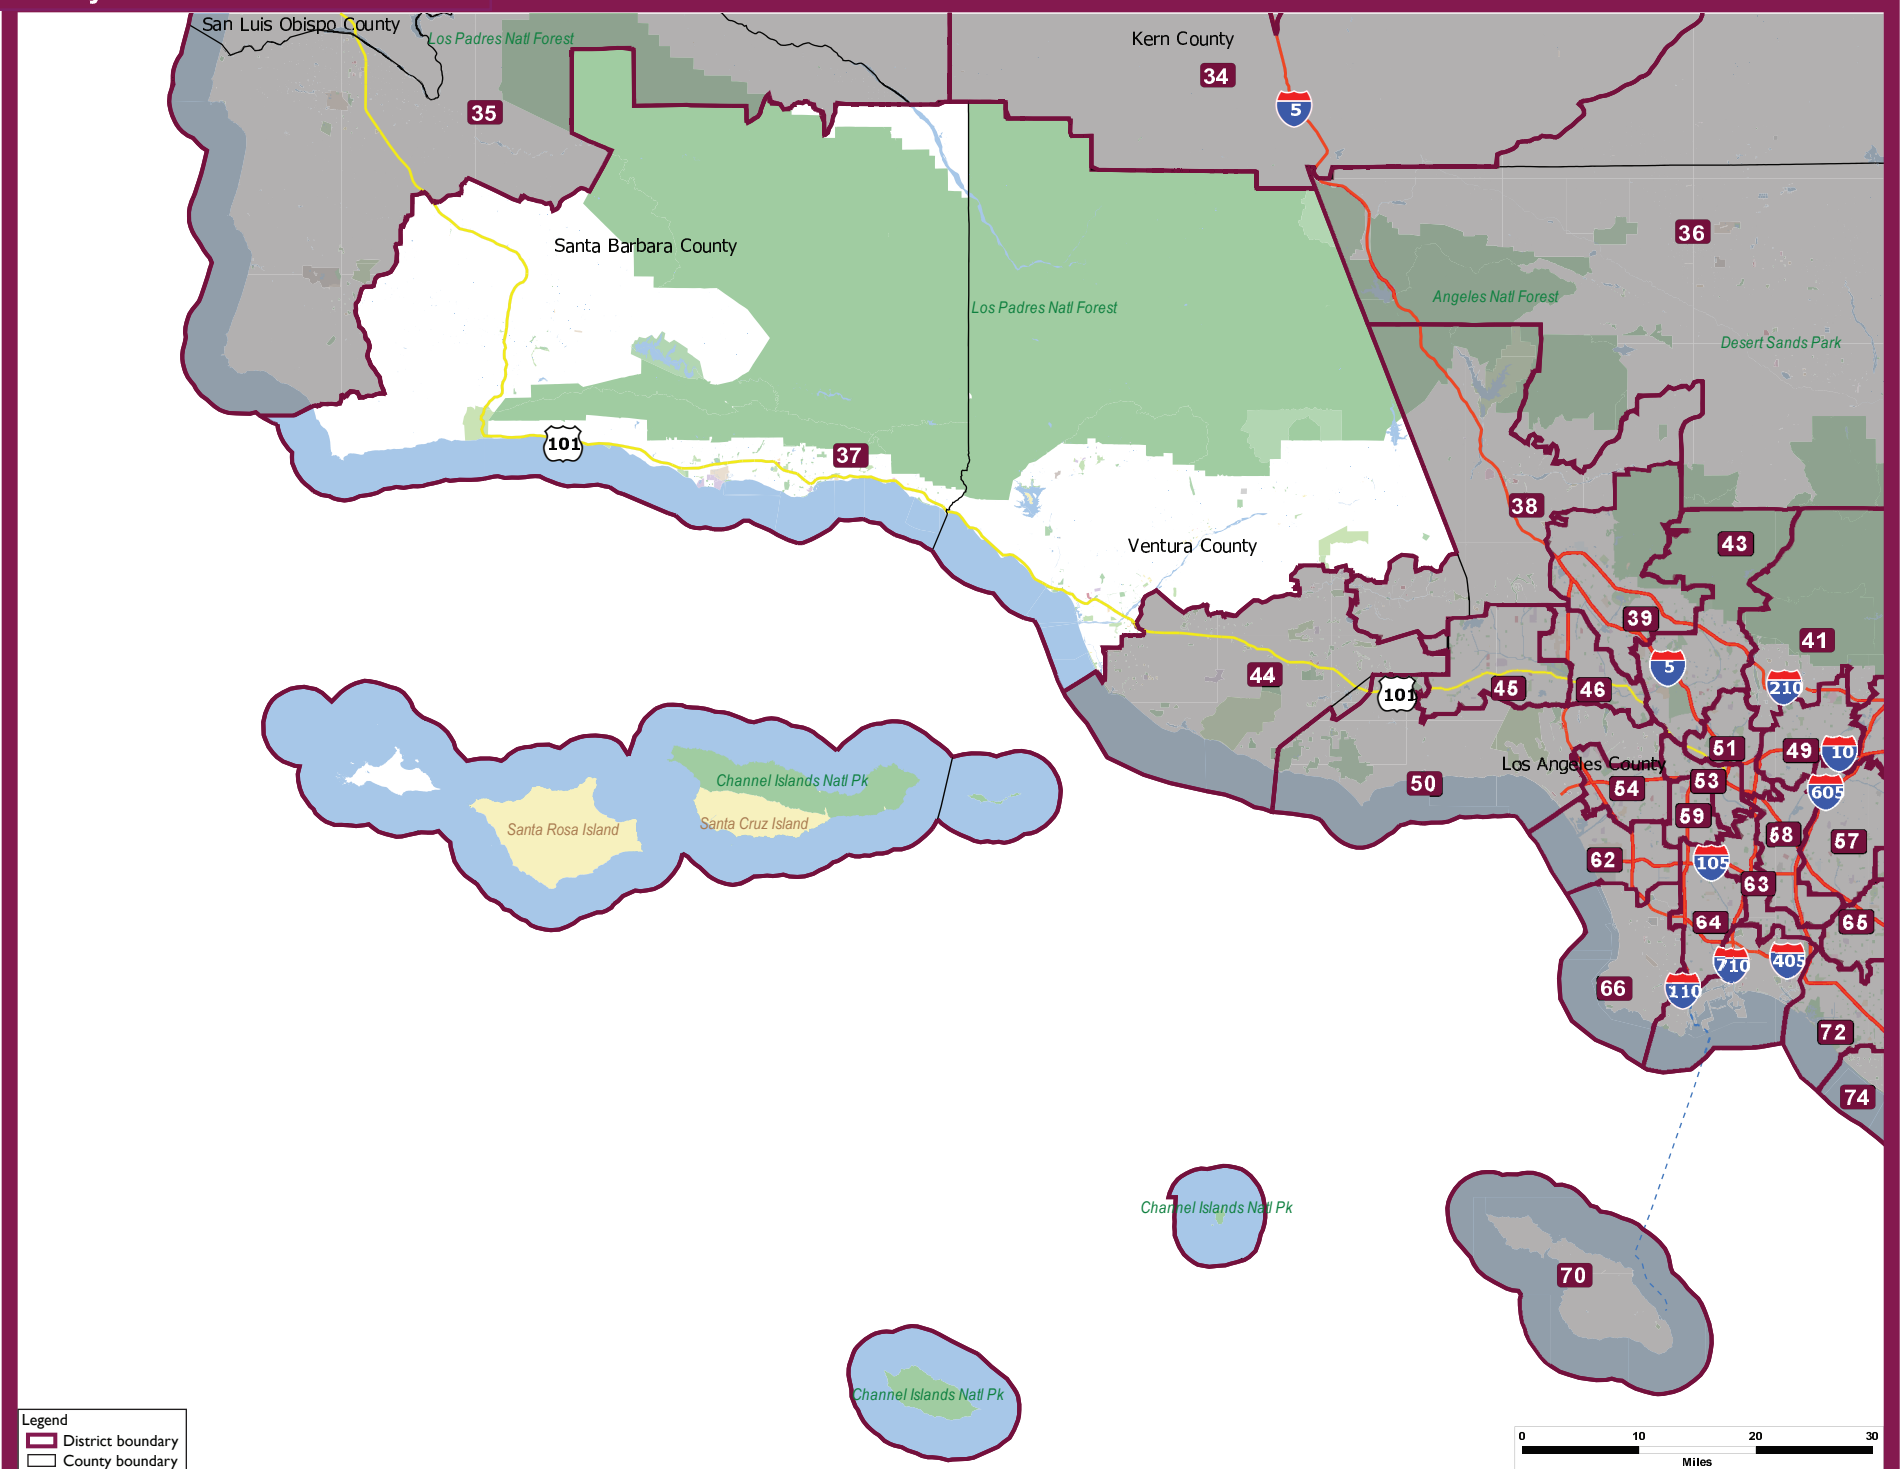

State of California
Assembly District 37

Legend
District boundary
County boundary

Adopted August 15th, 2011
Statewide Database 2013, <http://statewidedatabase.org/>
University of California, Berkeley School of Law