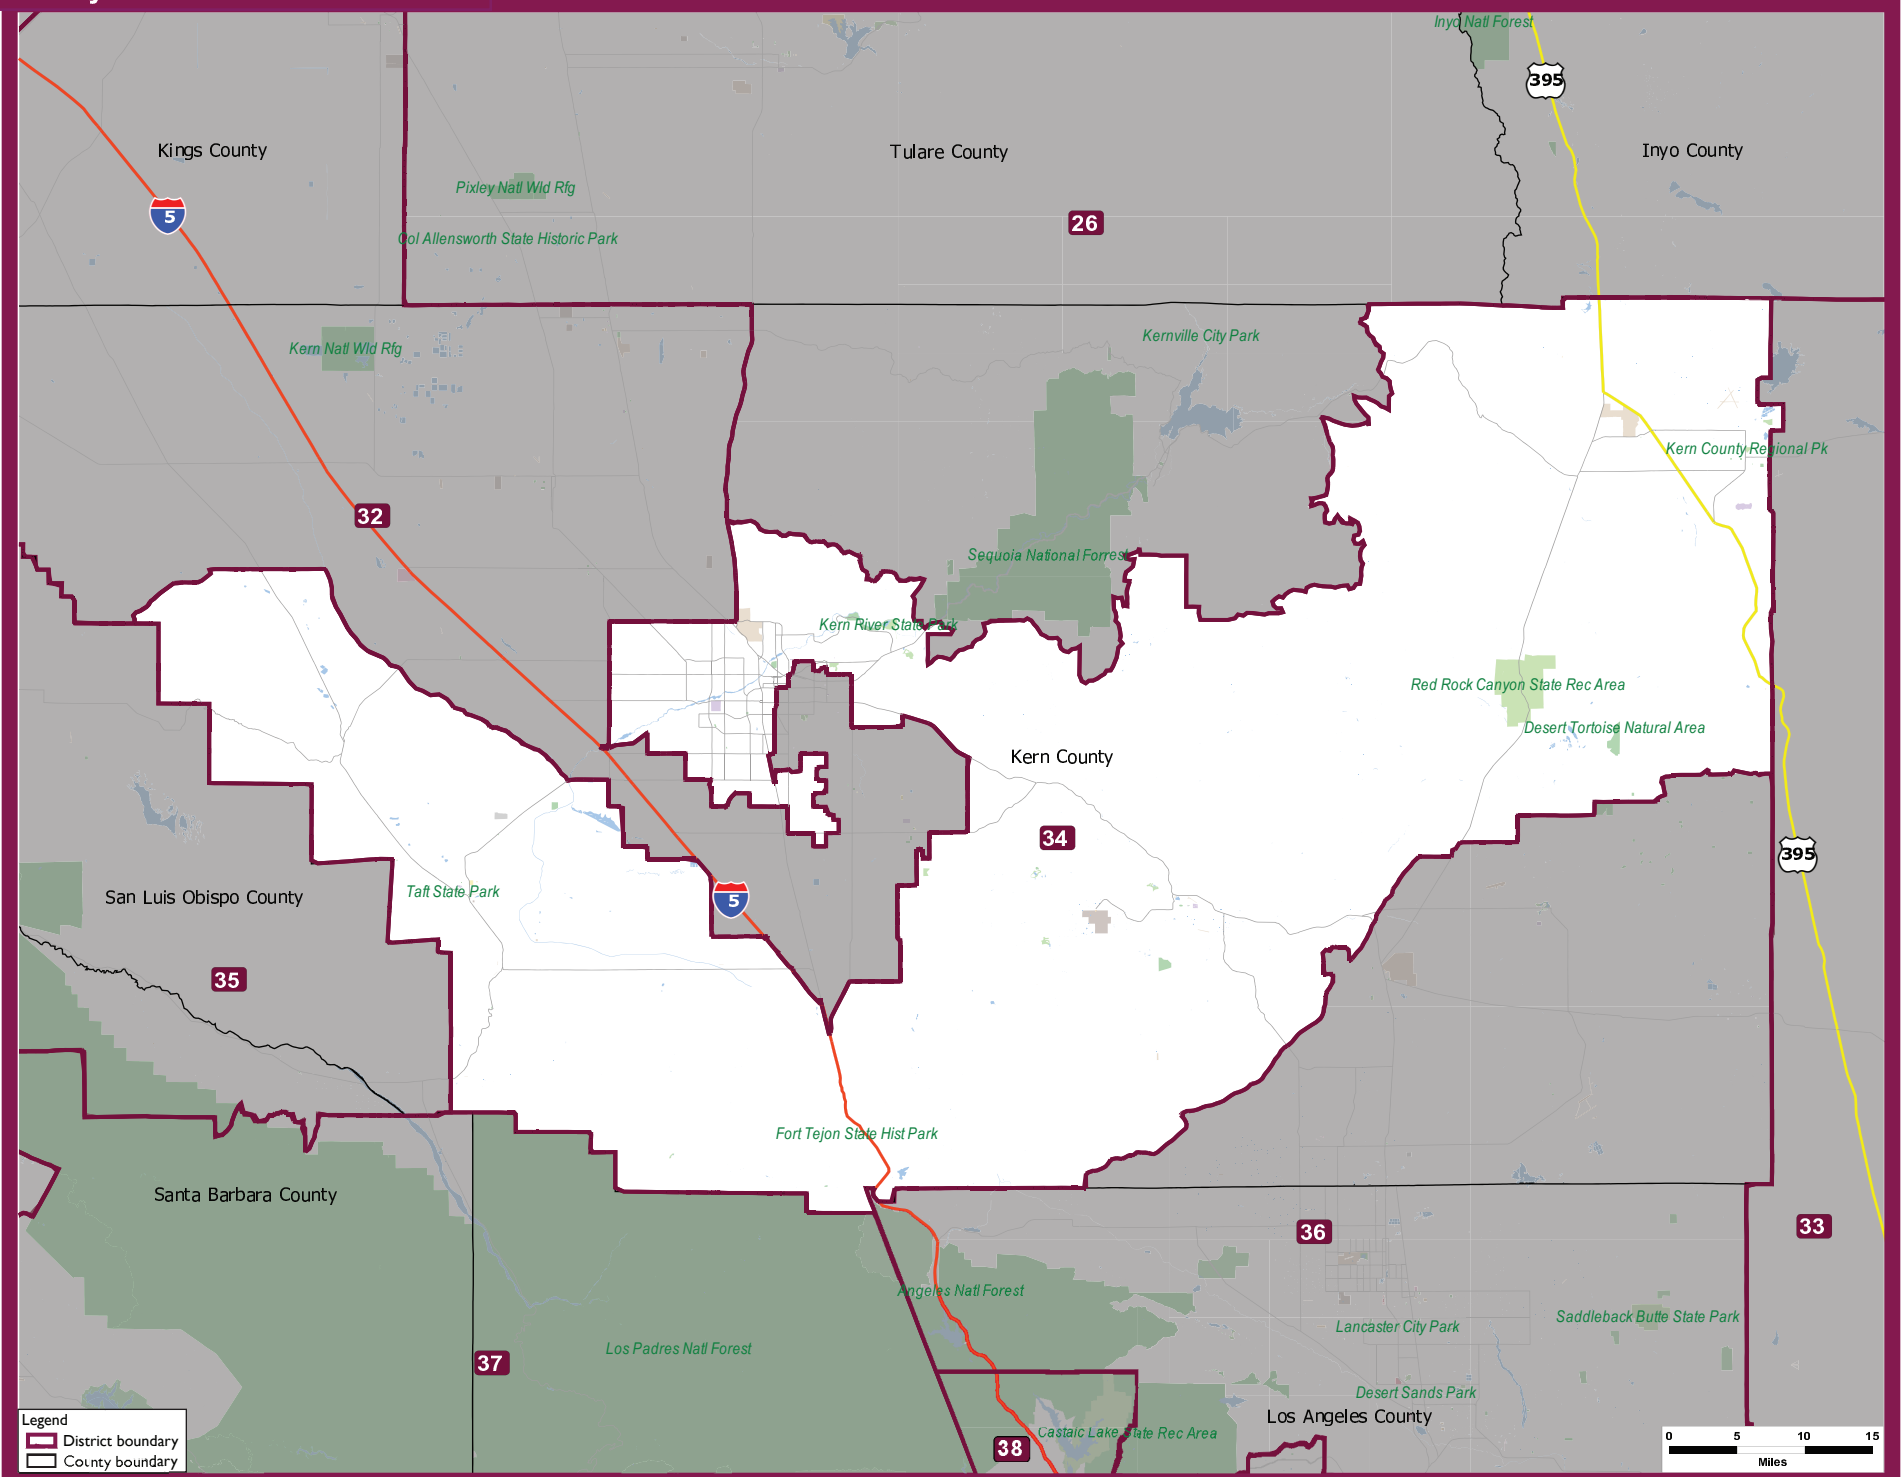

State of California
Assembly District 34

Legend
District boundary
County boundary

0 5 10 15
Miles

Adopted August 15th, 2011
Statewide Database 2013, <http://statewidedatabase.org/>
University of California, Berkeley School of Law