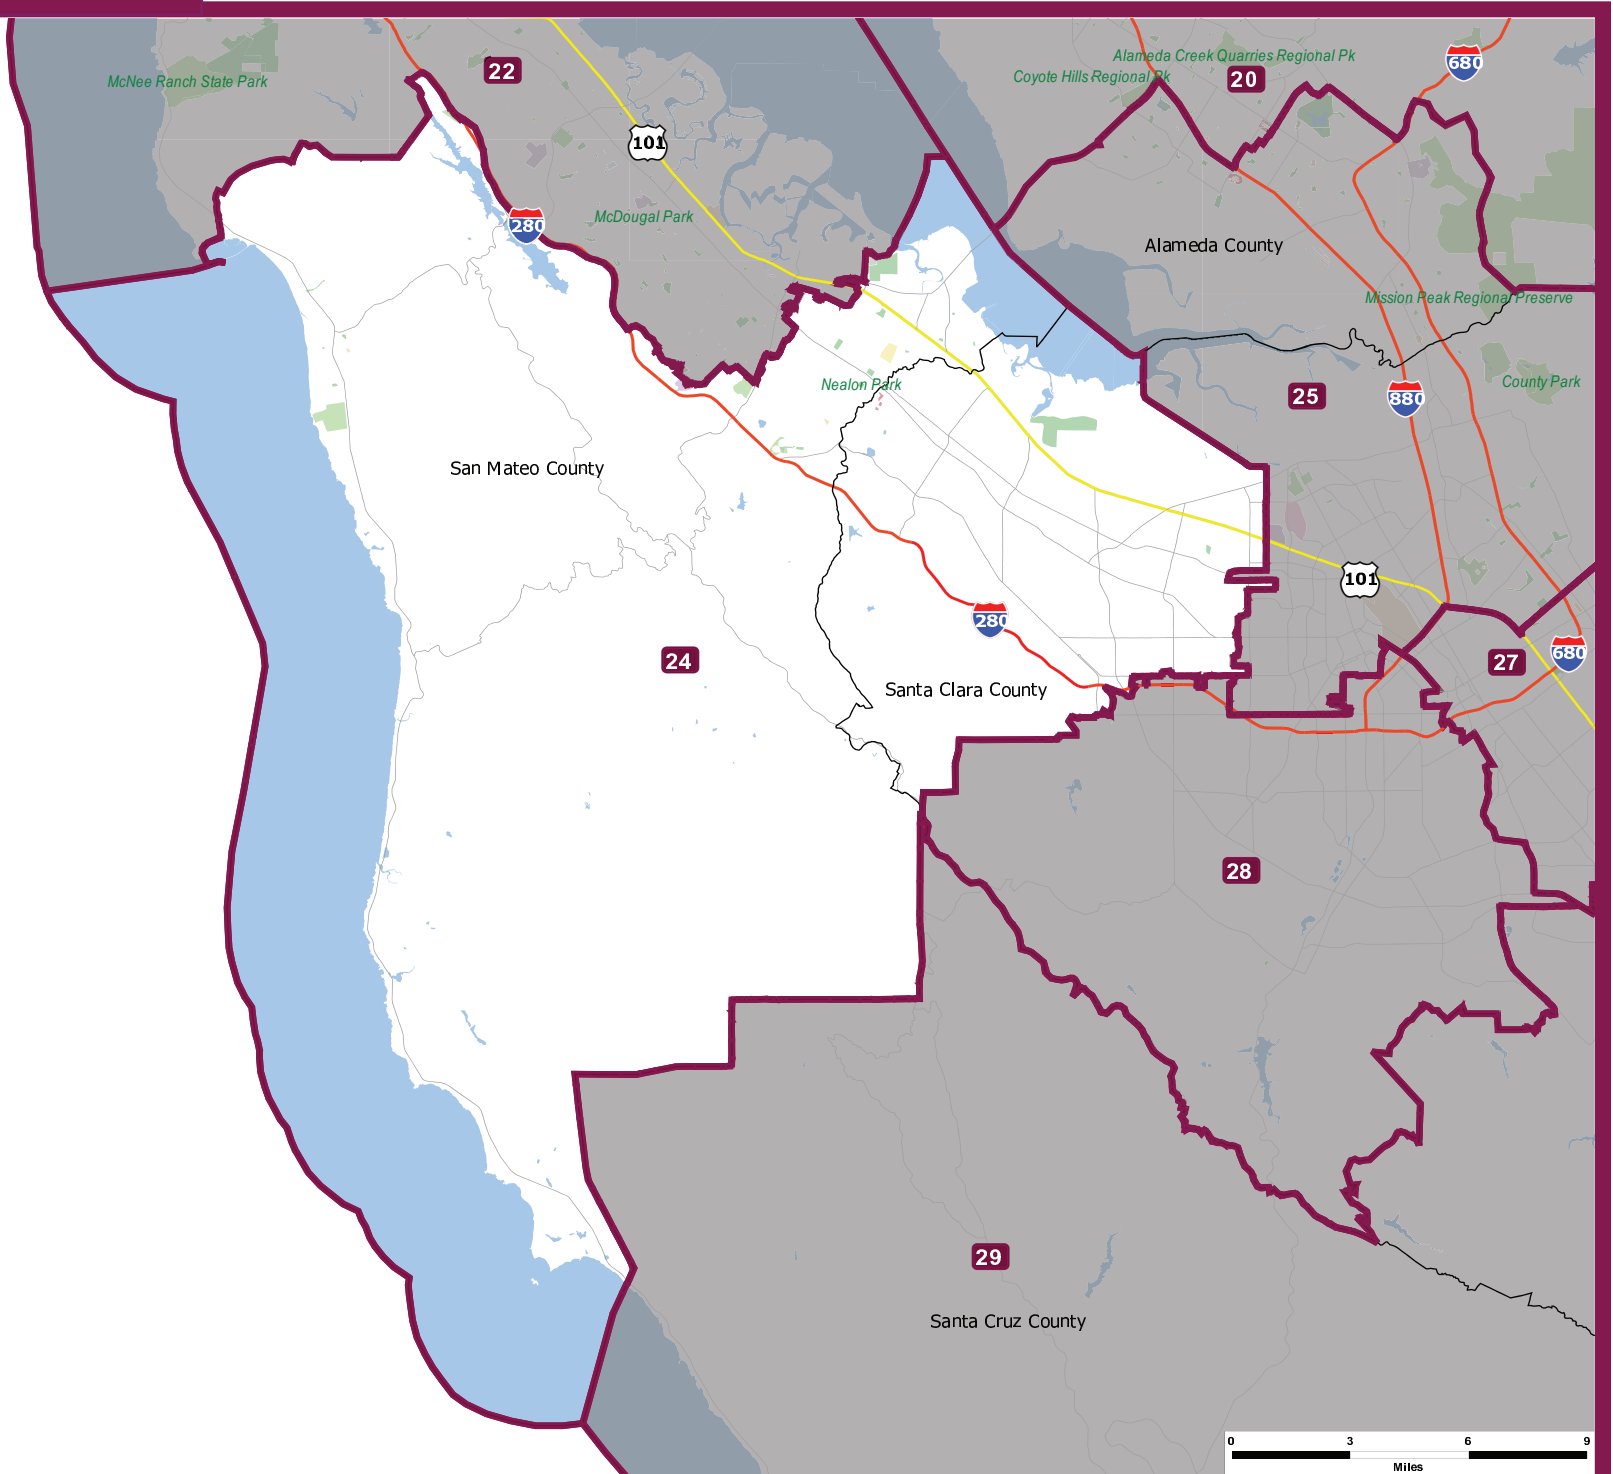

State of California
Assembly District 24

Legend
■ District boundary
□ County boundary

0 3 6 9
Miles

Adopted August 15th, 2011
Statewide Database 2013, <http://statewidedatabase.org/>
University of California, Berkeley School of Law