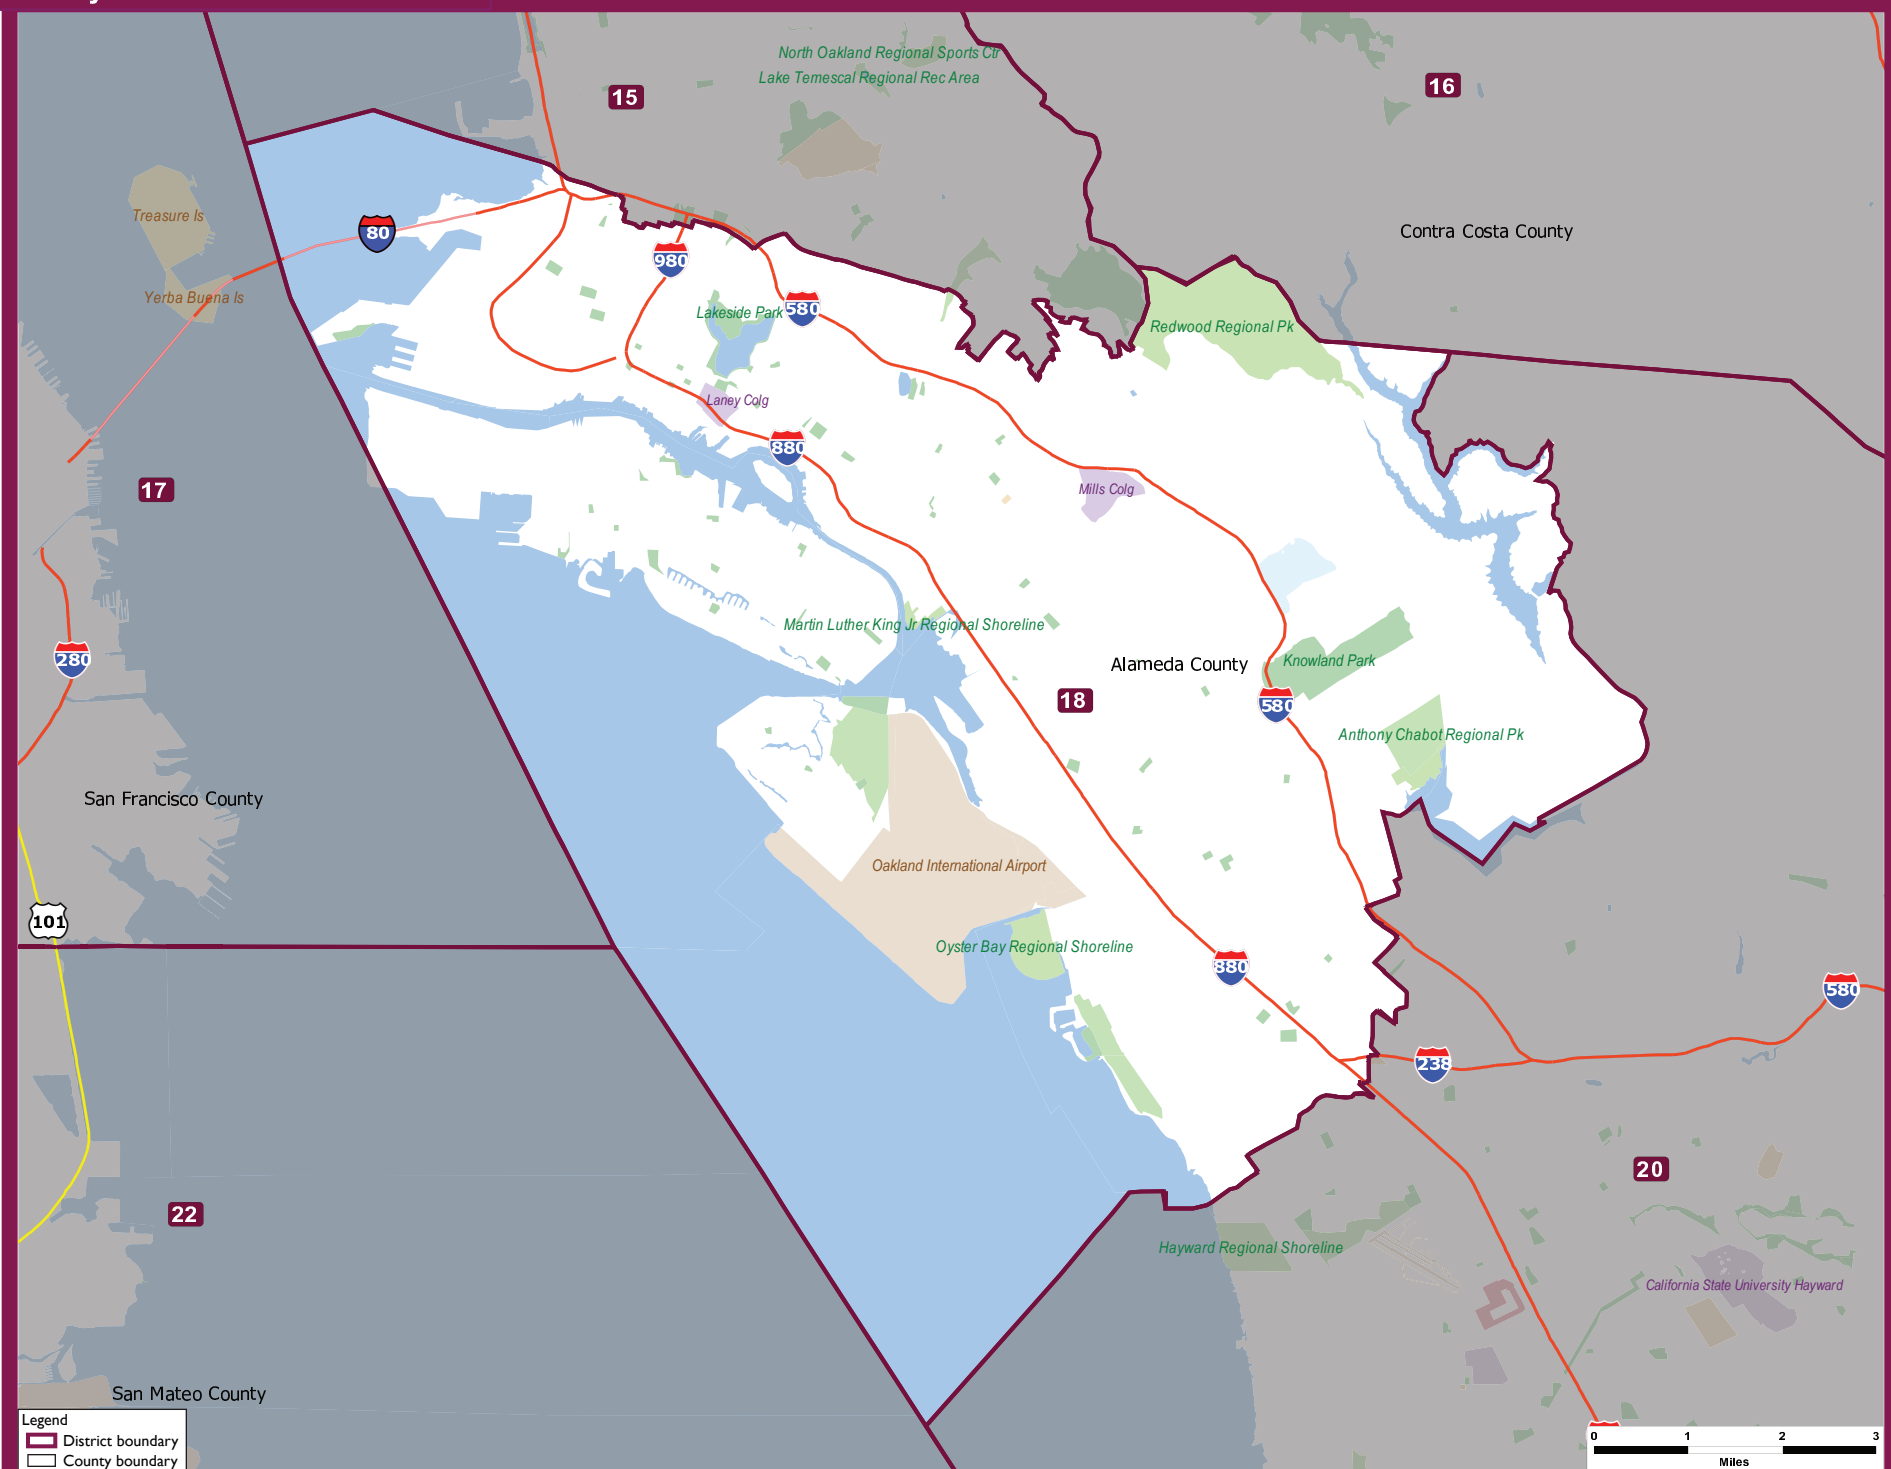

State of California  
Assembly District 18

Legend  
District boundary  
County boundary

0 1 2 3  
Miles

Adopted August 15th, 2011  
Statewide Database 2013, <http://statewidedatabase.org/>  
University of California, Berkeley School of Law