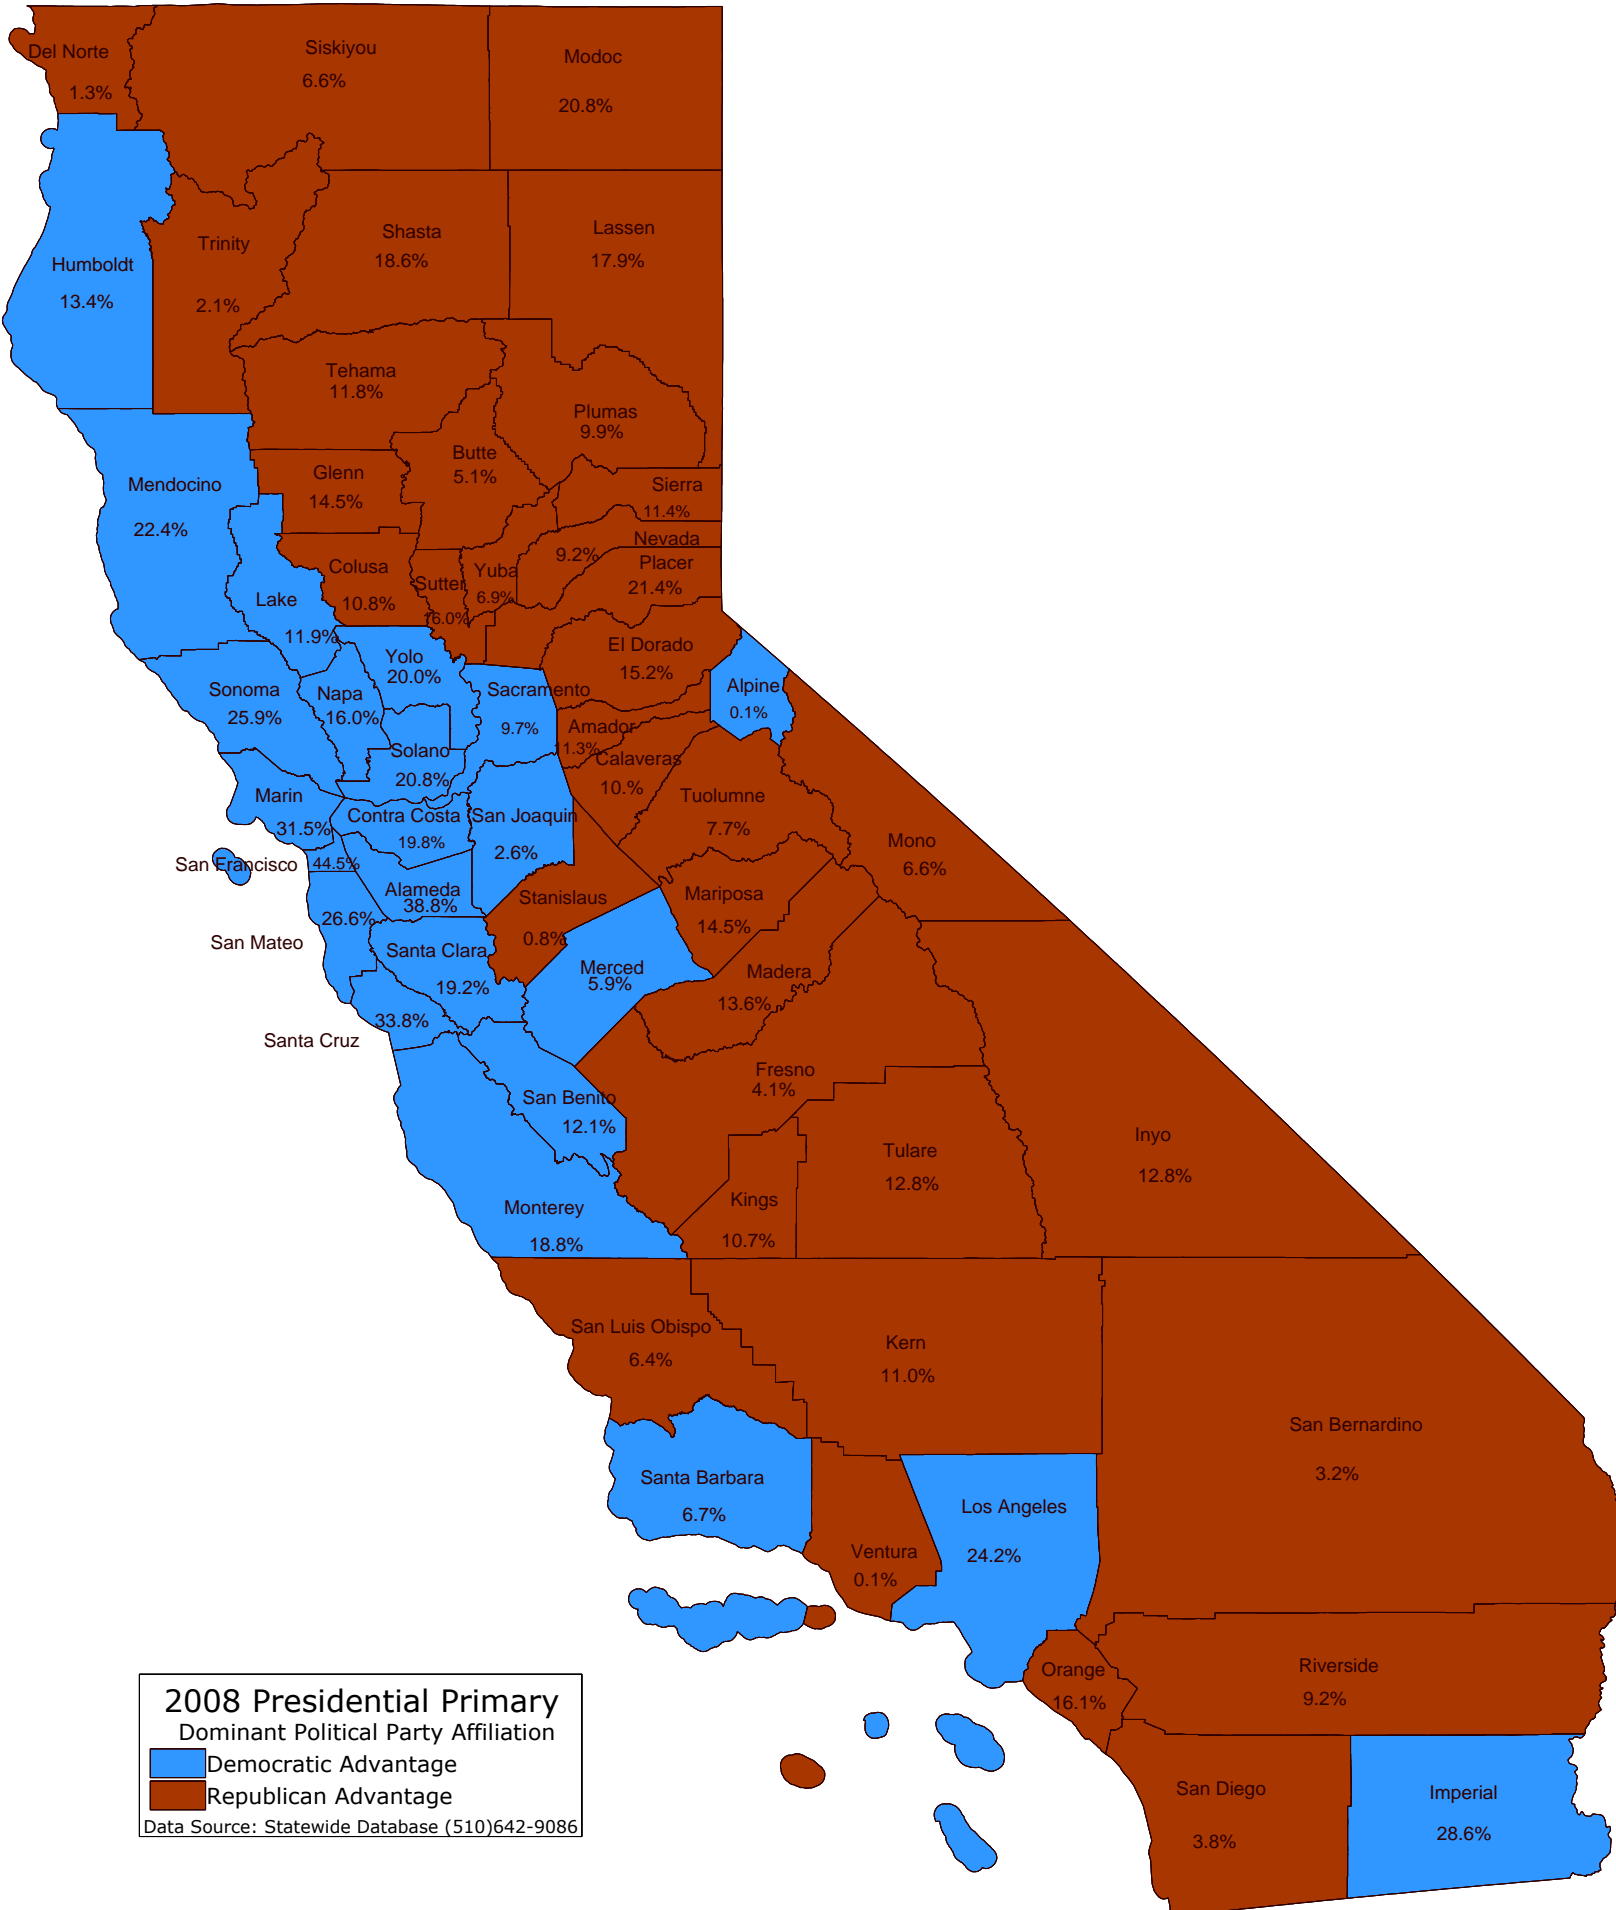

2008 Presidential Primary

% Difference between Democratic and Republican Registration by County

2008 Presidential Primary
 Dominant Political Party Affiliation
■ Democratic Advantage
■ Republican Advantage
 Data Source: Statewide Database (510)642-9086