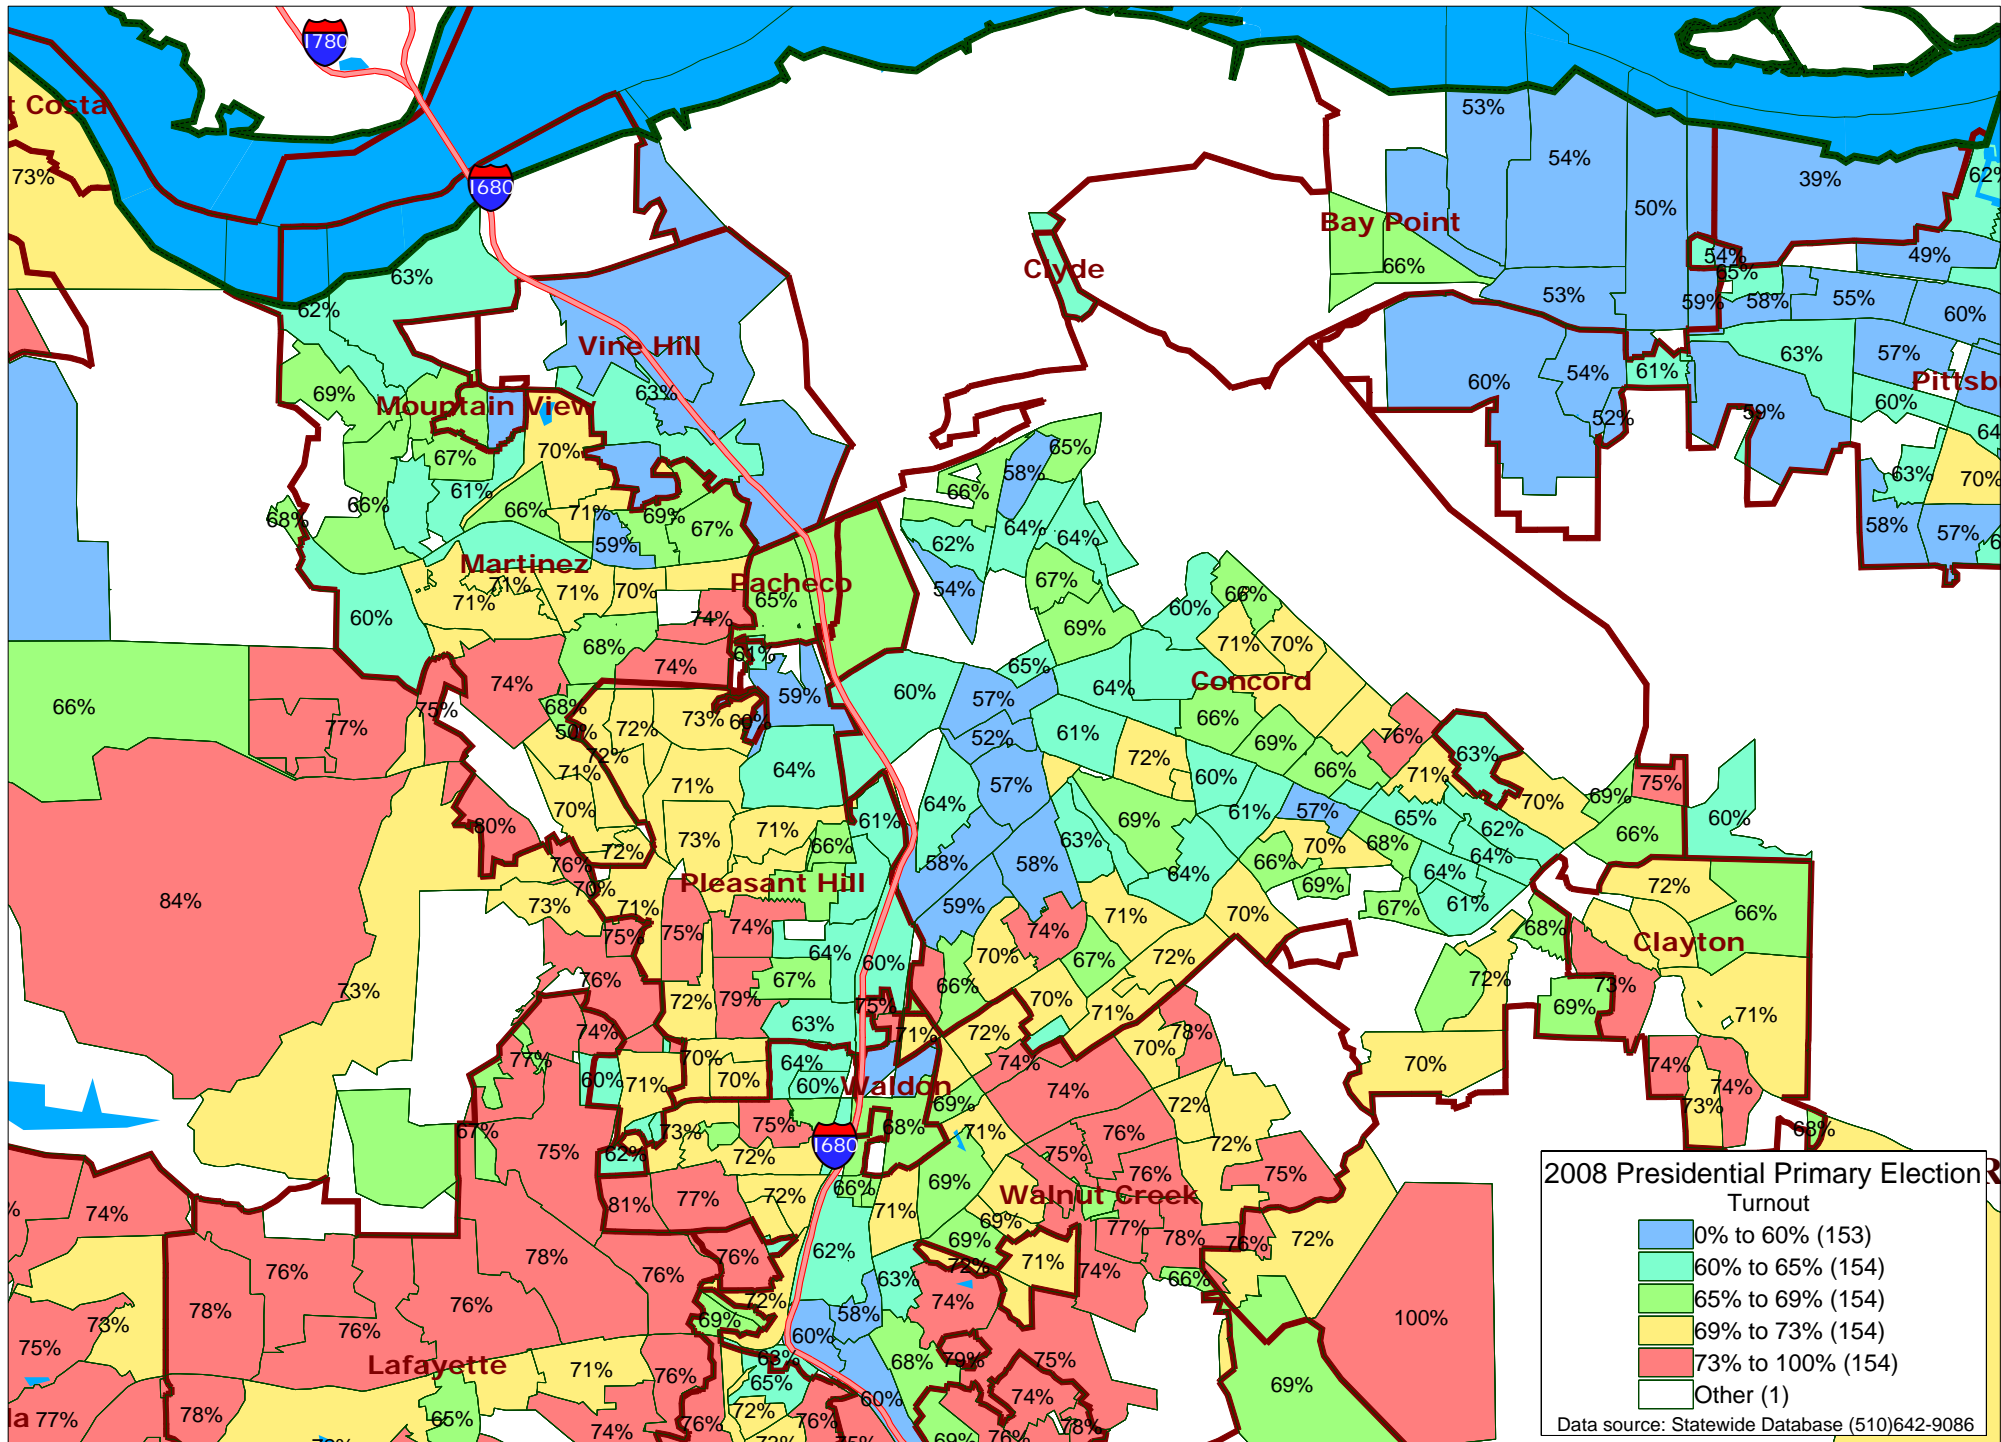

2008 Presidential Primary - Registered Voter Turnout
City of Concord, Contra Costa County

2008 Presidential Primary Election
Turnout
0% to 60% (153)
60% to 65% (154)
65% to 69% (154)
69% to 73% (154)
73% to 100% (154)
Other (1)
Data source: Statewide Database (510)642-9086