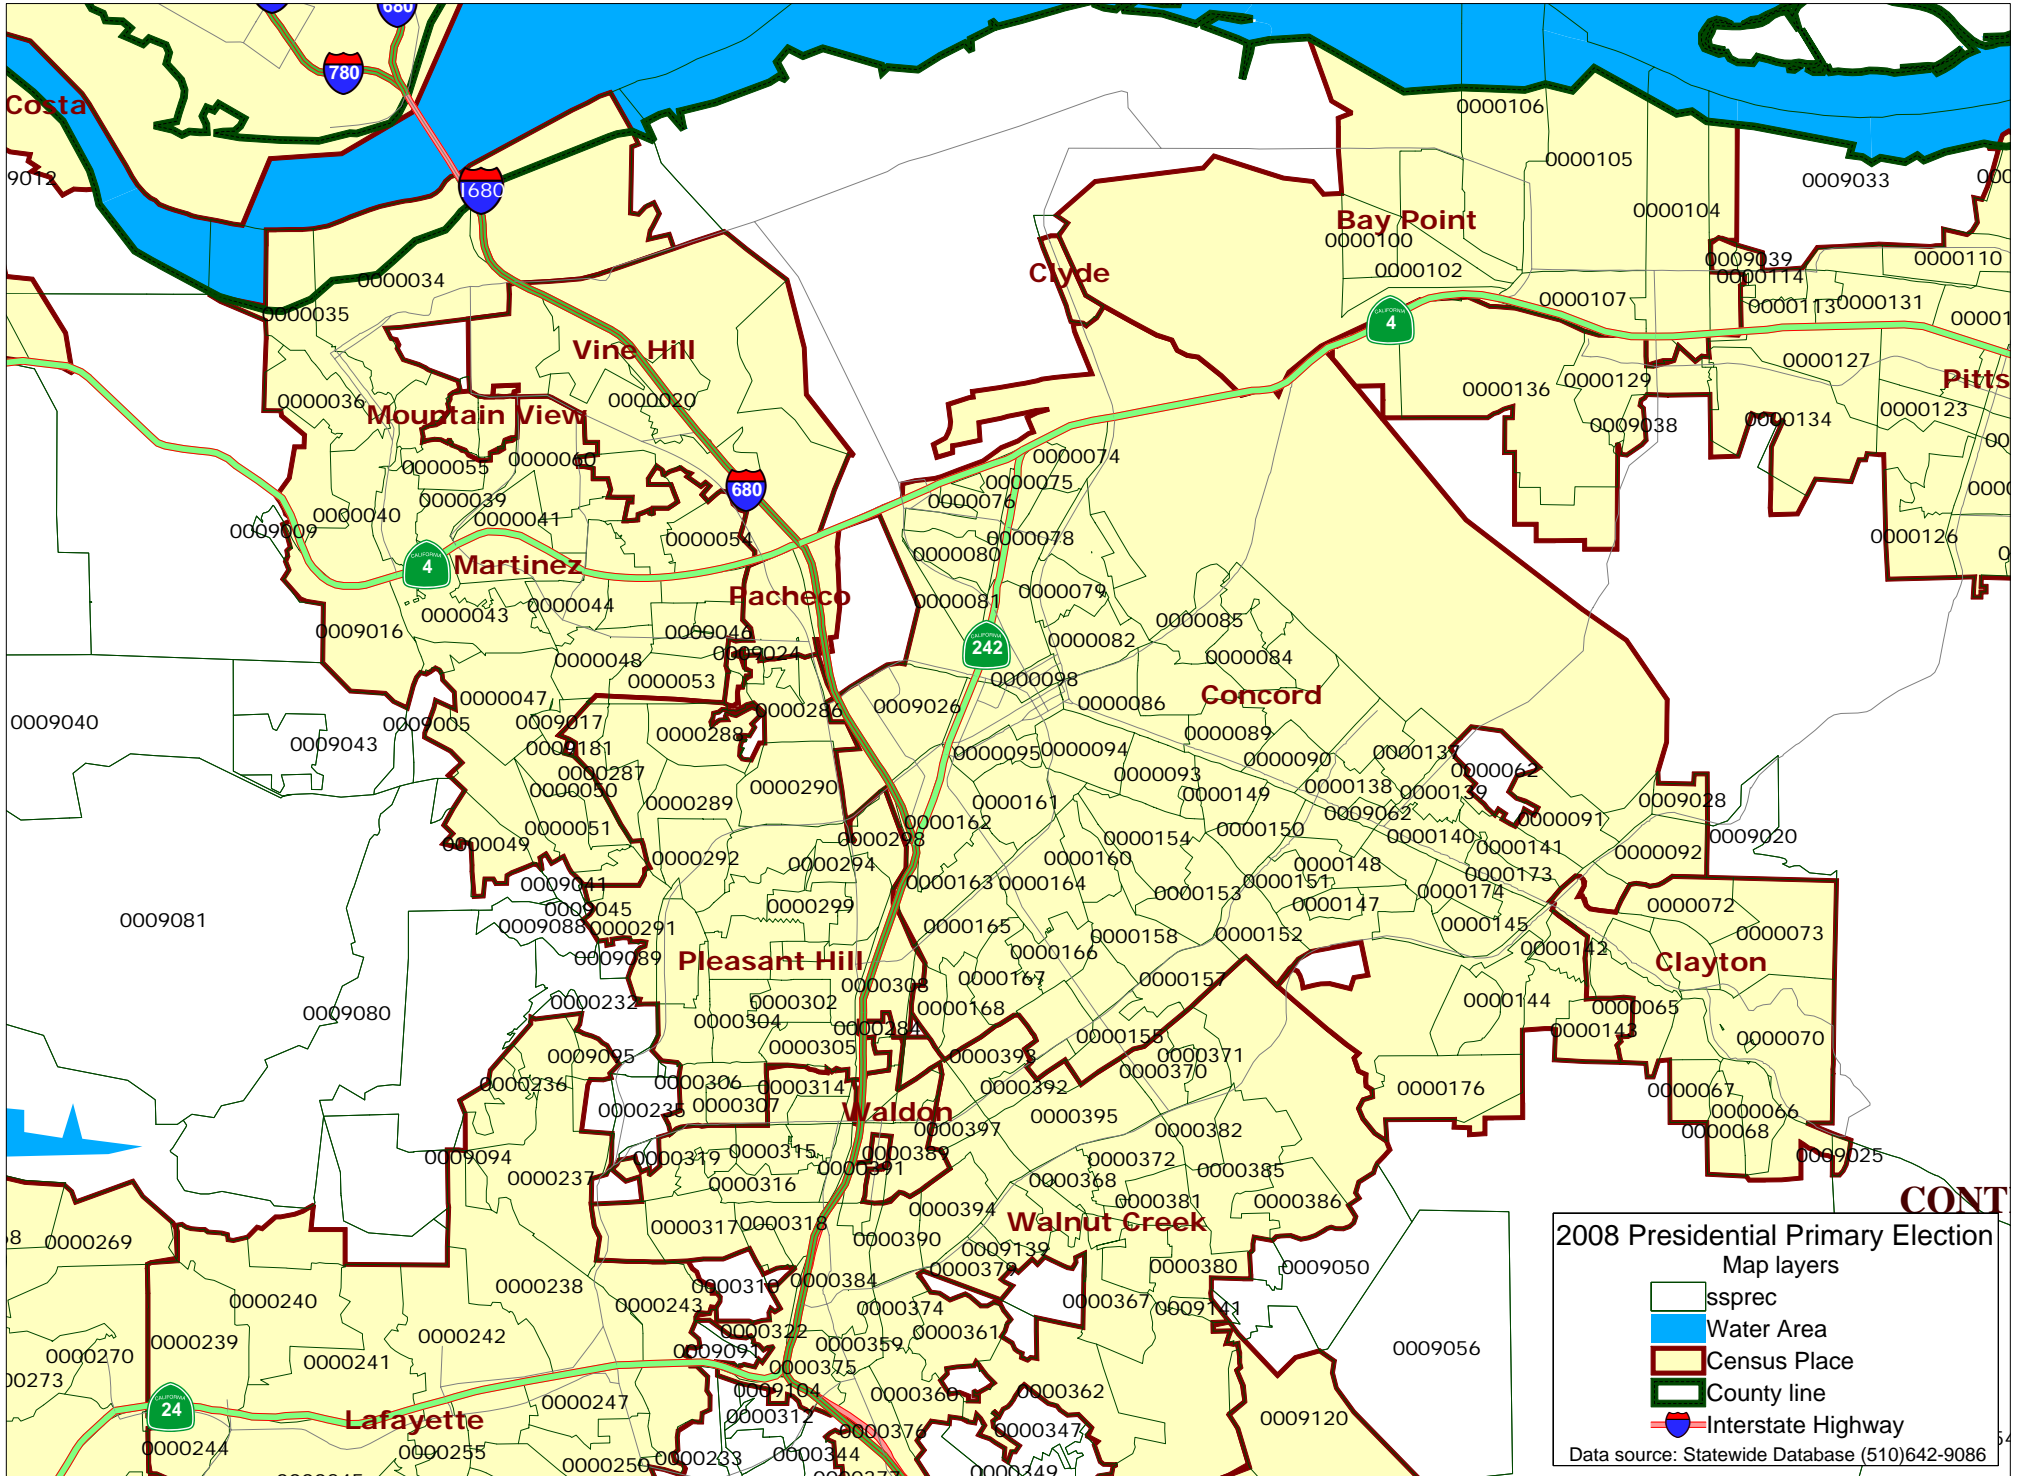

City of Concord, Contra Costa County - SR Precincts

2008 Presidential Primary Election
 Map layers

-  ssprec
-  Water Area
-  Census Place
-  County line
-  Interstate Highway

Data source: Statewide Database (510)642-9086