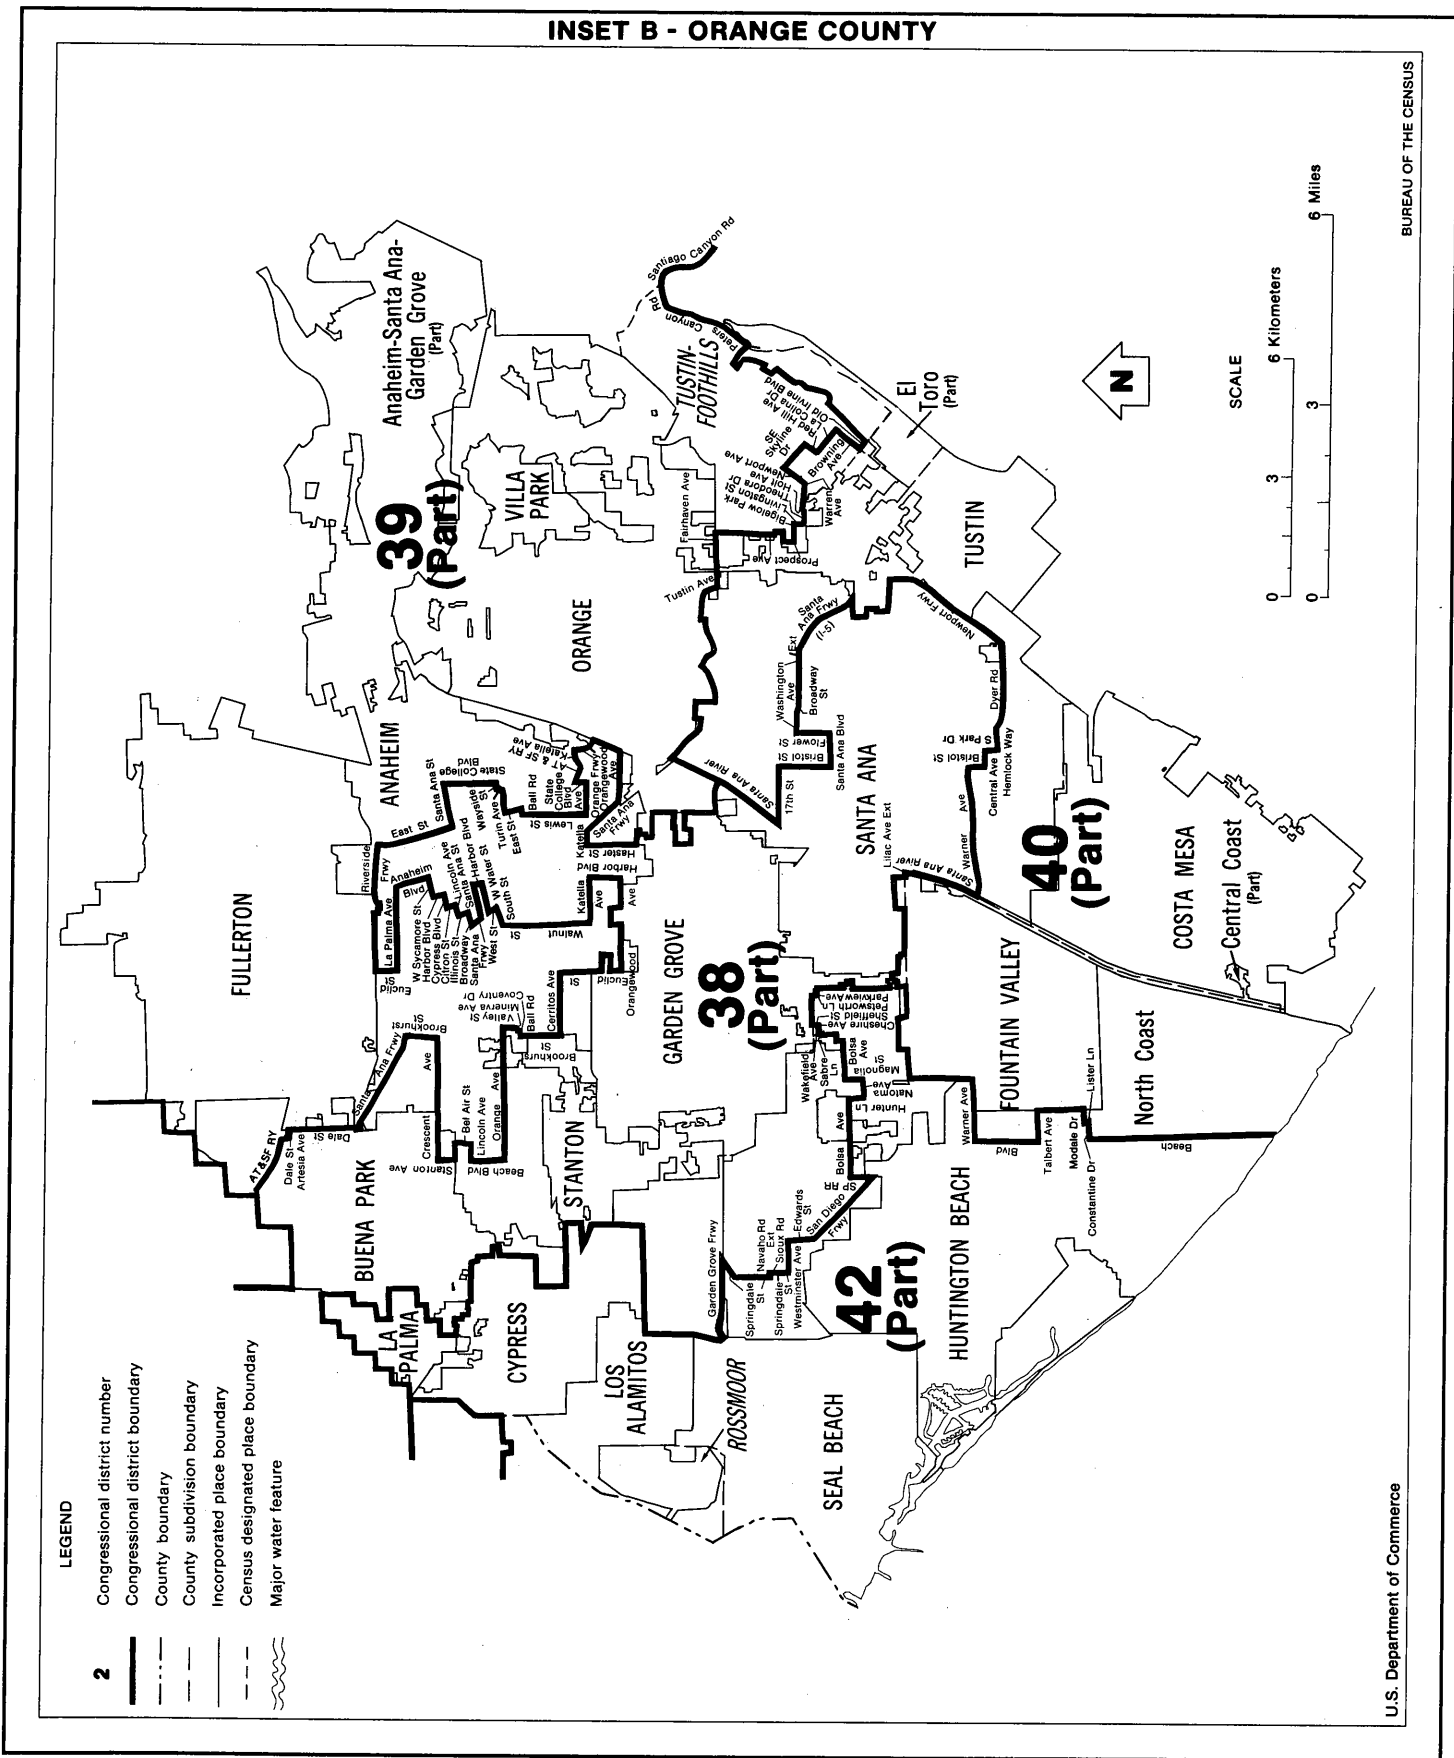

Congressional districts established January 2, 1983; all other boundaries are as of January 1, 1980.

*All shipboard population in Los Angeles county are assigned to congressional district 27.

Congressional Districts, Counties, and Selected Places

Congressional districts established January 2, 1983; all other boundaries are as of January 1, 1980.

Congressional Districts, Counties, and Selected Places

INSET B - ORANGE COUNTY

BUREAU OF THE CENSUS

U.S. Department of Commerce

Congressional districts established January 2, 1983; all other boundaries are as of January 1, 1980.