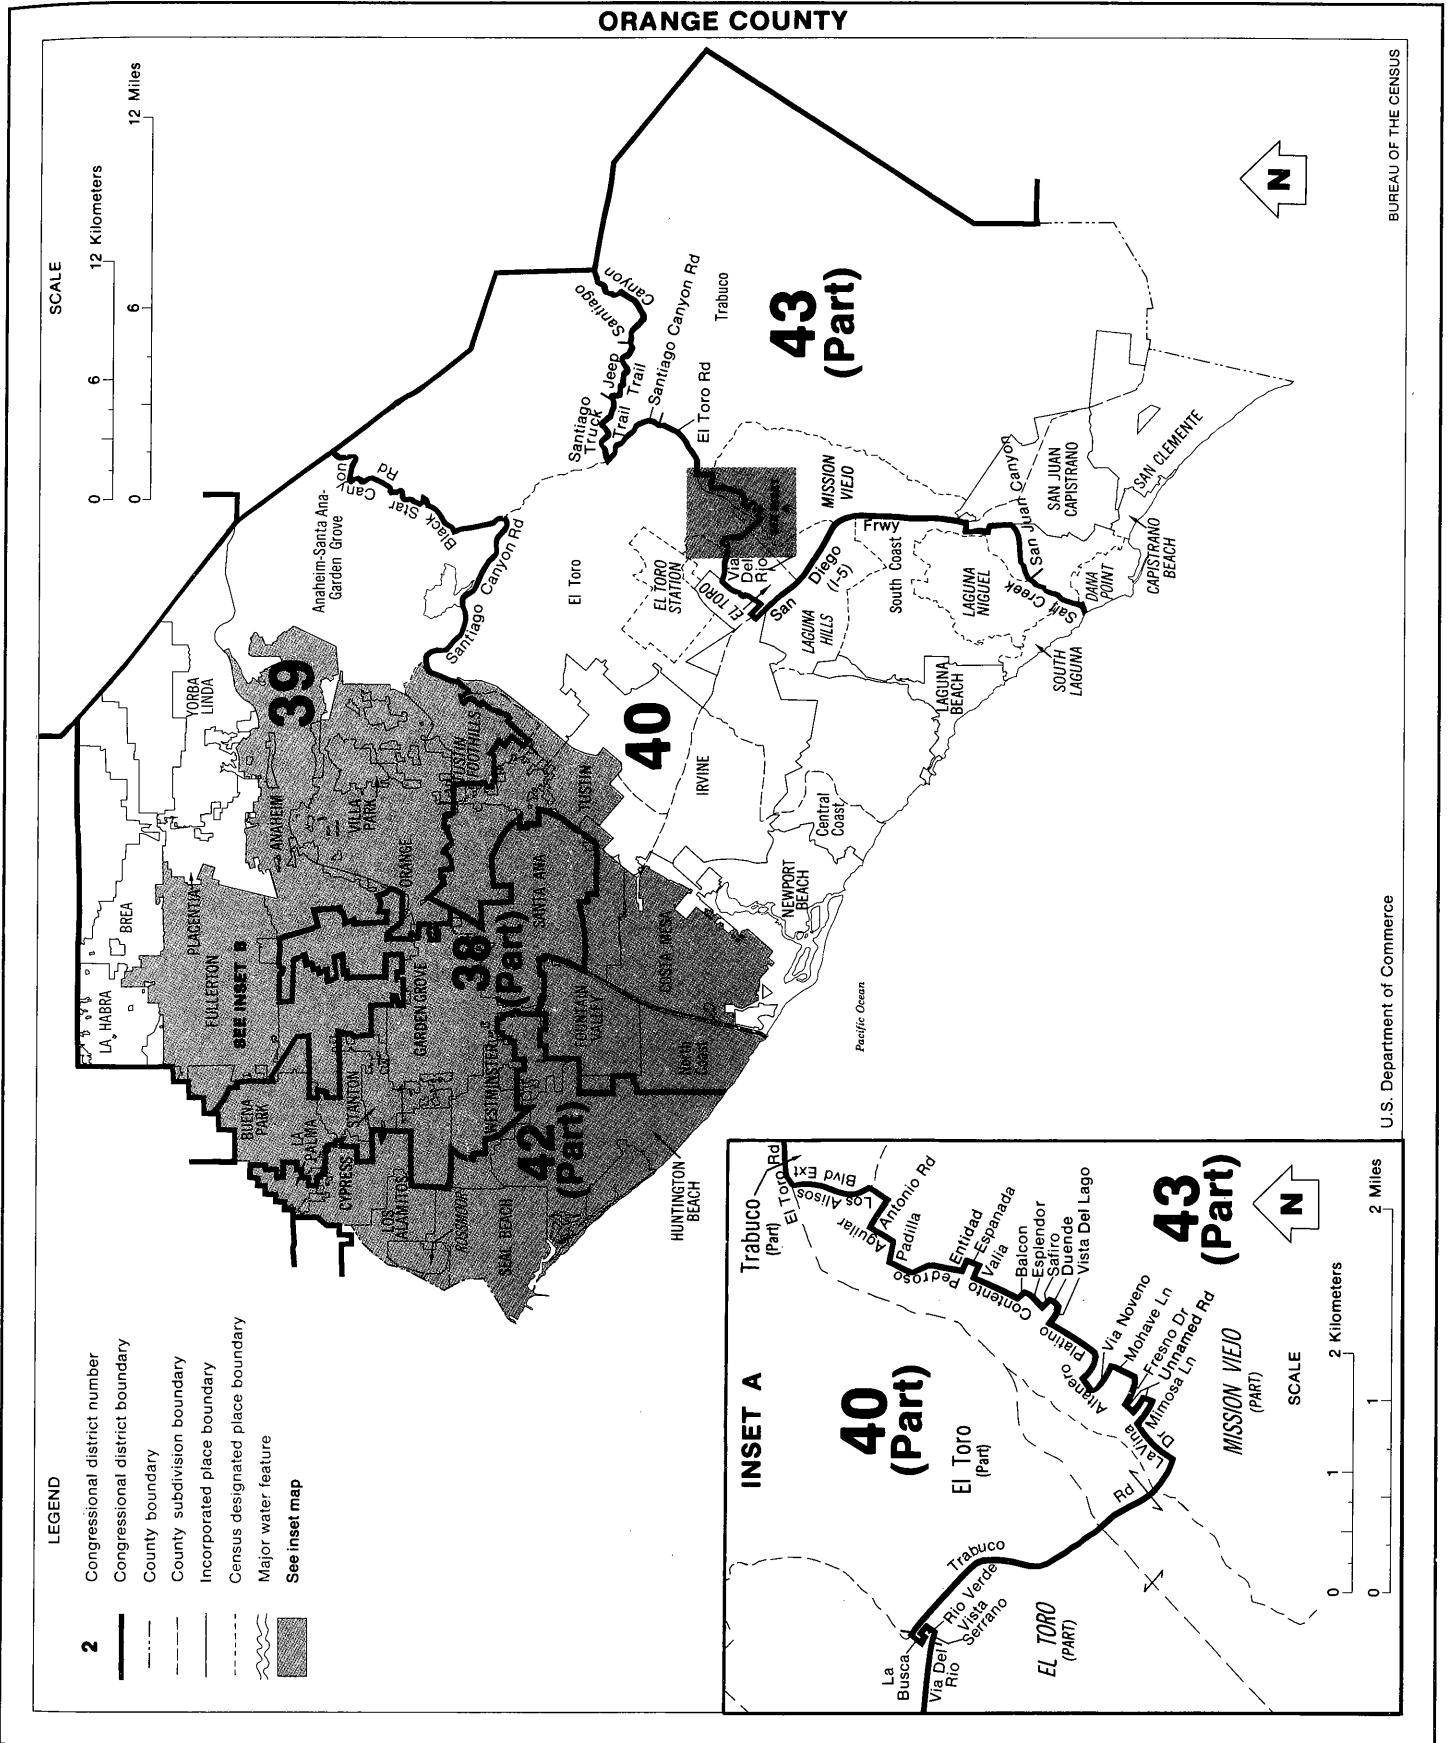

Congressional Districts, Counties, and Selected Places

LOS ANGELES COUNTY

Congressional districts established January 2, 1983; all other boundaries are as of January 1, 1980.

Congressional Districts, Counties, and Selected Places

Congressional districts established January 2, 1983; all other boundaries are as of January 1, 1980.

*All shipboard population in Los Angeles county are assigned to congressional district 27.

Congressional Districts, Counties, and Selected Places

Congressional districts established January 2, 1983; all other boundaries are as of January 1, 1980.