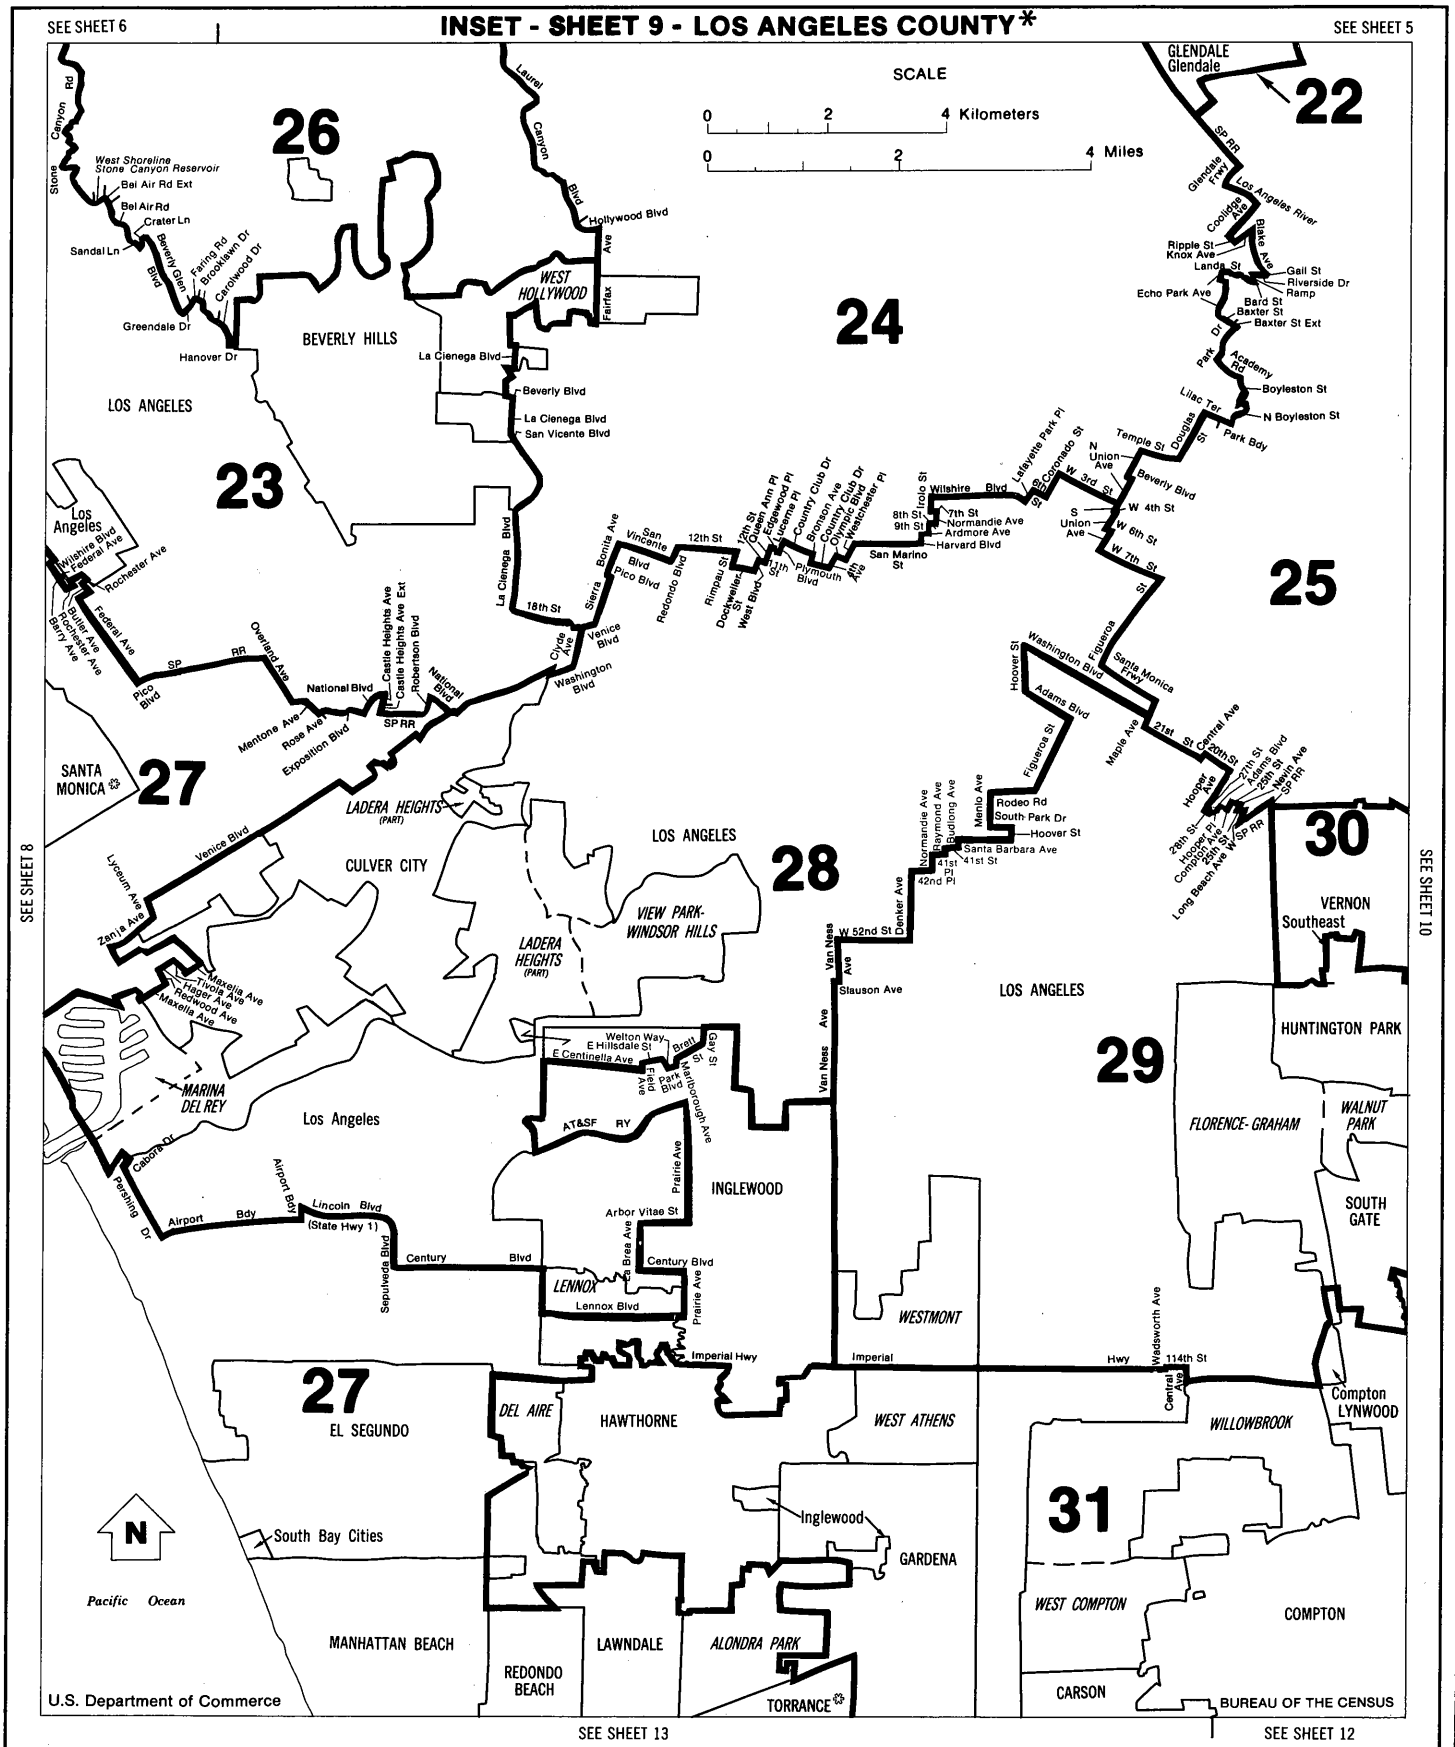

27

SANTA MONICA

28

Pacific Ocean

MARINA
DEL REY

SEE SHEET 7

SEE SHEET 9

SCALE

0 2 4 Kilometers

0 2 4 Miles

U.S. Department of Commerce

BUREAU OF THE CENSUS

SEE SHEET 13

Congressional districts established January 2, 1983; all other boundaries are as of January 1, 1980.

*All shipboard population in Los Angeles county are assigned to congressional district 27.

Congressional Districts, Counties, and Selected Places

Congressional districts established January 2, 1983; all other boundaries are as of January 1, 1980.

*All shipboard population in Los Angeles county are assigned to congressional district 27.